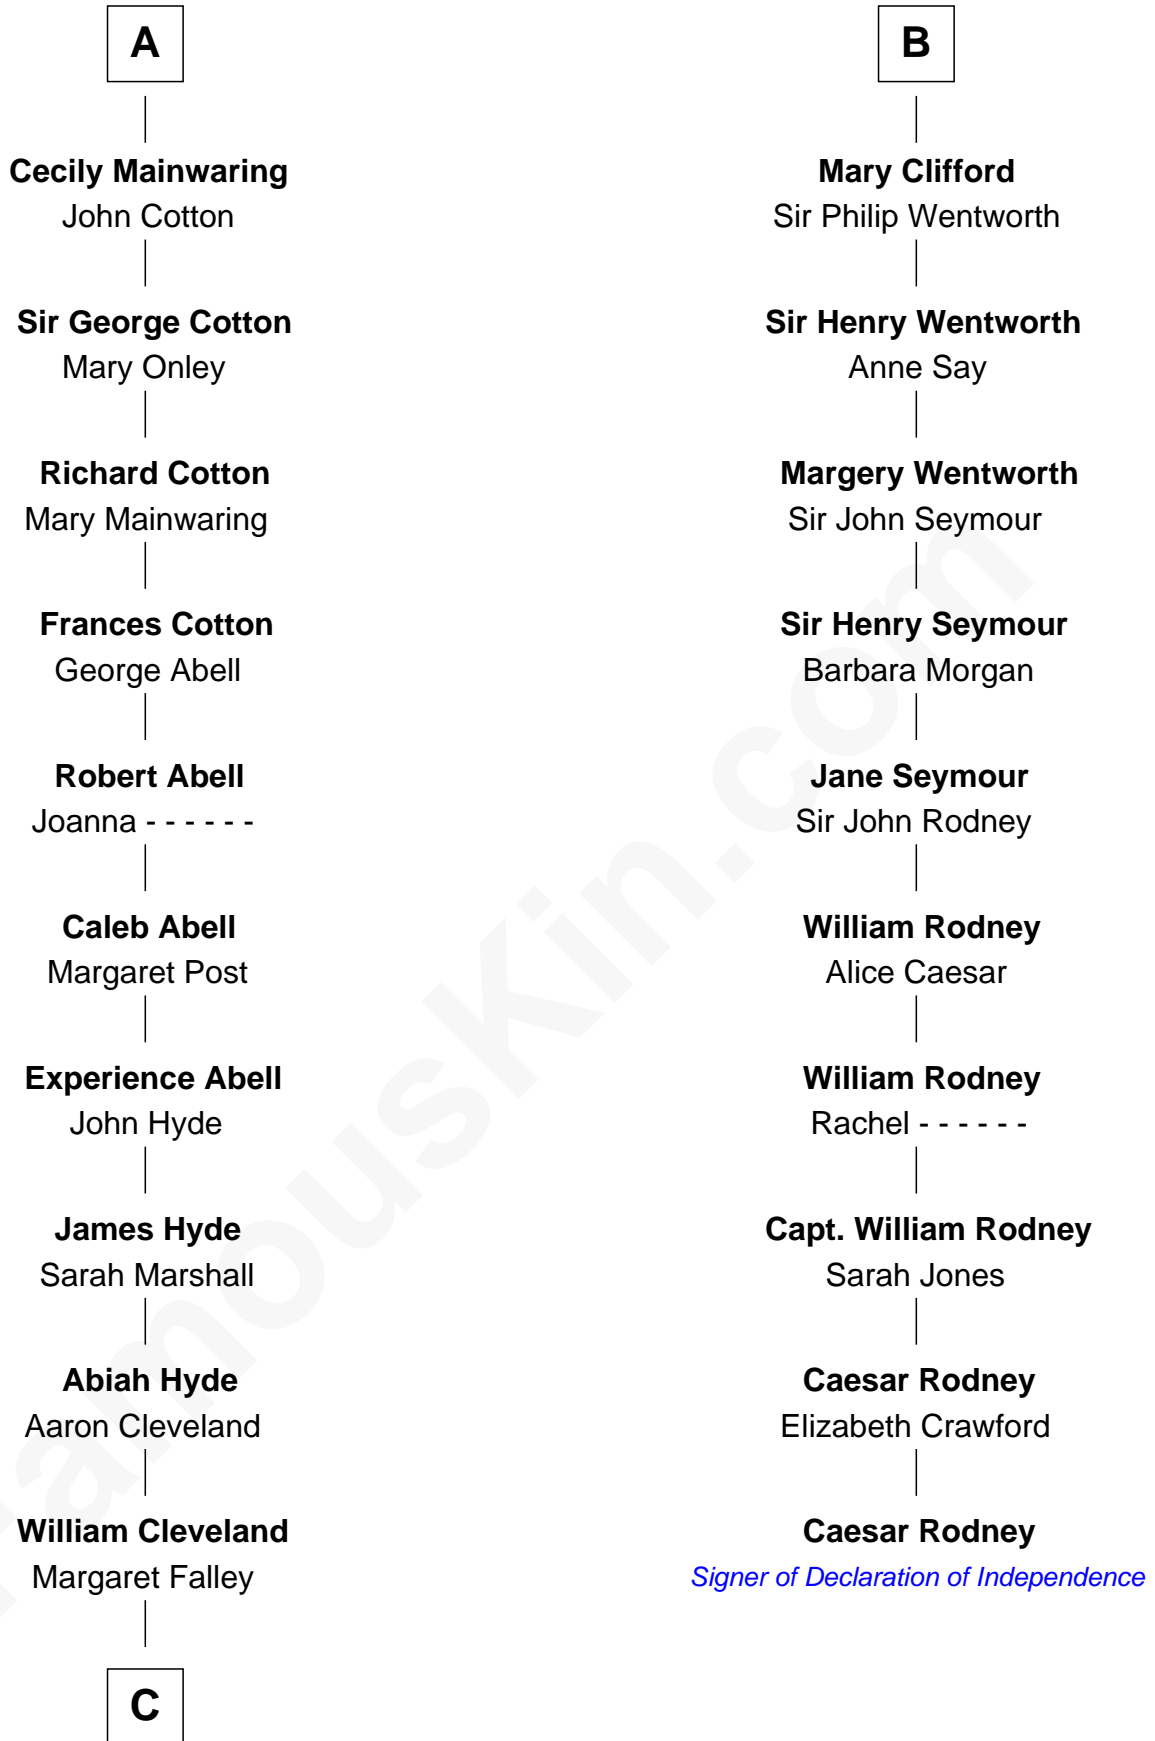

FamousKin.com

Relationship Chart of

Grover Cleveland

22nd and 24th U.S. President

16th cousin 2 times removed of

Caesar Rodney

Signer of the Declaration of Independence

C

Rev. Richard Falley Cleveland

Ann Neal

Grover Cleveland

22nd and 24th U.S. President

FamousKin.com