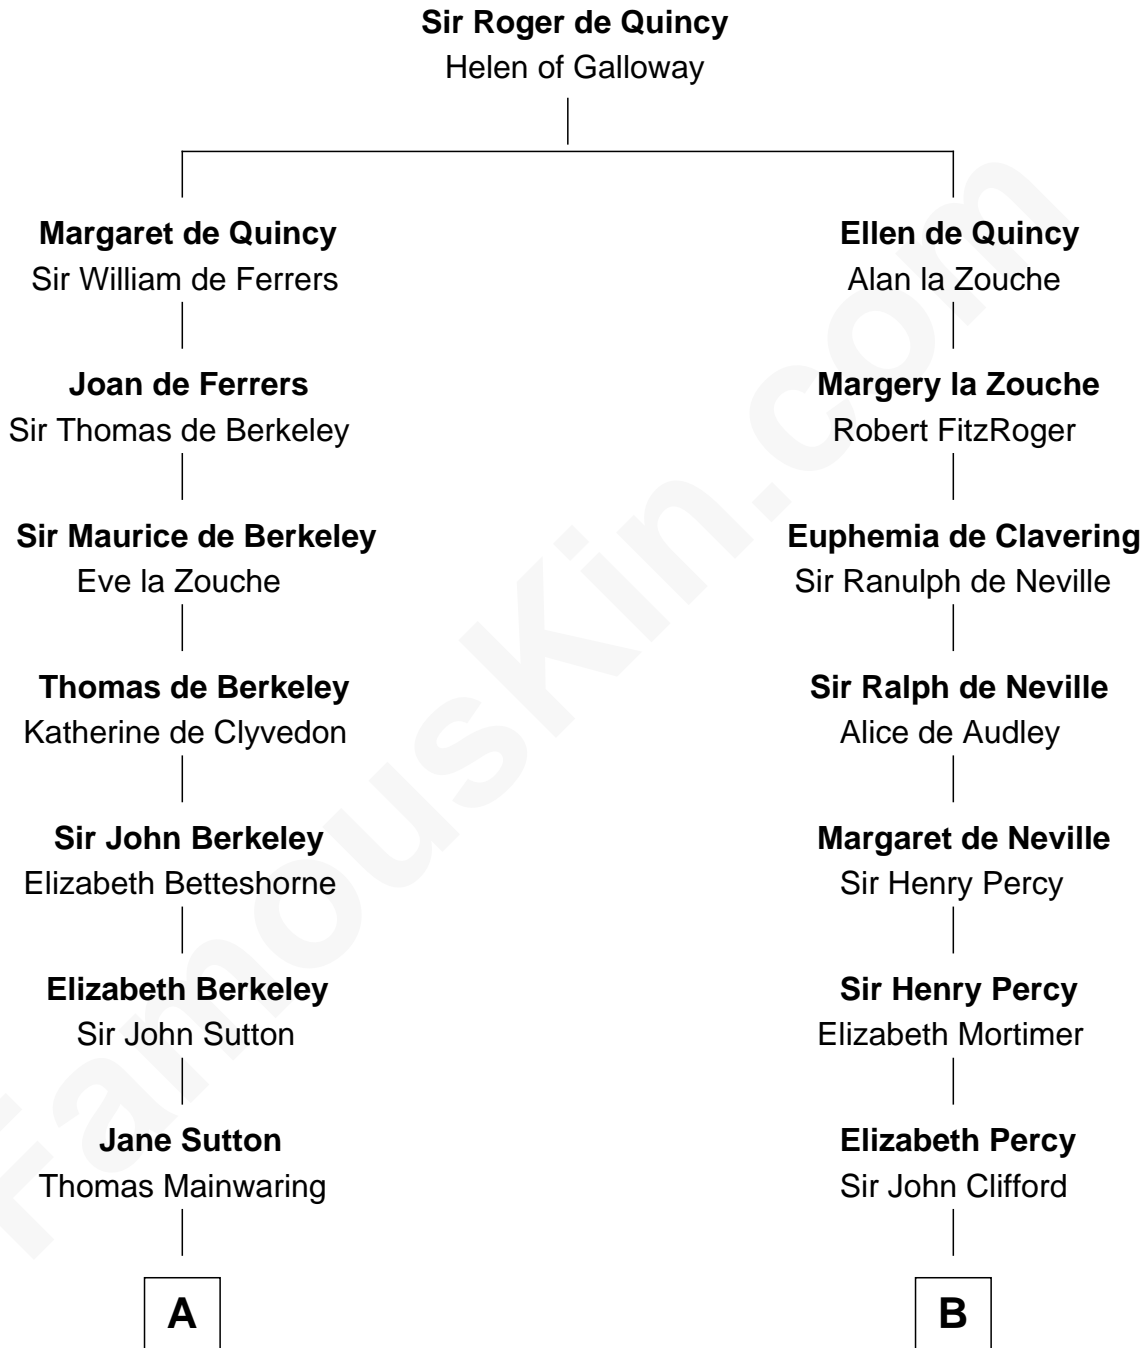

FamousKin.com

Relationship Chart of

Grover Cleveland

22nd and 24th U.S. President

16th cousin 2 times removed of

Caesar Rodney

Signer of the Declaration of Independence

C

Rev. Richard Falley Cleveland

Ann Neal

Grover Cleveland

22nd and 24th U.S. President

FamousKin.com