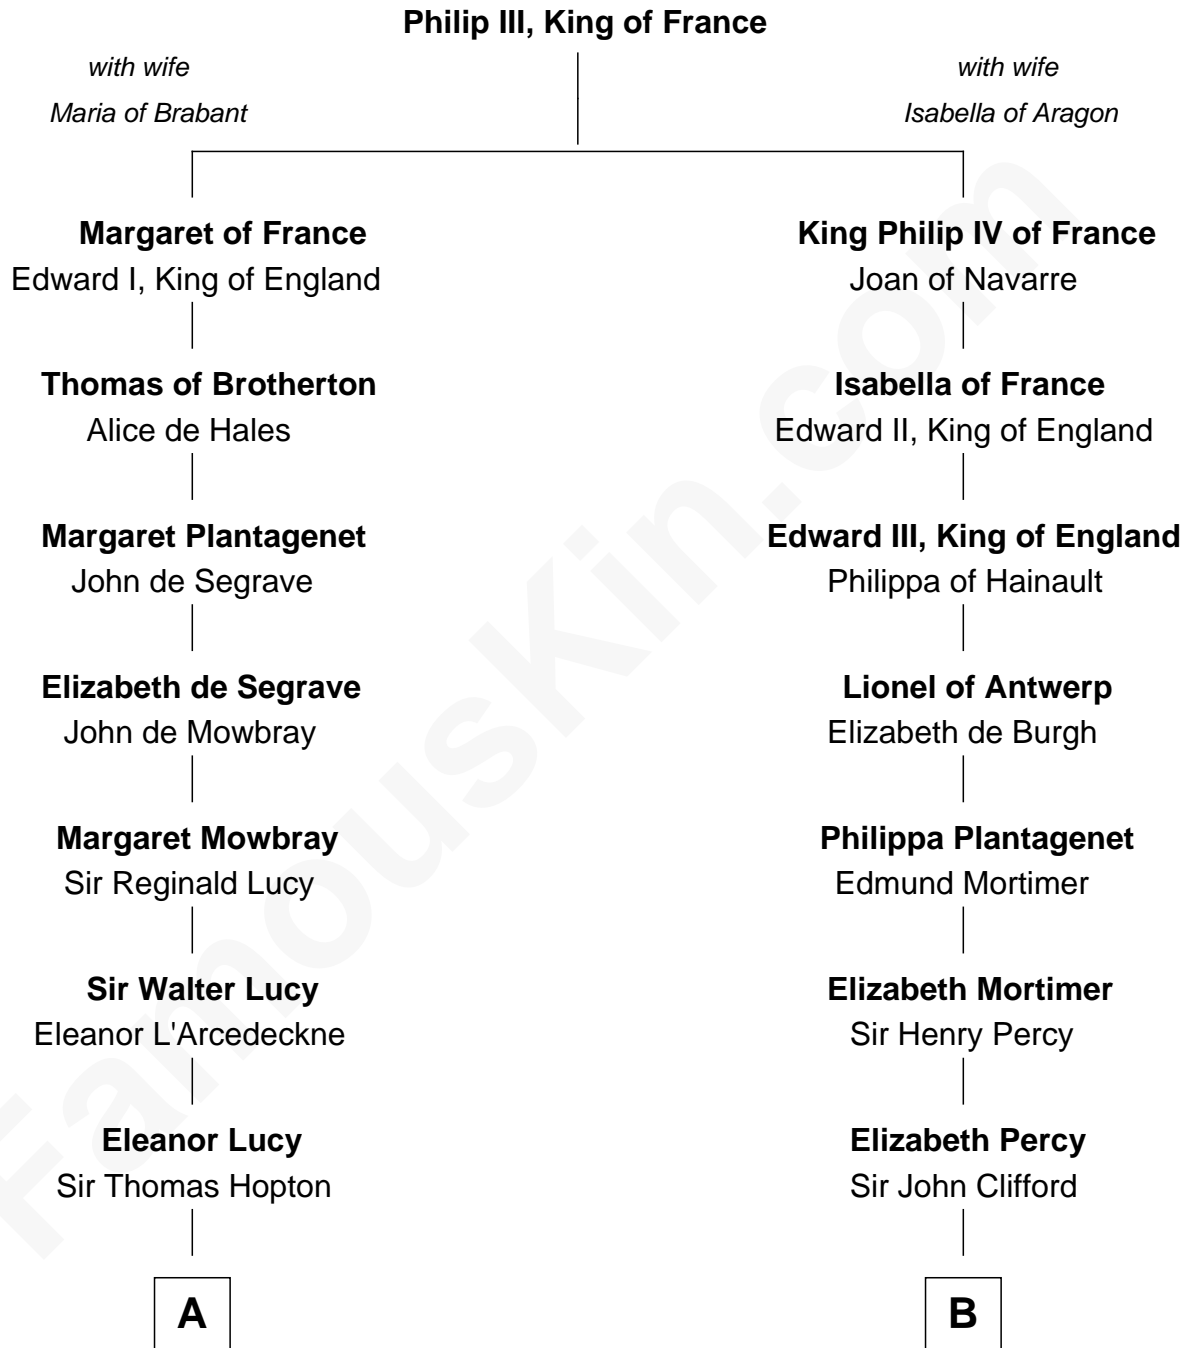

FamousKin.com

Relationship Chart of

Grover Cleveland

22nd and 24th U.S. President

16th cousin 5 times removed of

Caesar Rodney

Signer of the Declaration of Independence

C

James Hyde
Sarah Marshall

Abiah Hyde
Aaron Cleveland

William Cleveland
Margaret Falley

Rev. Richard Falley Cleveland
Ann Neal

Grover Cleveland
22nd and 24th U.S. President

FamousKin.com