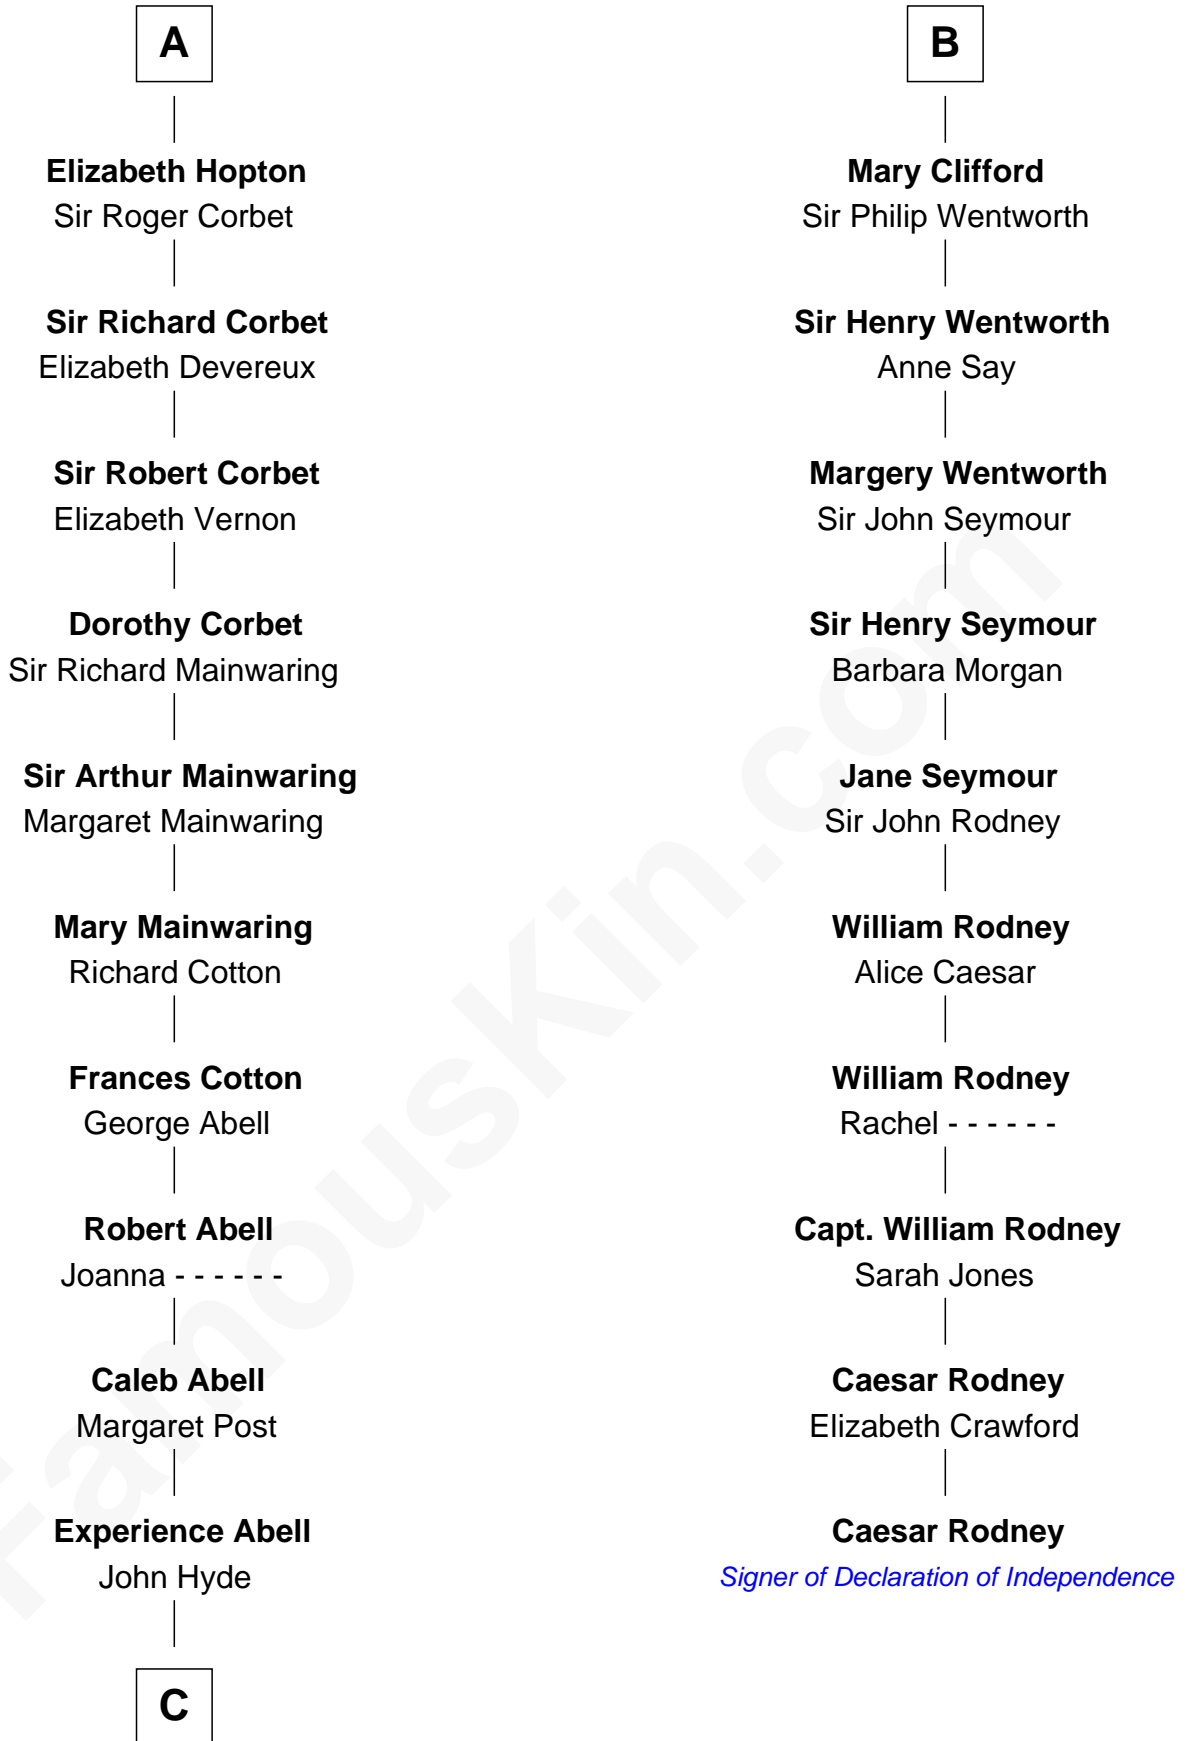

FamousKin.com

Relationship Chart of

Grover Cleveland

22nd and 24th U.S. President

16th cousin 5 times removed of

Caesar Rodney

Signer of the Declaration of Independence

C

James Hyde
Sarah Marshall

Abiah Hyde
Aaron Cleveland

William Cleveland
Margaret Falley

Rev. Richard Falley Cleveland
Ann Neal

Grover Cleveland
22nd and 24th U.S. President

FamousKin.com