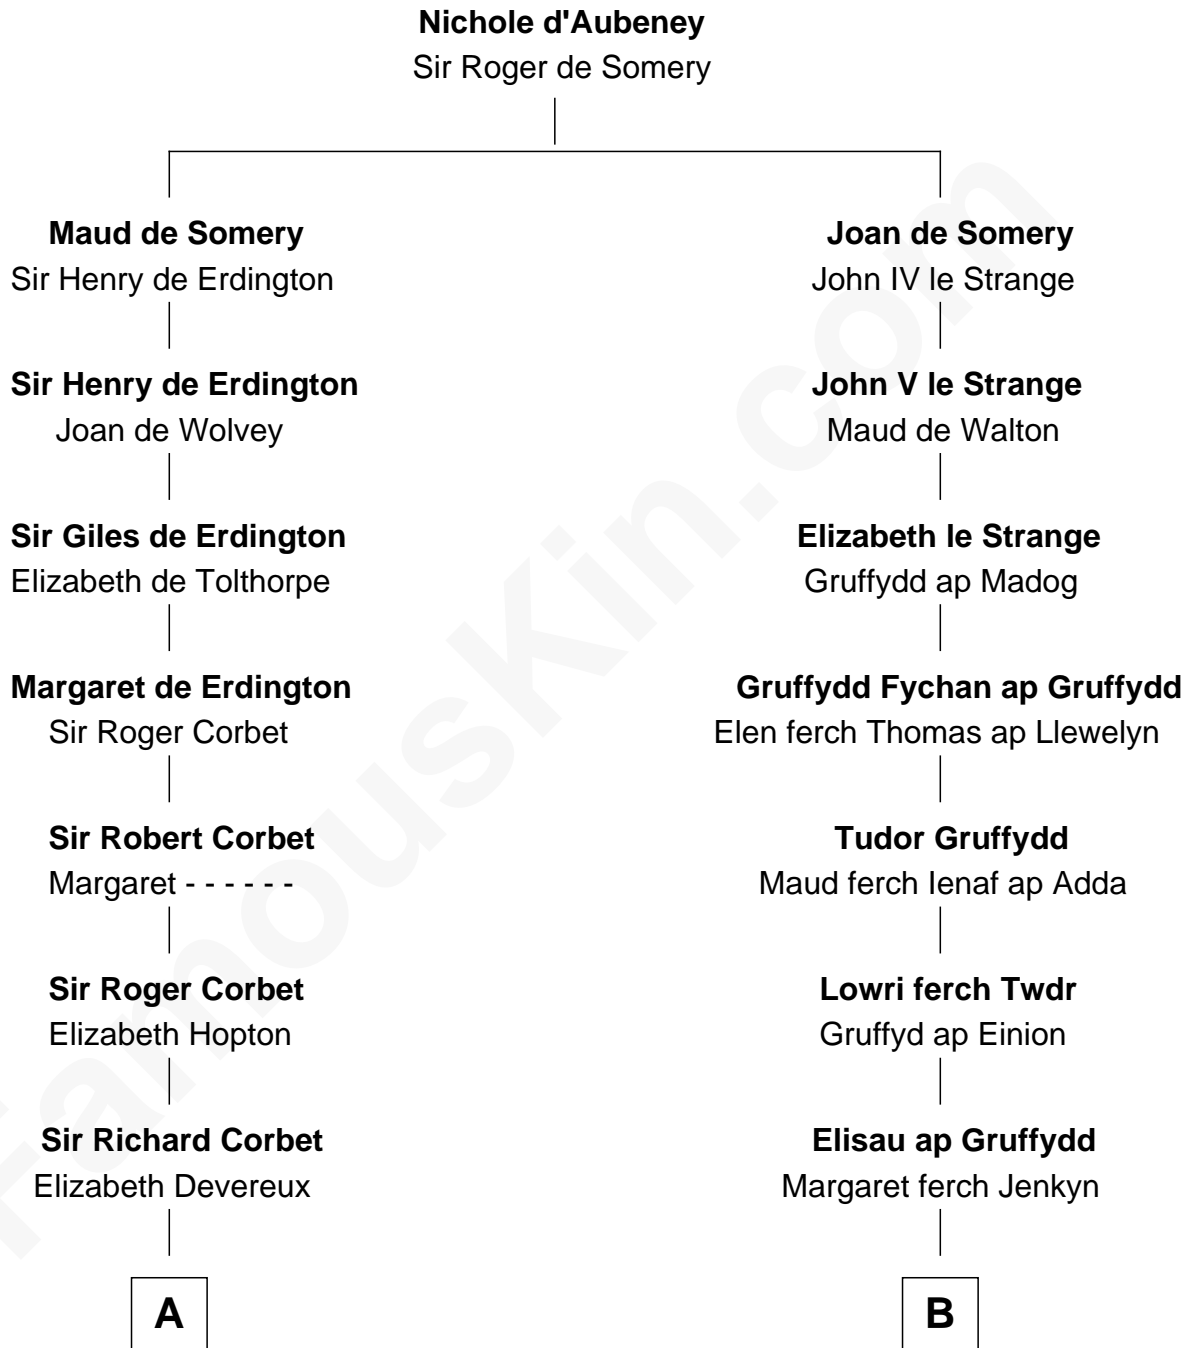

FamousKin.com

Relationship Chart of

Grover Cleveland

22nd and 24th U.S. President

12th cousin 7 times removed of

Elihu Yale

Benefactor and Namesake of Yale College

FamousKin.com