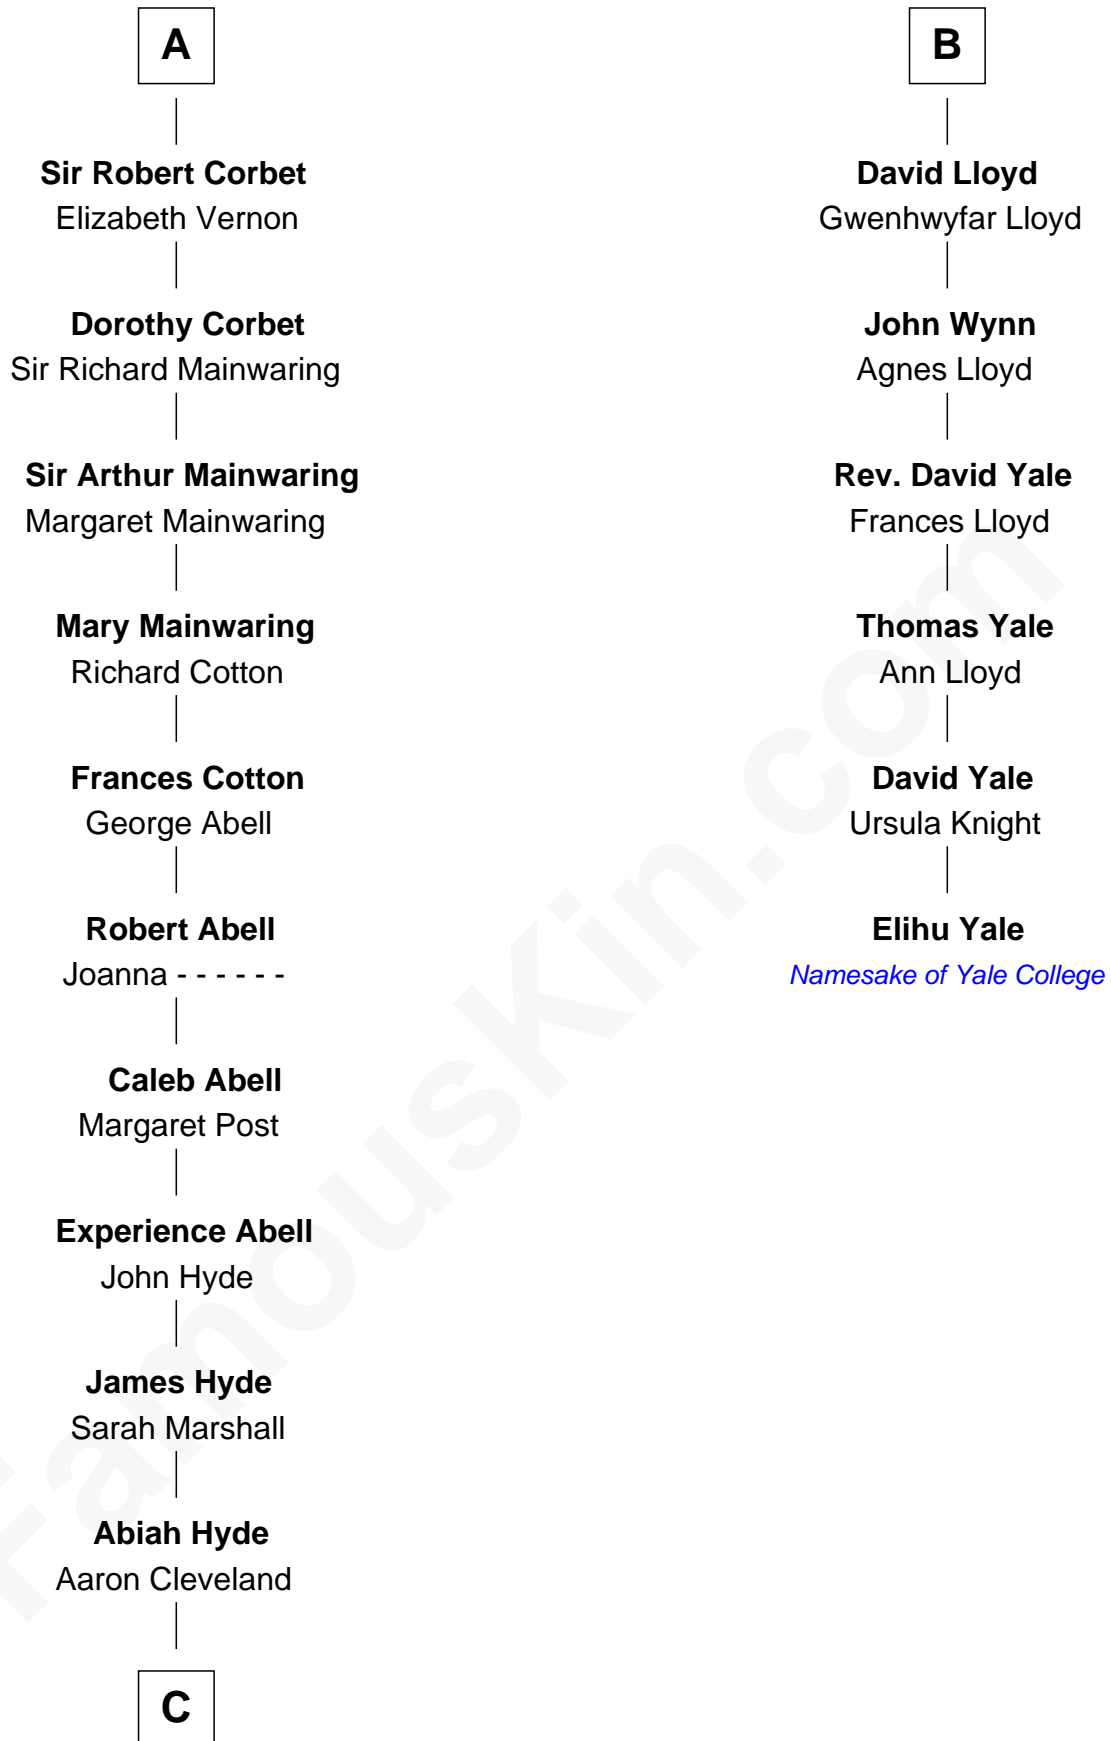

FamousKin.com

Relationship Chart of

Grover Cleveland

22nd and 24th U.S. President

12th cousin 7 times removed of

Elihu Yale

Benefactor and Namesake of Yale College

FamousKin.com