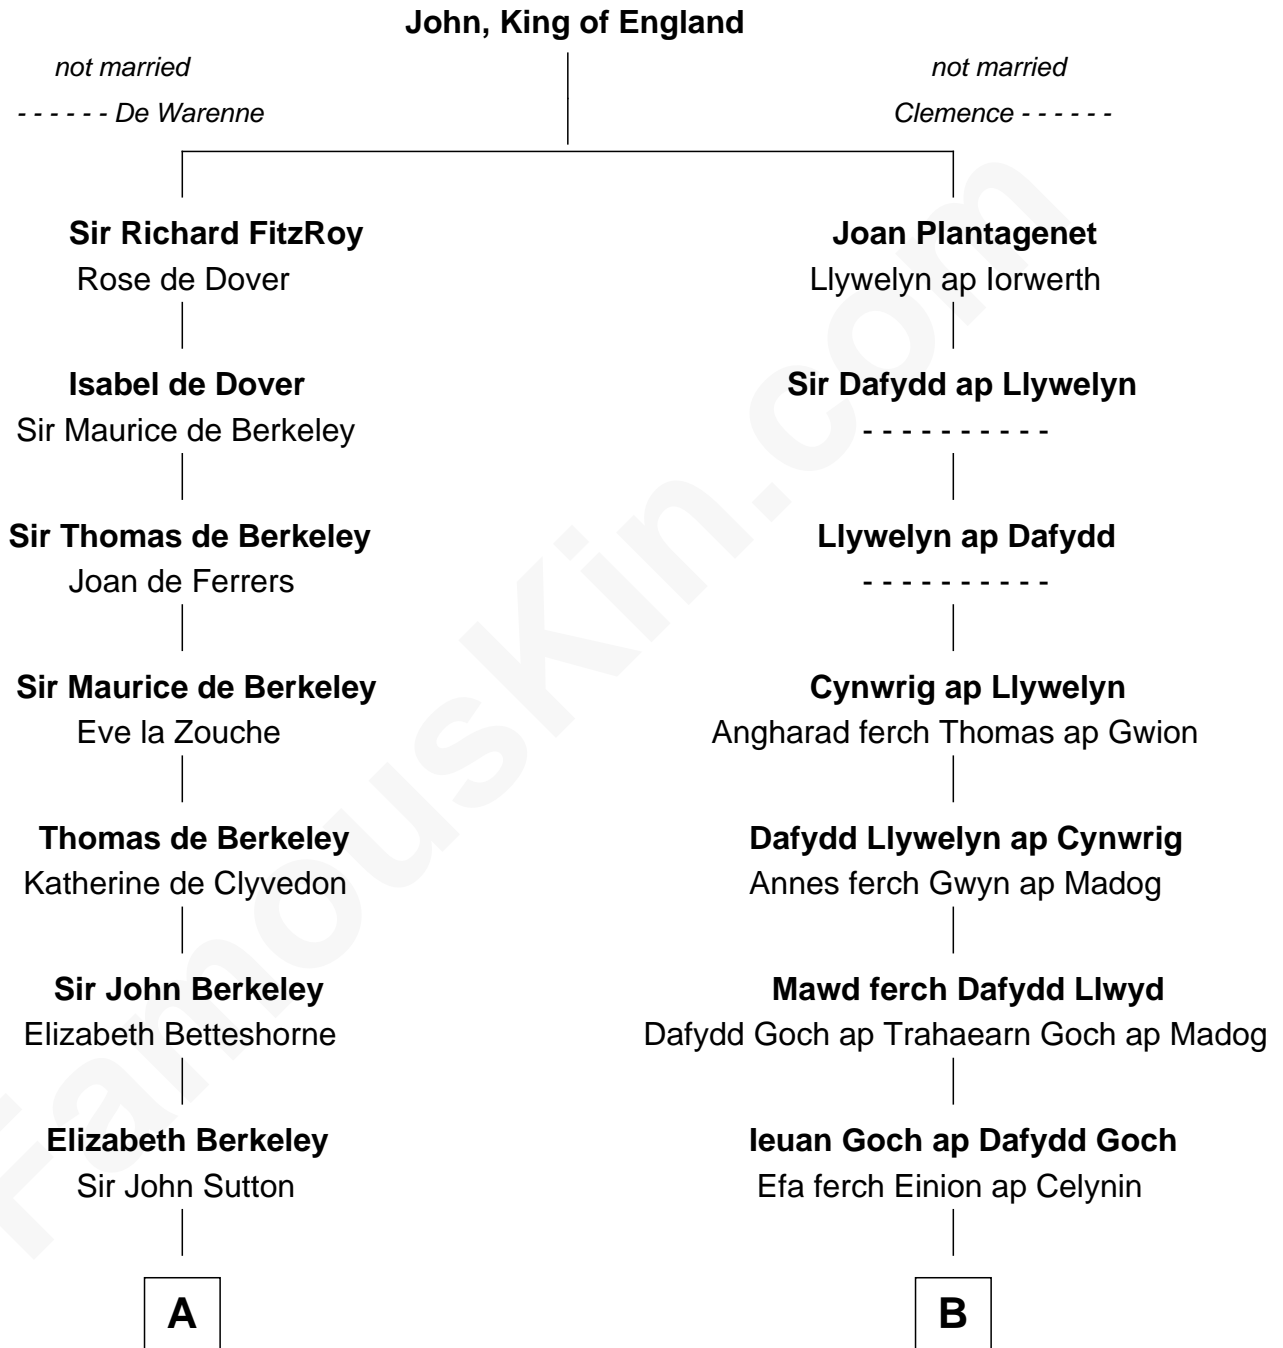

FamousKin.com

Relationship Chart of

Grover Cleveland

22nd and 24th U.S. President

17th cousin 2 times removed of

Elihu Yale

Benefactor and Namesake of Yale College

C

—
William Cleveland

Margaret Falley

—
Rev. Richard Falley Cleveland

Ann Neal

—
Grover Cleveland

22nd and 24th U.S. President

FamousKin.com