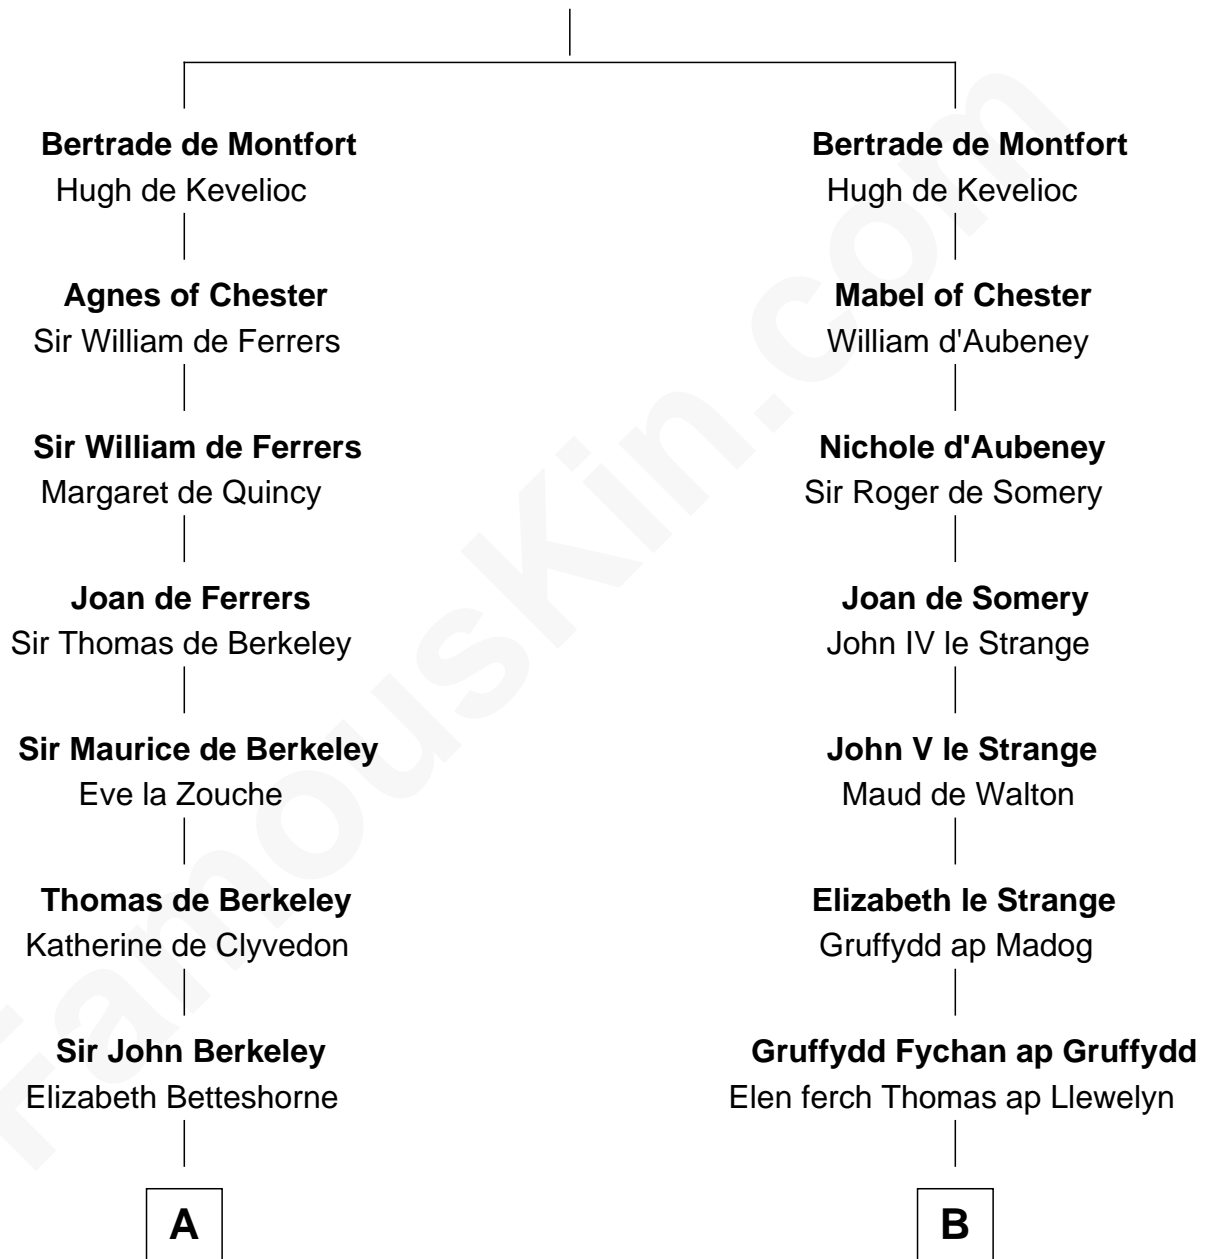

FamousKin.com

Relationship Chart of

Grover Cleveland

22nd and 24th U.S. President

15th cousin 5 times removed of

Elihu Yale

Benefactor and Namesake of Yale College

Simon III de Montfort

Maud - - - - -

C

—
Abiah Hyde

Aaron Cleveland

—
William Cleveland

Margaret Falley

—
Rev. Richard Falley Cleveland

Ann Neal

—
Grover Cleveland

22nd and 24th U.S. President

FamousKin.com