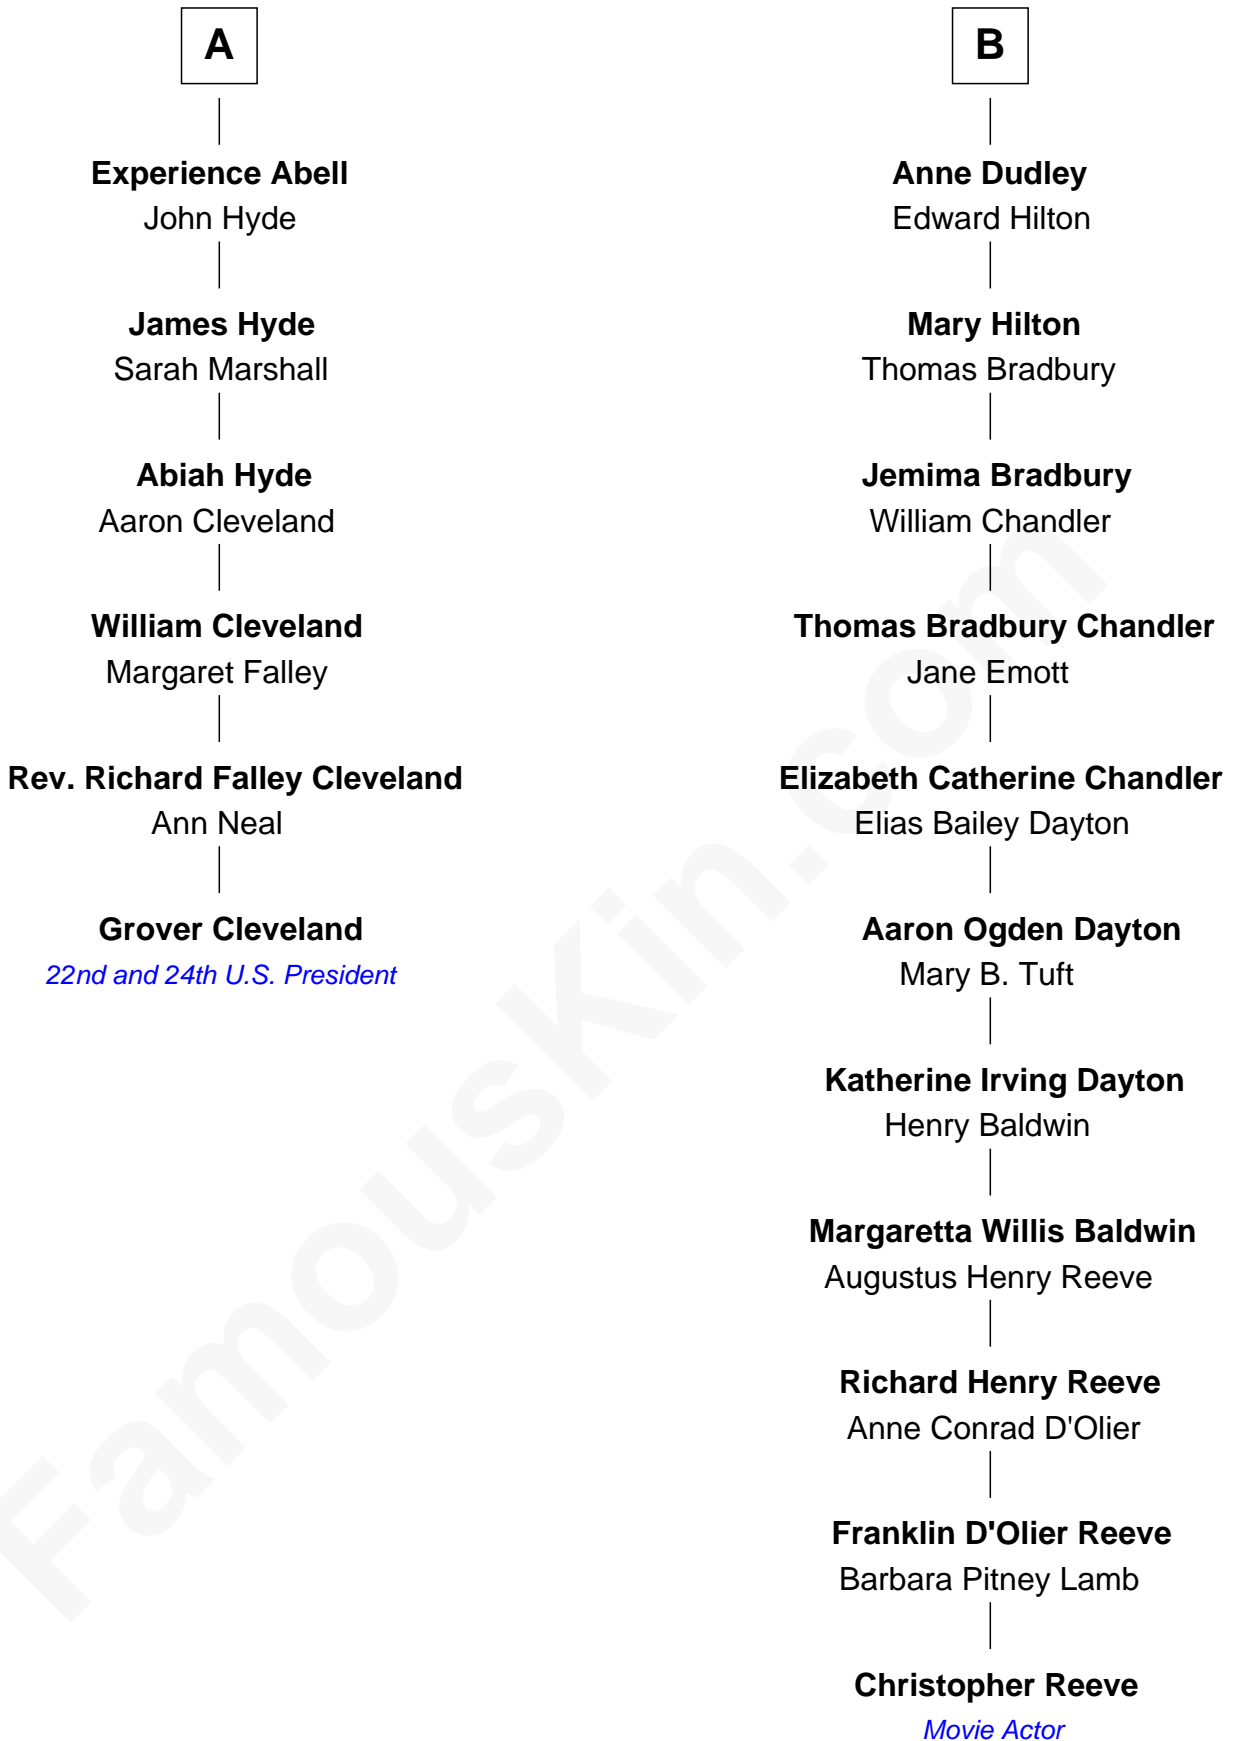

FamousKin.com Relationship Chart of

Grover Cleveland

22nd and 24th U.S. President

12th cousin 5 times removed of

Christopher Reeve

Movie Actor

Sir John Sutton
Elizabeth Berkeley

Jane Sutton
Thomas Mainwaring

Cecily Mainwaring
John Cotton

Sir George Cotton
Mary Onley

Richard Cotton
Mary Mainwaring

Frances Cotton
George Abell

Robert Abell
Joanna -----

Caleb Abell
Margaret Post

A

Sir Edmund Sutton
Joyce Tiptoft

Sir Edward Sutton
Cecily Willoughby

Sir John Sutton
Cecily Grey

Sir Henry Dudley
----- Ashton
Probable

Roger Dudley
Susanna Thorne

Gov. Thomas Dudley
Dorothy York

Rev. Samuel Dudley
Mary Winthrop

B

Christopher Reeve photo by [Jbfrankel](#) (CC BY-SA 3.0)