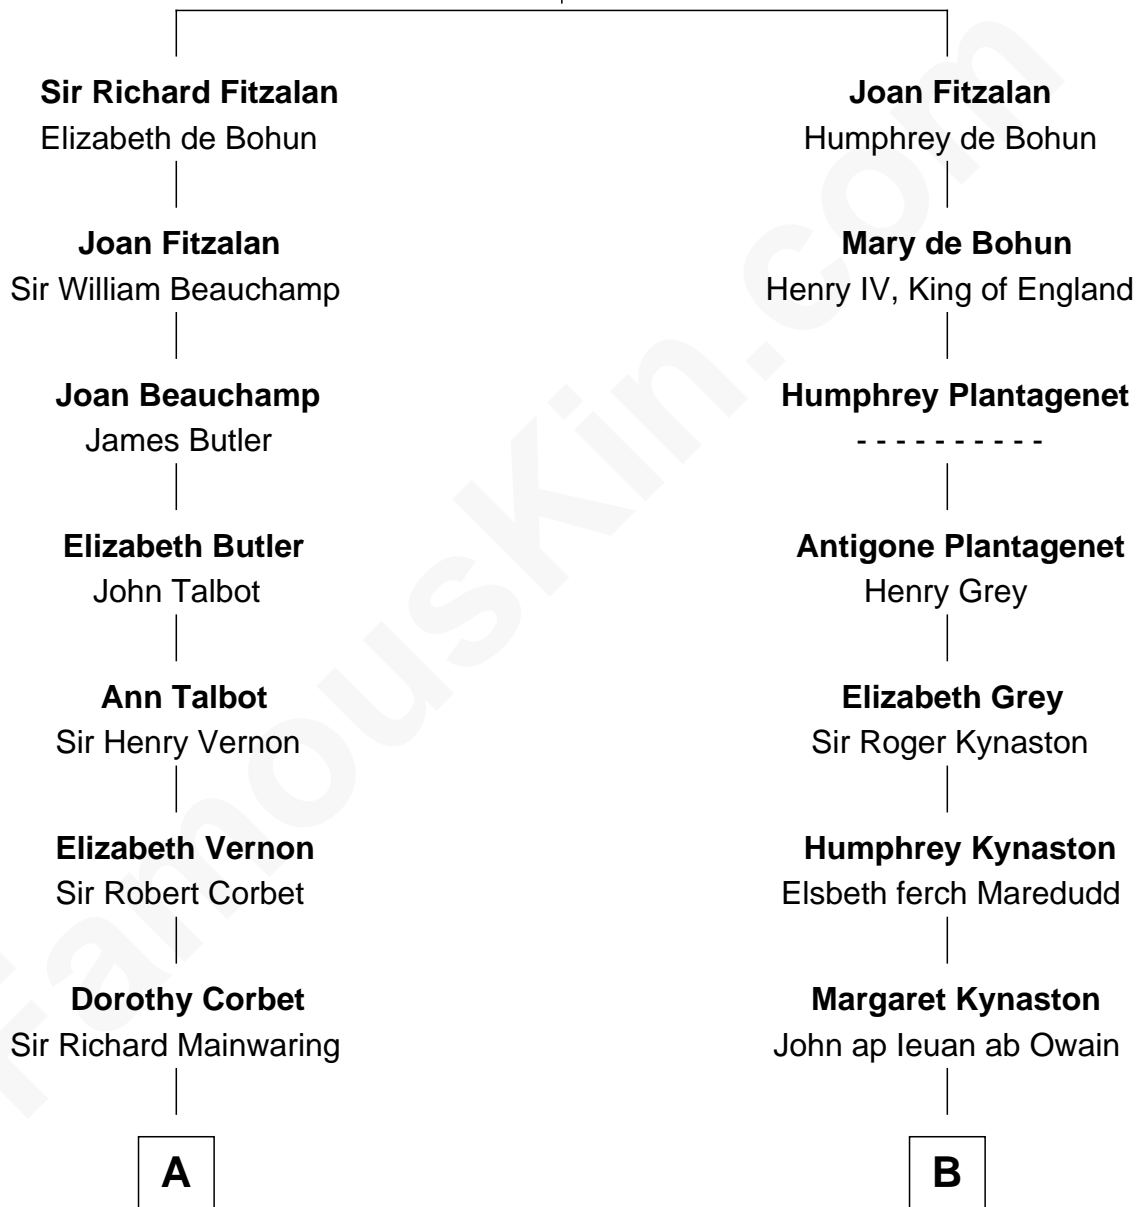

# FamousKin.com Relationship Chart of

**Grover Cleveland**

*22nd and 24th U.S. President*

17th cousin 3 times removed of

**Christopher Reeve**

*Movie Actor*

**Richard Fitzalan**  
Eleanor Plantagenet

C

**Augustus Henry Reeve**  
Margaretta Willis Baldwin

**Richard Henry Reeve**  
Anne Conrad D'Olier

**Franklin D'Olier Reeve**  
Barbara Pitney Lamb

**Christopher Reeve**  
*Movie Actor*