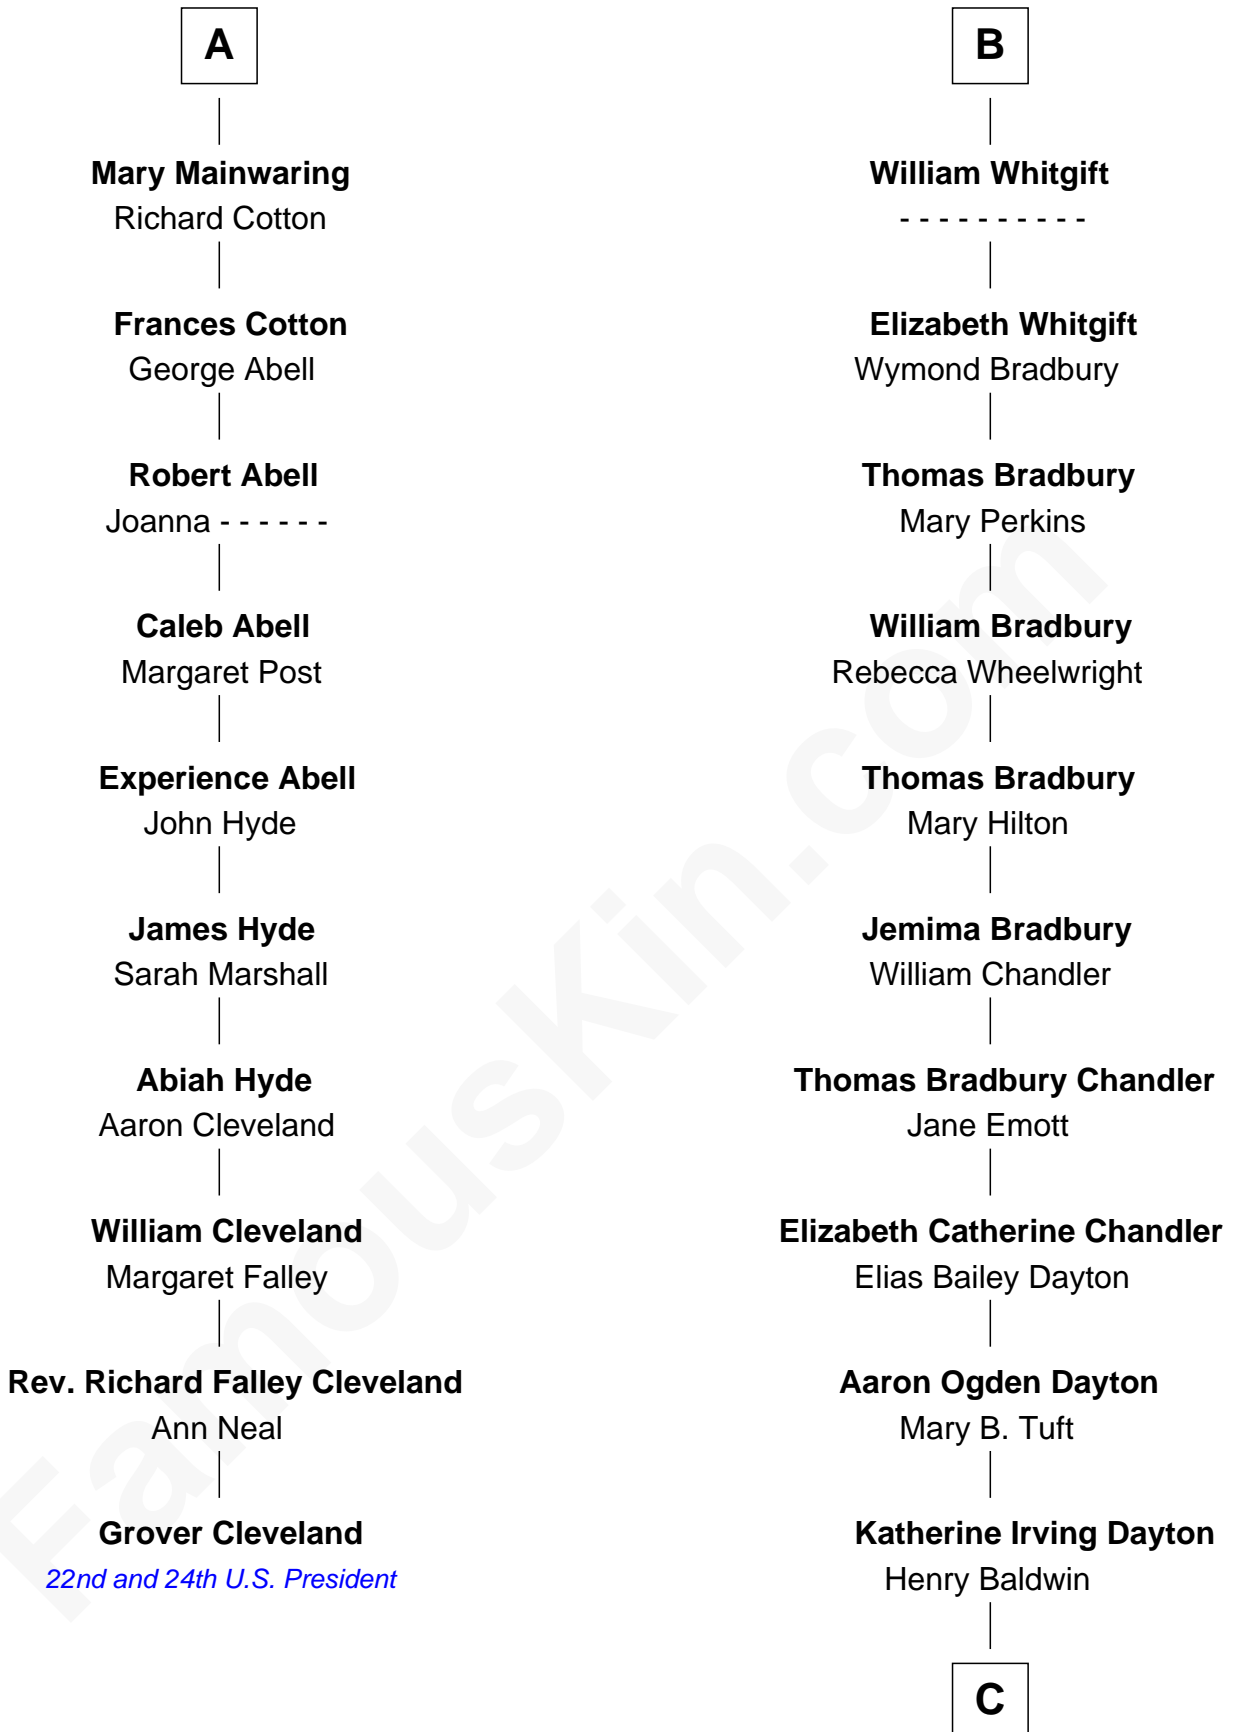

FamousKin.com Relationship Chart of

Grover Cleveland

22nd and 24th U.S. President

16th cousin 4 times removed of

Christopher Reeve

Movie Actor

John de Welles

Maud de Roos