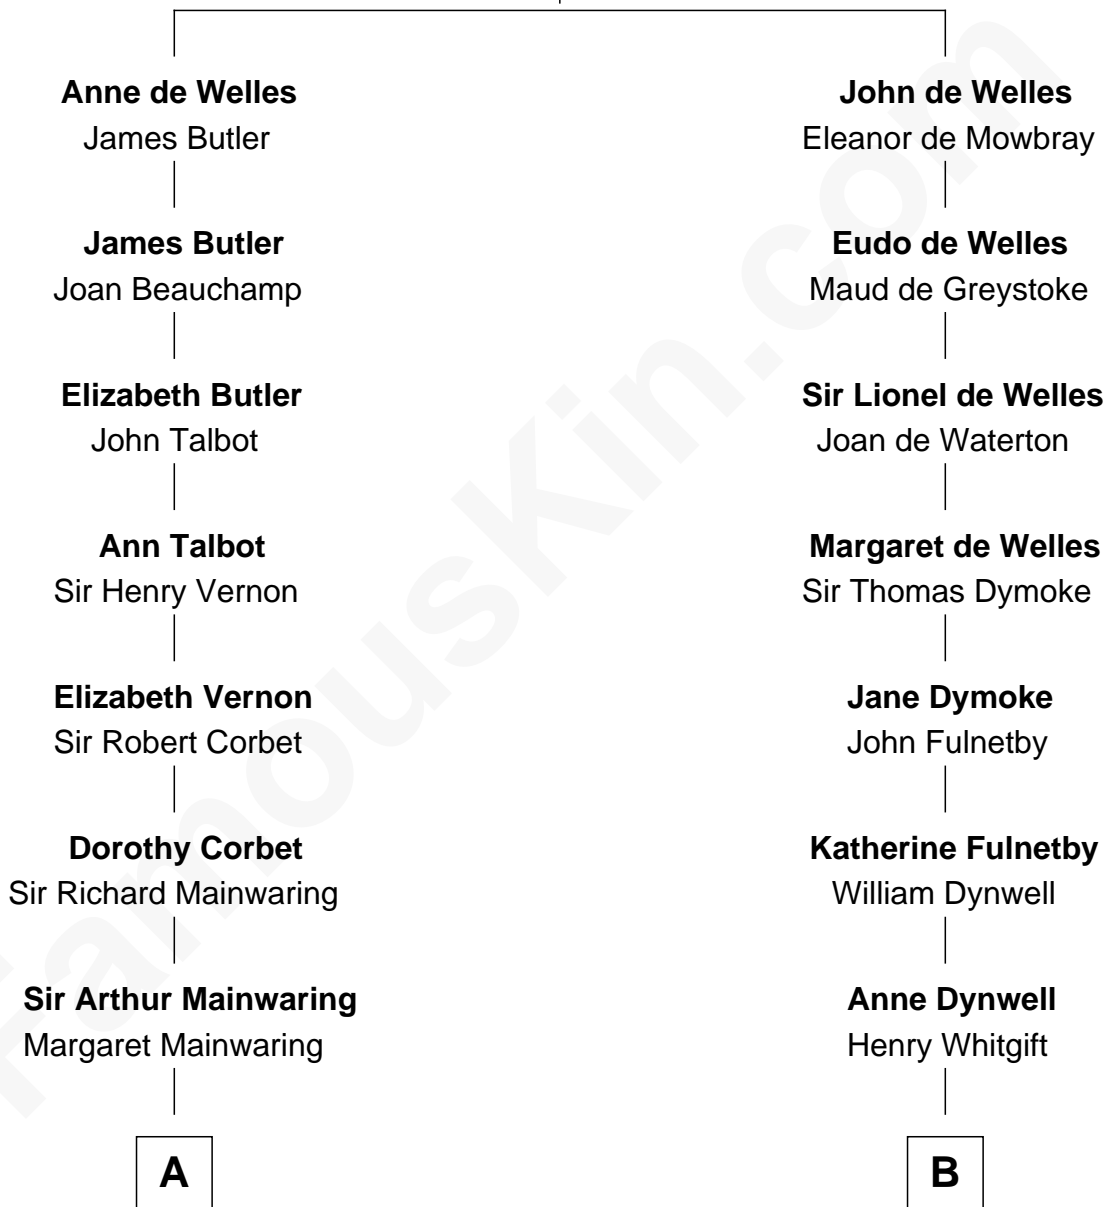

FamousKin.com Relationship Chart of

Grover Cleveland

22nd and 24th U.S. President

16th cousin 4 times removed of

Christopher Reeve

Movie Actor

John de Welles

Maud de Roos