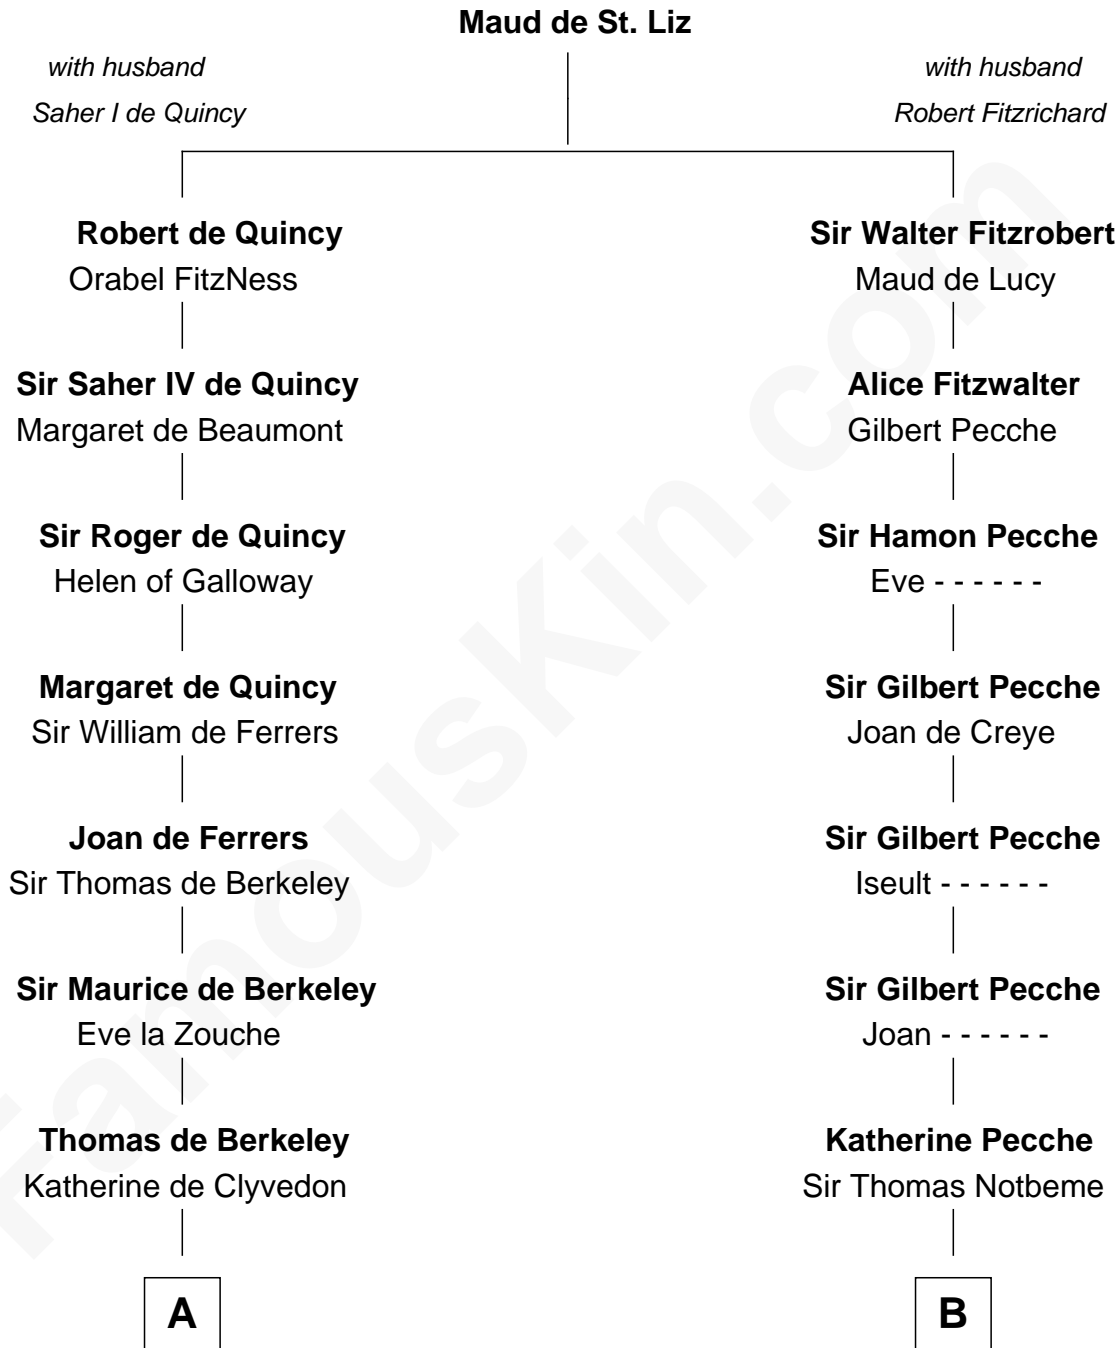

# FamousKin.com Relationship Chart of

**Grover Cleveland**

22nd and 24th U.S. President

21st cousin of

**Nathaniel Hawthorne**

Author of *The Scarlet Letter*

**C**

**James Hyde**  
Sarah Marshall

**Abiah Hyde**  
Aaron Cleveland

**William Cleveland**  
Margaret Falley

**Rev. Richard Falley Cleveland**  
Ann Neal

**Grover Cleveland**  
*22nd and 24th U.S. President*

**D**

**Mary Giddings**  
Thomas Manning

**John Manning**  
Ruth Potter

**Richard Manning**  
Miriam Lord

**Elizabeth Clarke Manning**  
Nathaniel Hawthorne

**Nathaniel Hawthorne**  
*Author of The Scarlet Letter*