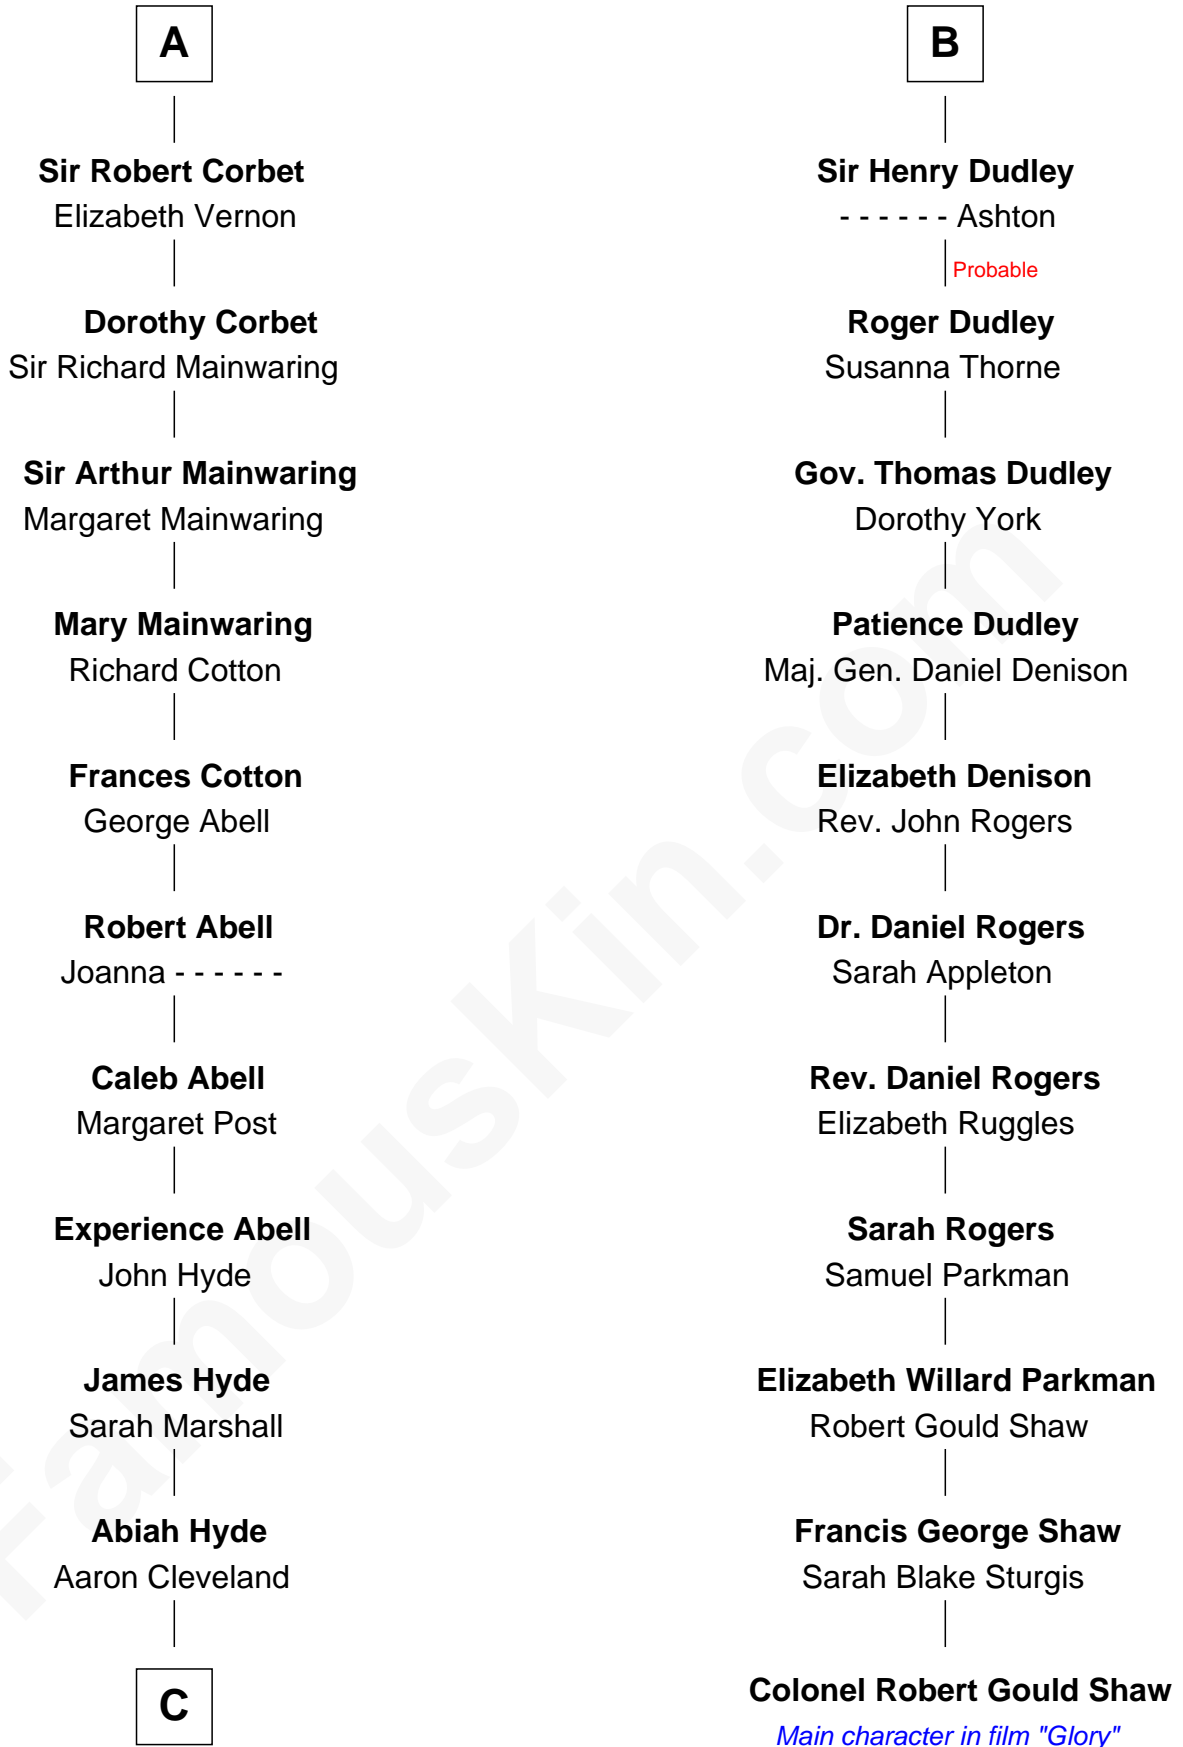

FamousKin.com

Relationship Chart of

Grover Cleveland

22nd and 24th U.S. President

17th cousin 2 times removed of

Colonel Robert Gould Shaw

U.S. Civil War leader of film "Glory" fame

C

—
William Cleveland

Margaret Falley

—
Rev. Richard Falley Cleveland

Ann Neal

—
Grover Cleveland

22nd and 24th U.S. President

FamousKin.com