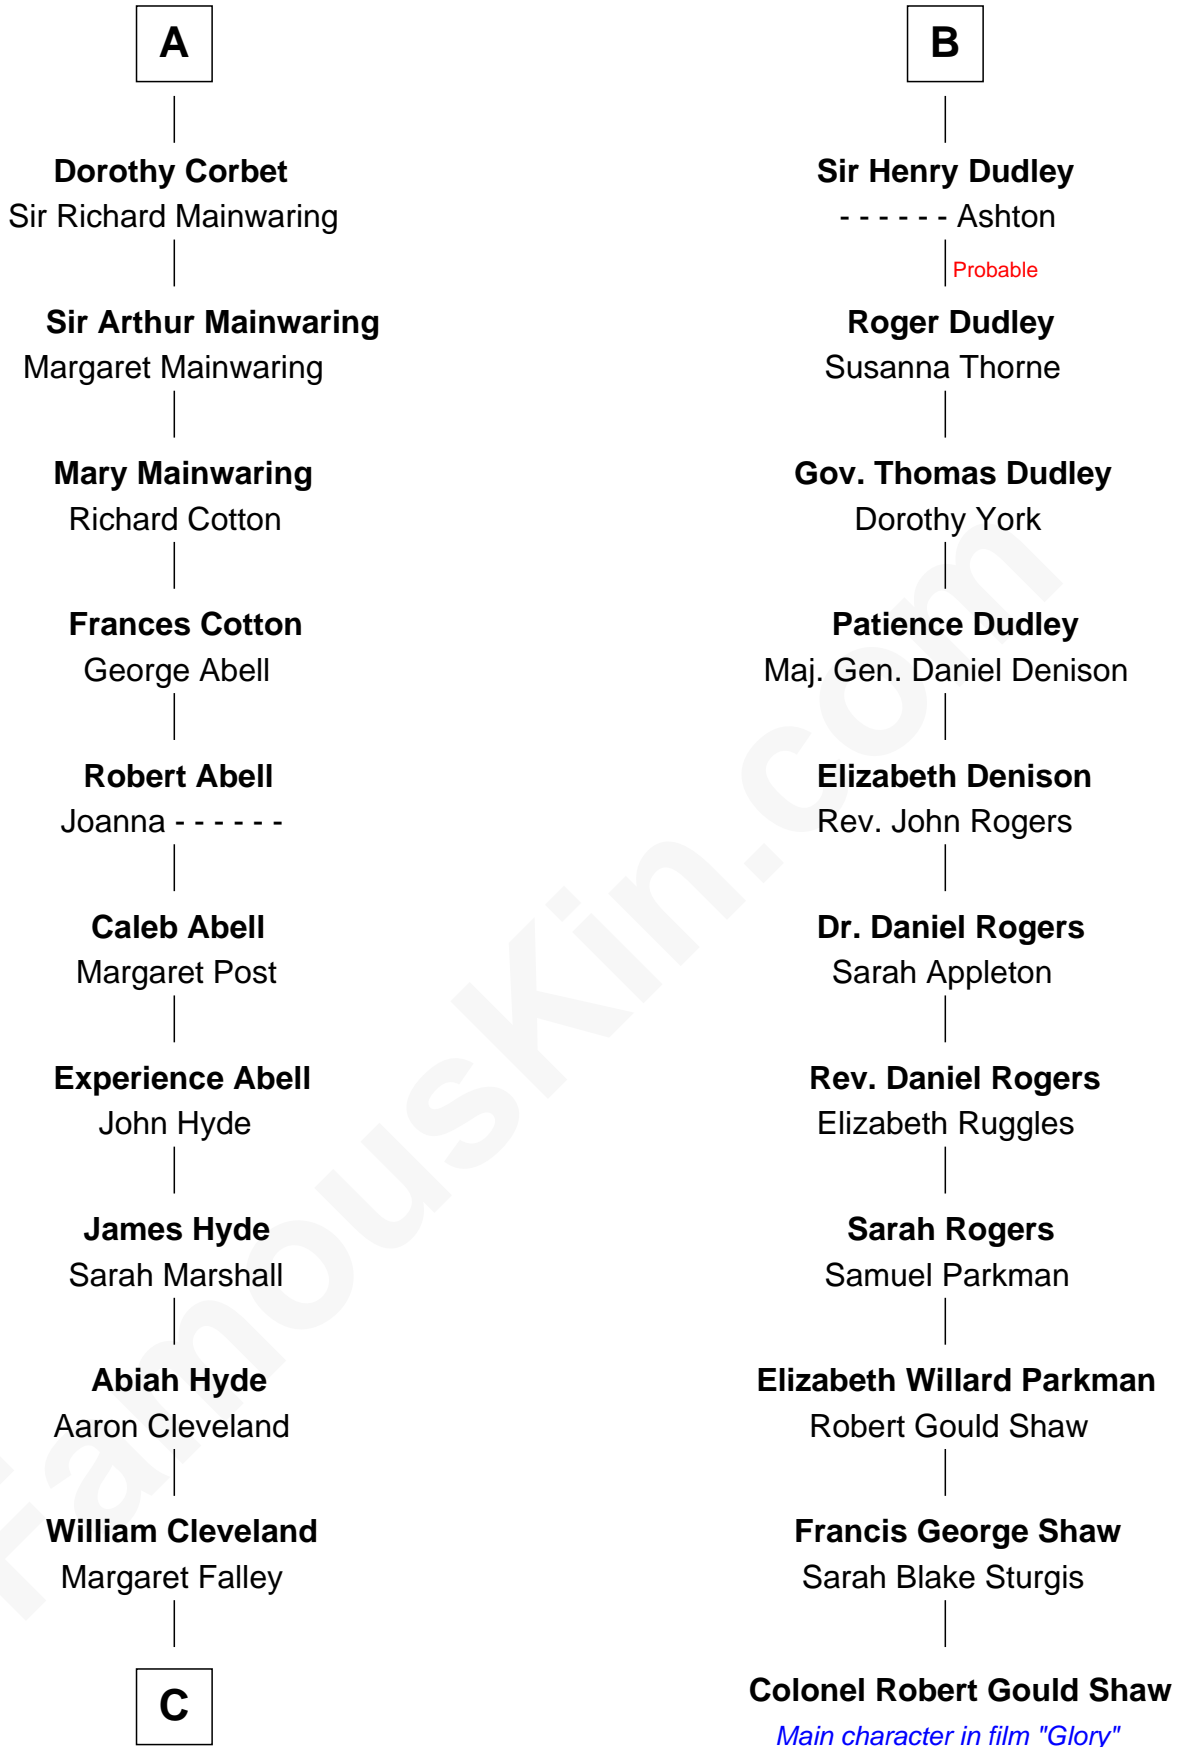

FamousKin.com

Relationship Chart of

Grover Cleveland

22nd and 24th U.S. President

17th cousin 1 time removed of

Colonel Robert Gould Shaw

U.S. Civil War leader of film "Glory" fame

C

Rev. Richard Falley Cleveland

Ann Neal

Grover Cleveland

22nd and 24th U.S. President

FamousKin.com