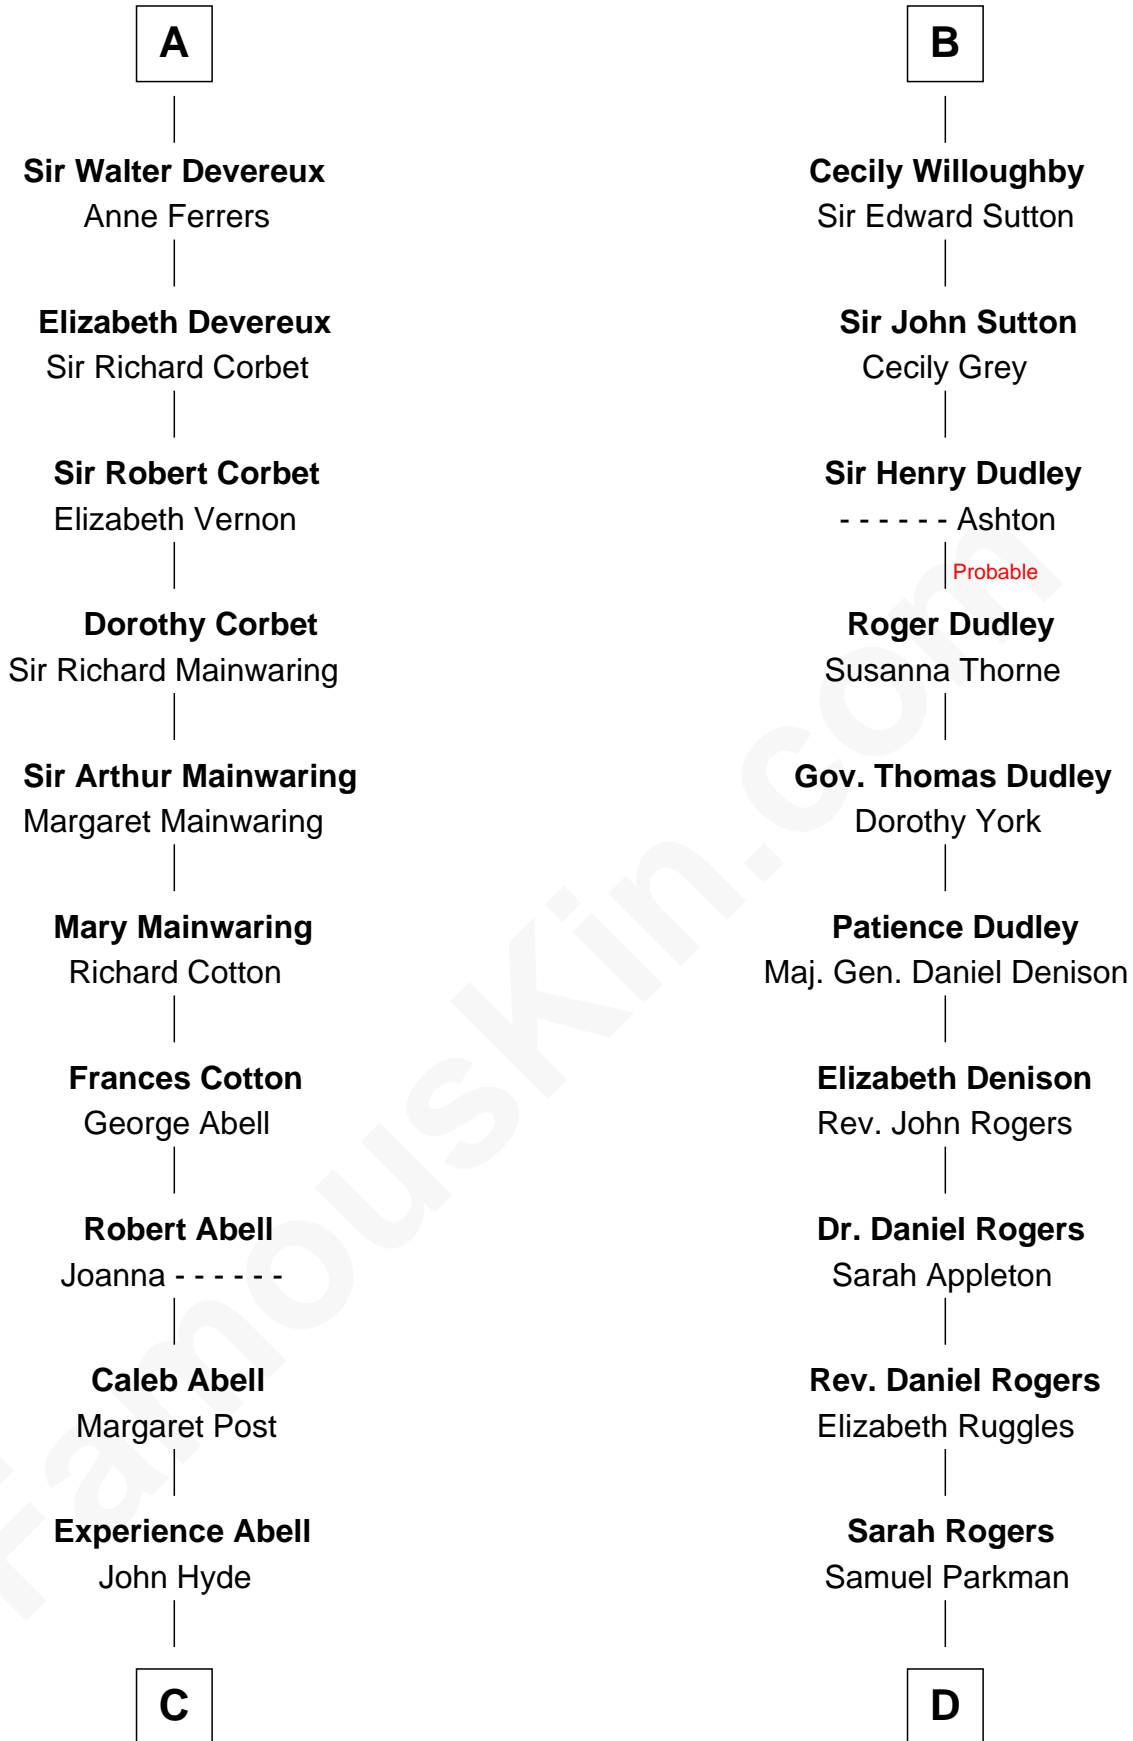

FamousKin.com

Relationship Chart of

Grover Cleveland

22nd and 24th U.S. President

19th cousin 2 times removed of

Colonel Robert Gould Shaw

U.S. Civil War leader of film "Glory" fame

C

James Hyde
Sarah Marshall

Abiah Hyde
Aaron Cleveland

William Cleveland
Margaret Falley

Rev. Richard Falley Cleveland
Ann Neal

Grover Cleveland
22nd and 24th U.S. President

D

Elizabeth Willard Parkman
Robert Gould Shaw

Francis George Shaw
Sarah Blake Sturgis

Colonel Robert Gould Shaw
Main character in film "Glory"

FamousKin.com