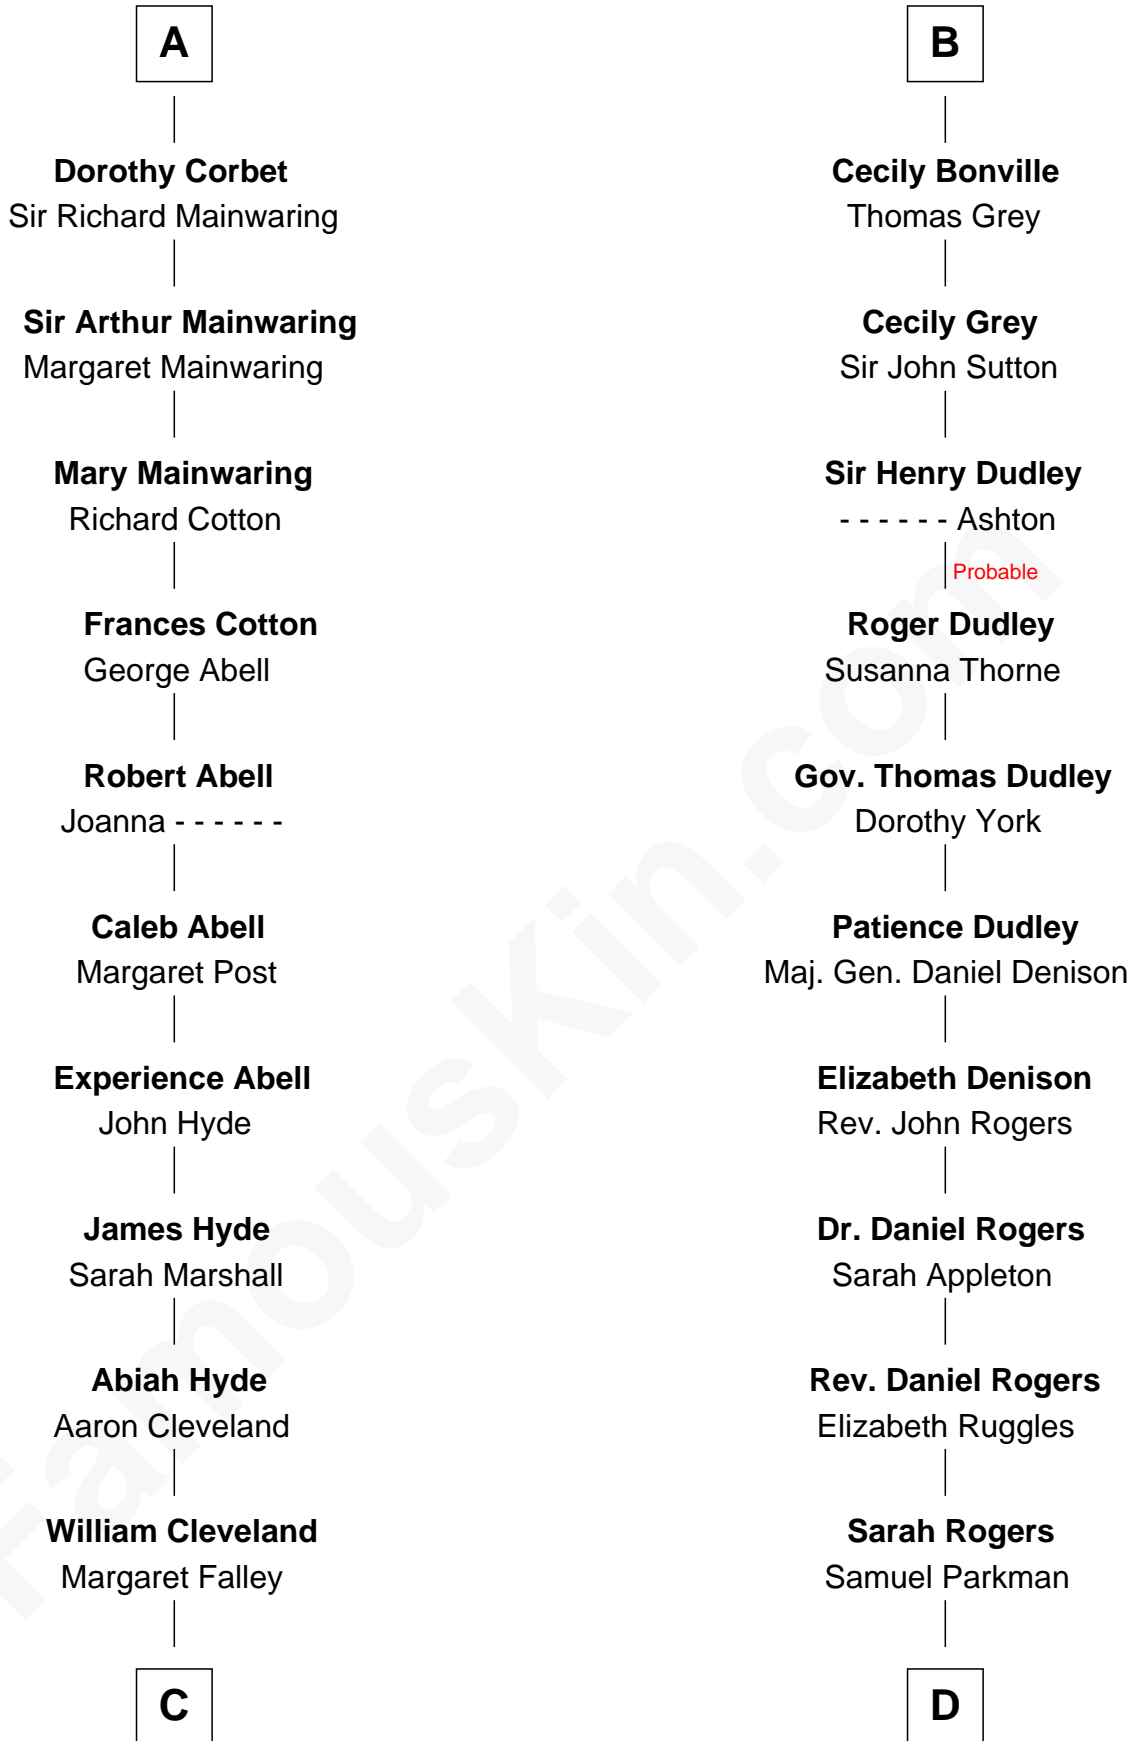

FamousKin.com

Relationship Chart of

Grover Cleveland

22nd and 24th U.S. President

18th cousin 1 time removed of

Colonel Robert Gould Shaw

U.S. Civil War leader of film "Glory" fame

Sir Richard de Burgh

Joan Beauchamp

Elizabeth Butler

John Talbot

Ann Talbot

Sir Henry Vernon

Elizabeth Vernon

Sir Robert Corbet

A

Eleanor de Burgh

Sir Thomas de Multon

Elizabeth de Multon

Sir Robert de Harington

Sir John Harington

- - - - -

Sir Robert Harington

Isabel Loring

Sir William Harington

Margaret Hill

Elizabeth Harington

William Bonville

William Bonville

Katherine Neville

B

FamousKin.com