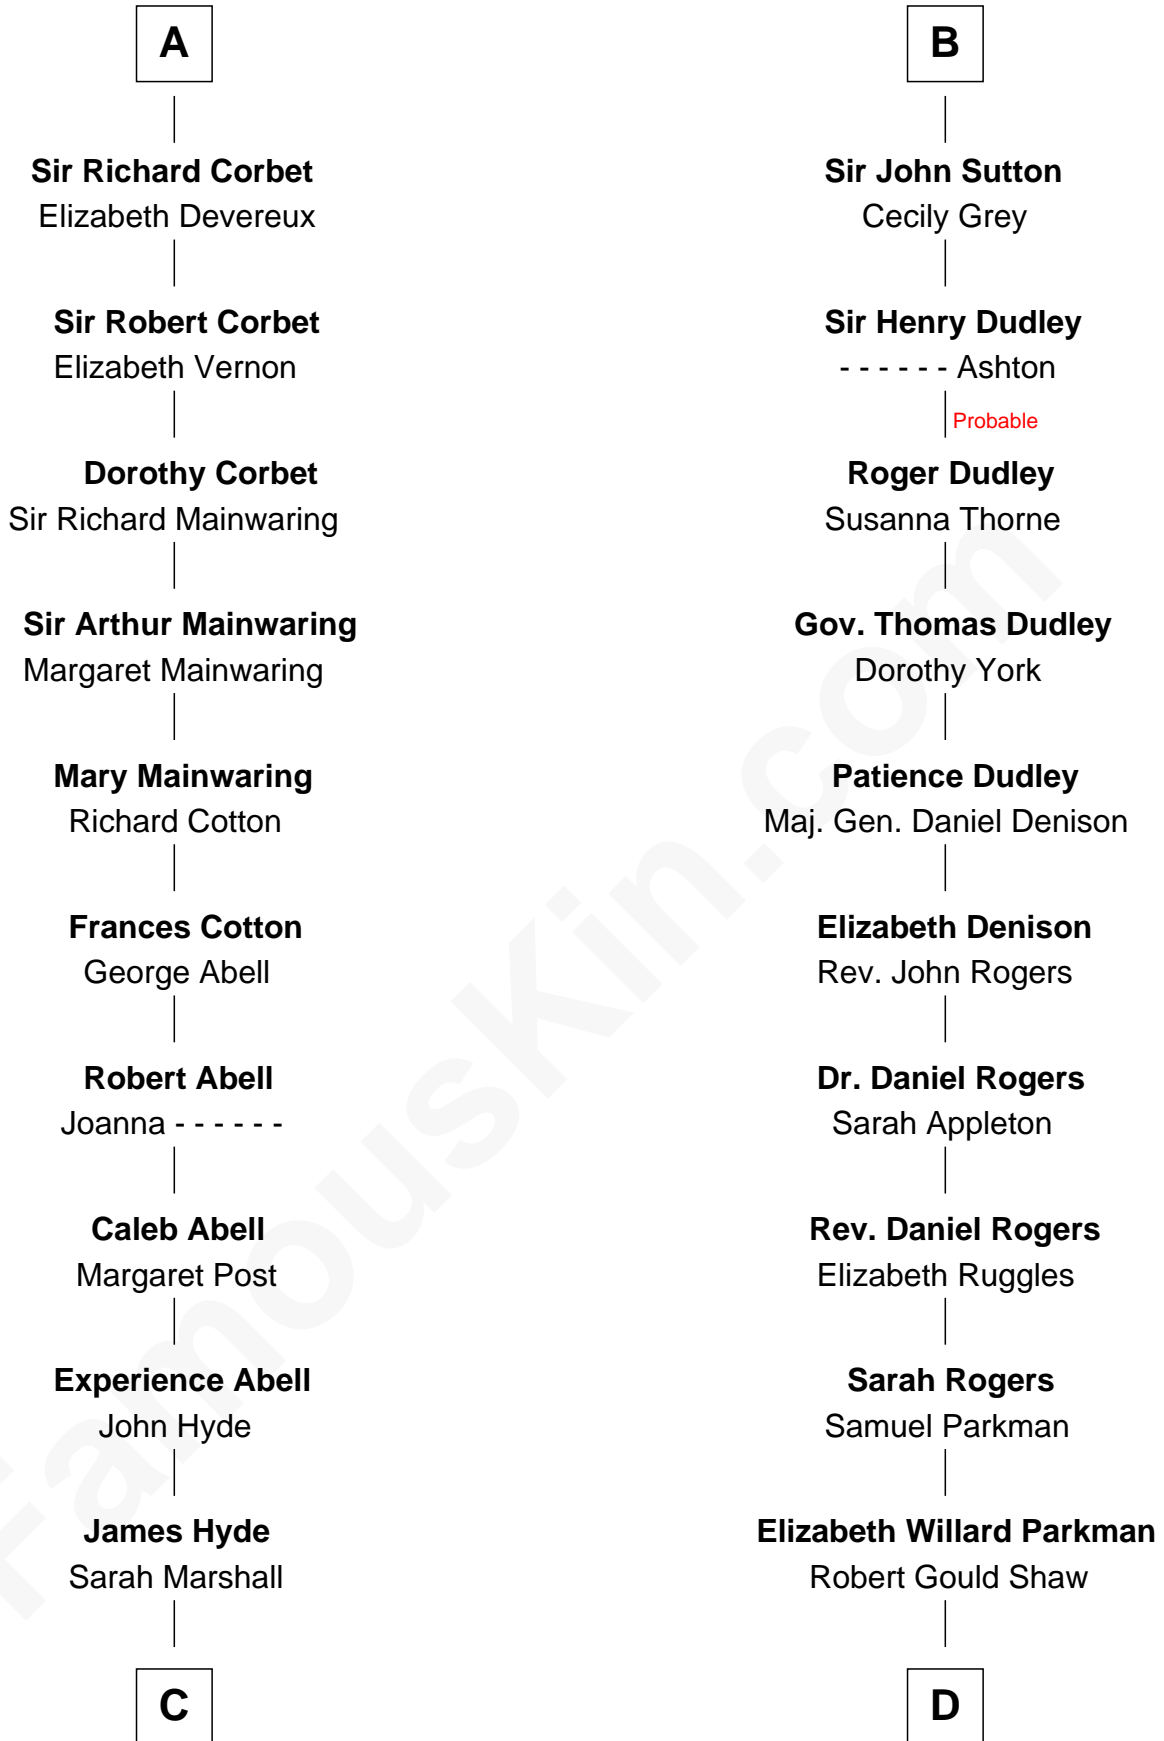

FamousKin.com

Relationship Chart of

Grover Cleveland

22nd and 24th U.S. President

18th cousin 2 times removed of

Colonel Robert Gould Shaw

U.S. Civil War leader of film "Glory" fame

C

Abiah Hyde
Aaron Cleveland

William Cleveland
Margaret Falley

Rev. Richard Falley Cleveland
Ann Neal

Grover Cleveland
22nd and 24th U.S. President

D

Francis George Shaw
Sarah Blake Sturgis

Colonel Robert Gould Shaw
Main character in film "Glory"