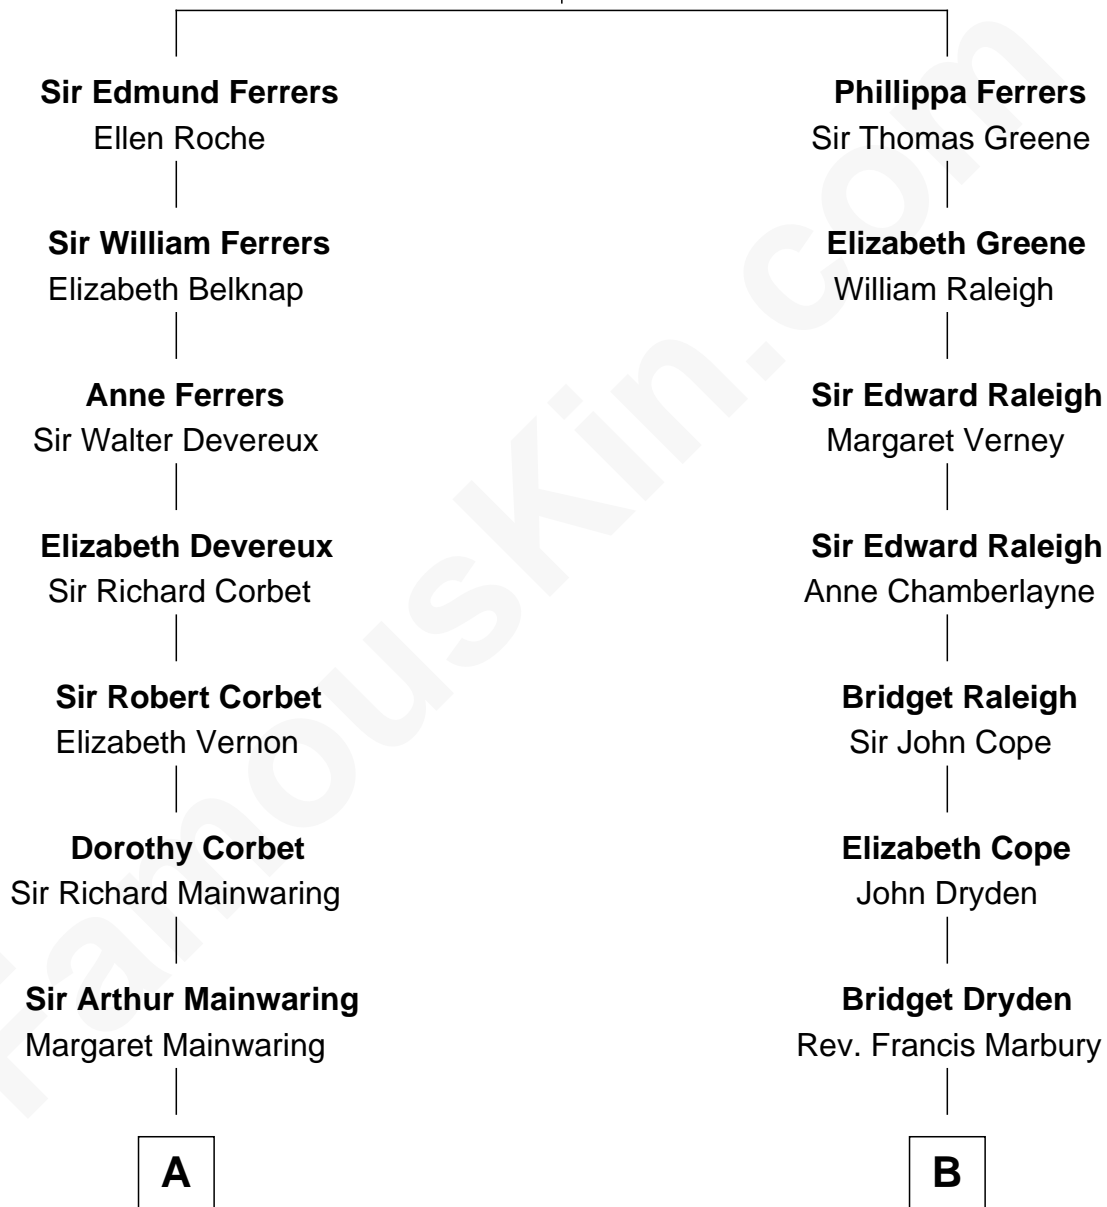

FamousKin.com Relationship Chart of

Grover Cleveland

22nd and 24th U.S. President

16th cousin 3 times removed of

George H. W. Bush

41st U.S. President

Robert de Ferrers
Margaret Despencer

C

Samuel Prescott Bush

Flora Sheldon

Prescott Sheldon Bush

Dorothy Wear Walker

George H. W. Bush

41st U.S. President

FamousKin.com