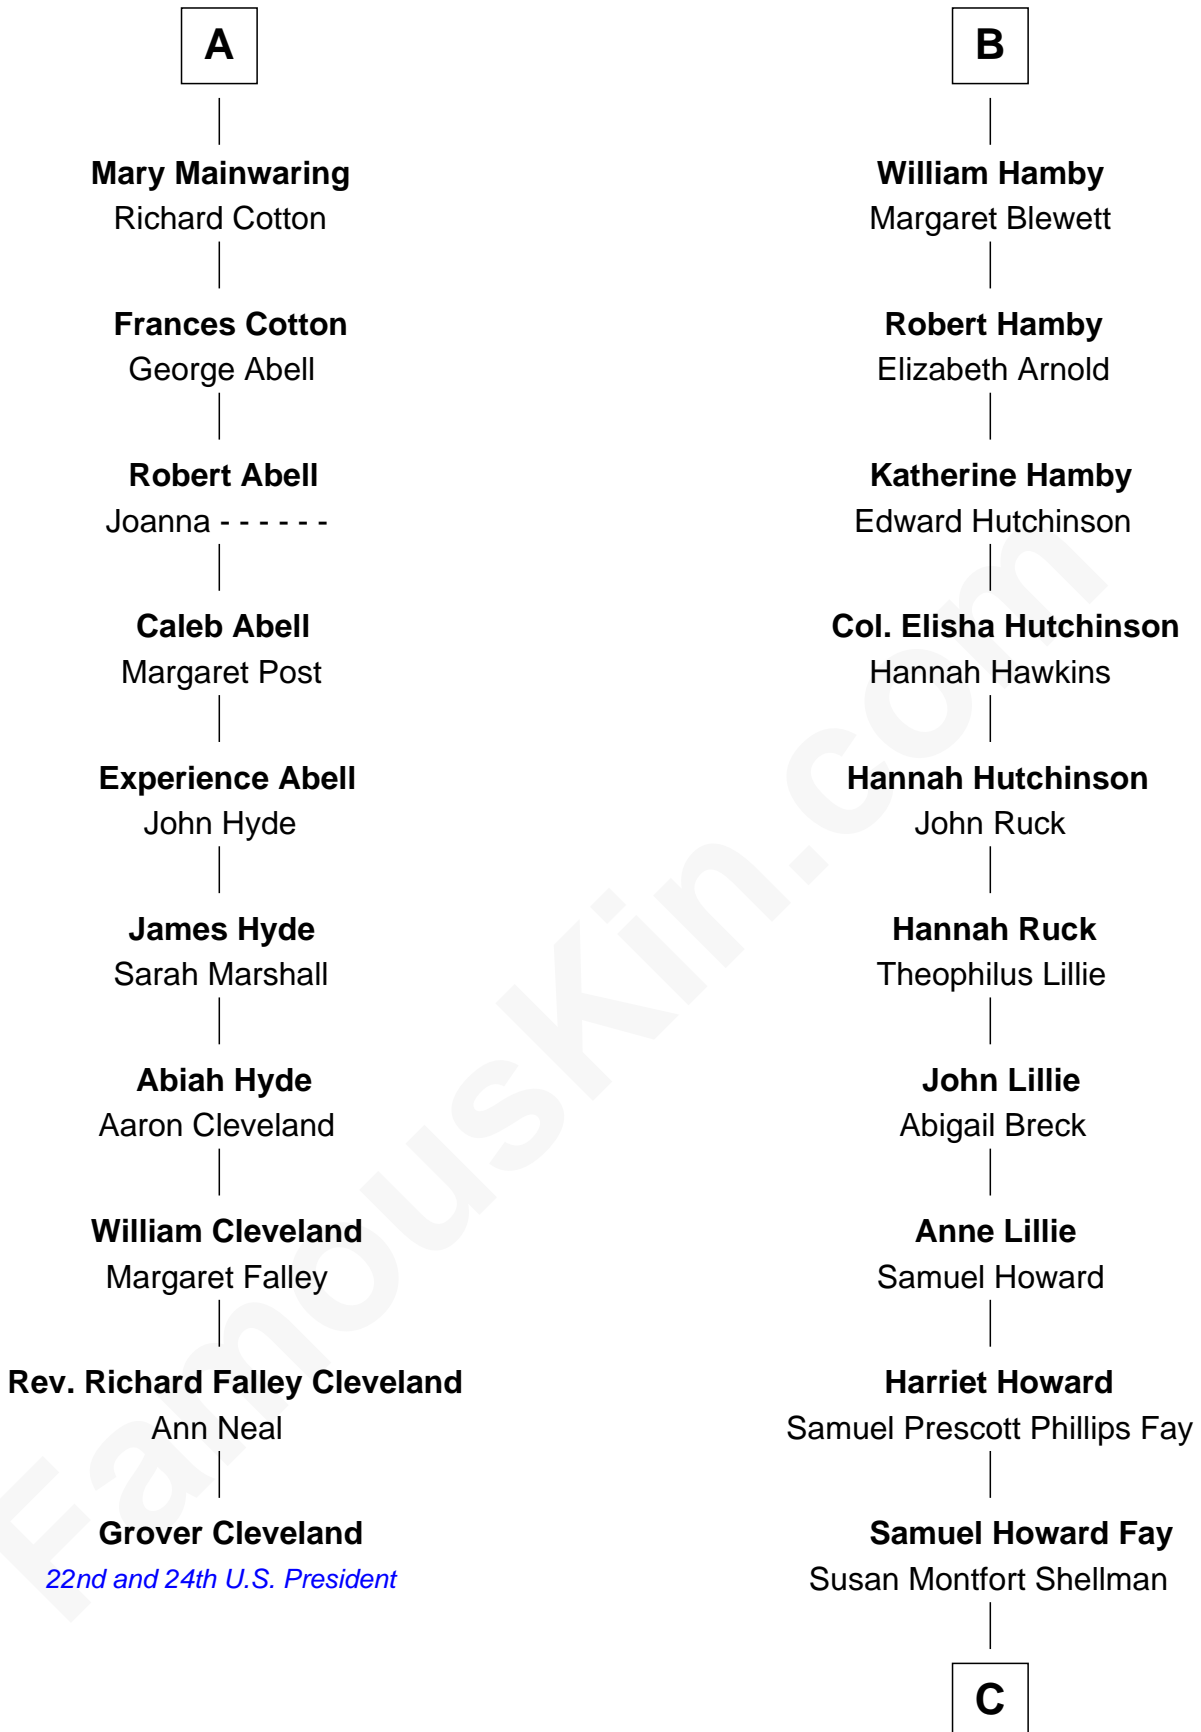

# FamousKin.com Relationship Chart of

**Grover Cleveland**

*22nd and 24th U.S. President*

16th cousin 4 times removed of

**George H. W. Bush**

*41st U.S. President*

**John de Welles**

Maud de Roos

**C**

—  
**Harriet Eleanor Fay**  
Rev. James Smith Bush

—  
**Samuel Prescott Bush**  
Flora Sheldon

—  
**Prescott Sheldon Bush**  
Dorothy Wear Walker

—  
**George H. W. Bush**  
*41st U.S. President*