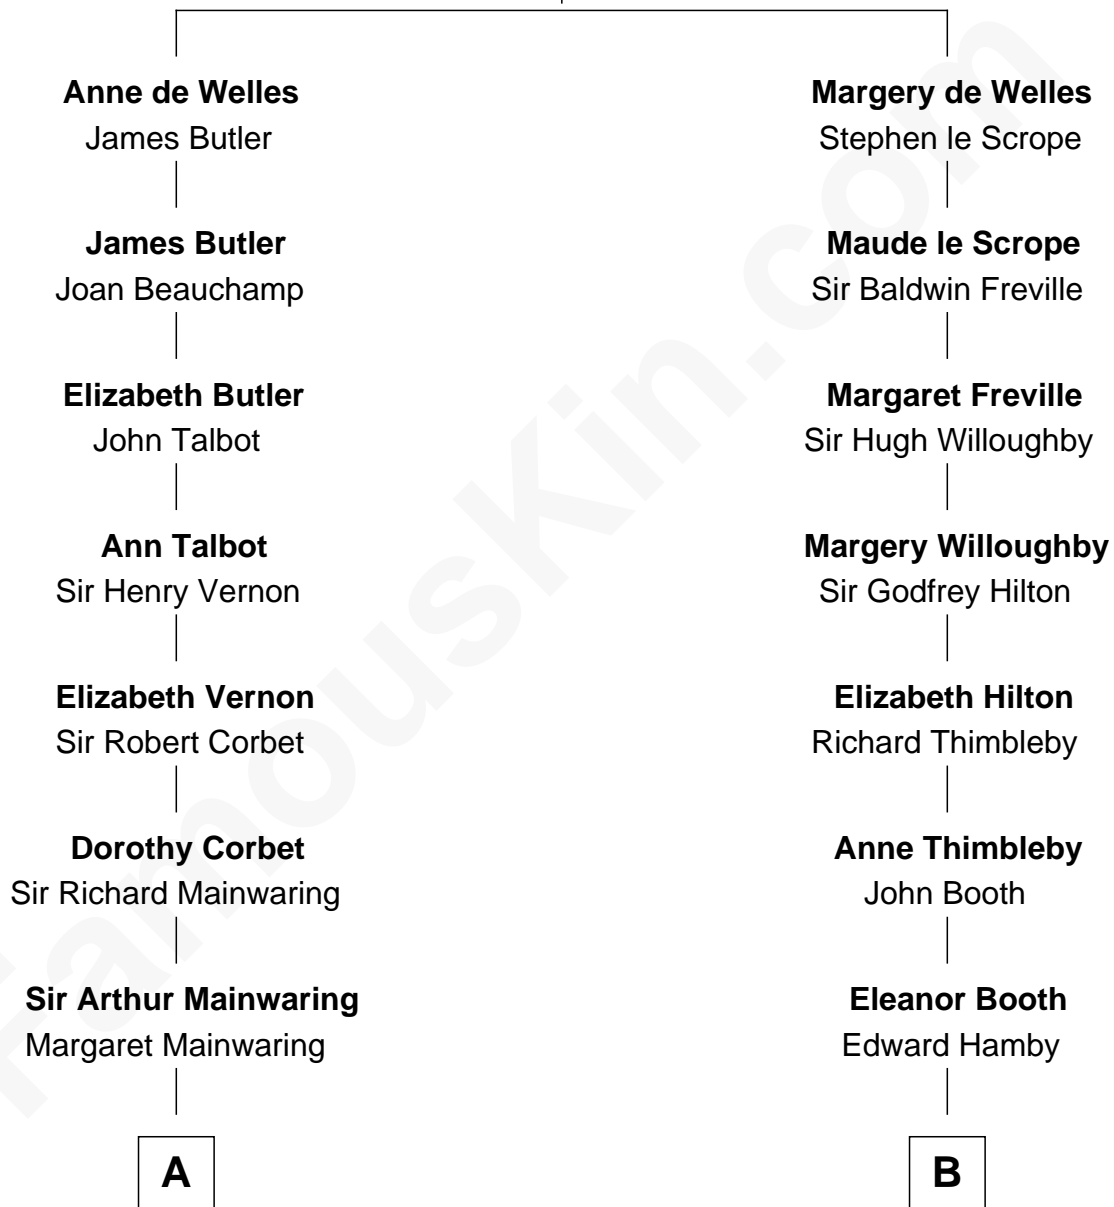

# FamousKin.com Relationship Chart of

**Grover Cleveland**

*22nd and 24th U.S. President*

16th cousin 4 times removed of

**George H. W. Bush**

*41st U.S. President*

**John de Welles**

Maud de Roos

**C**

—  
**Harriet Eleanor Fay**  
Rev. James Smith Bush

—  
**Samuel Prescott Bush**  
Flora Sheldon

—  
**Prescott Sheldon Bush**  
Dorothy Wear Walker

—  
**George H. W. Bush**  
*41st U.S. President*