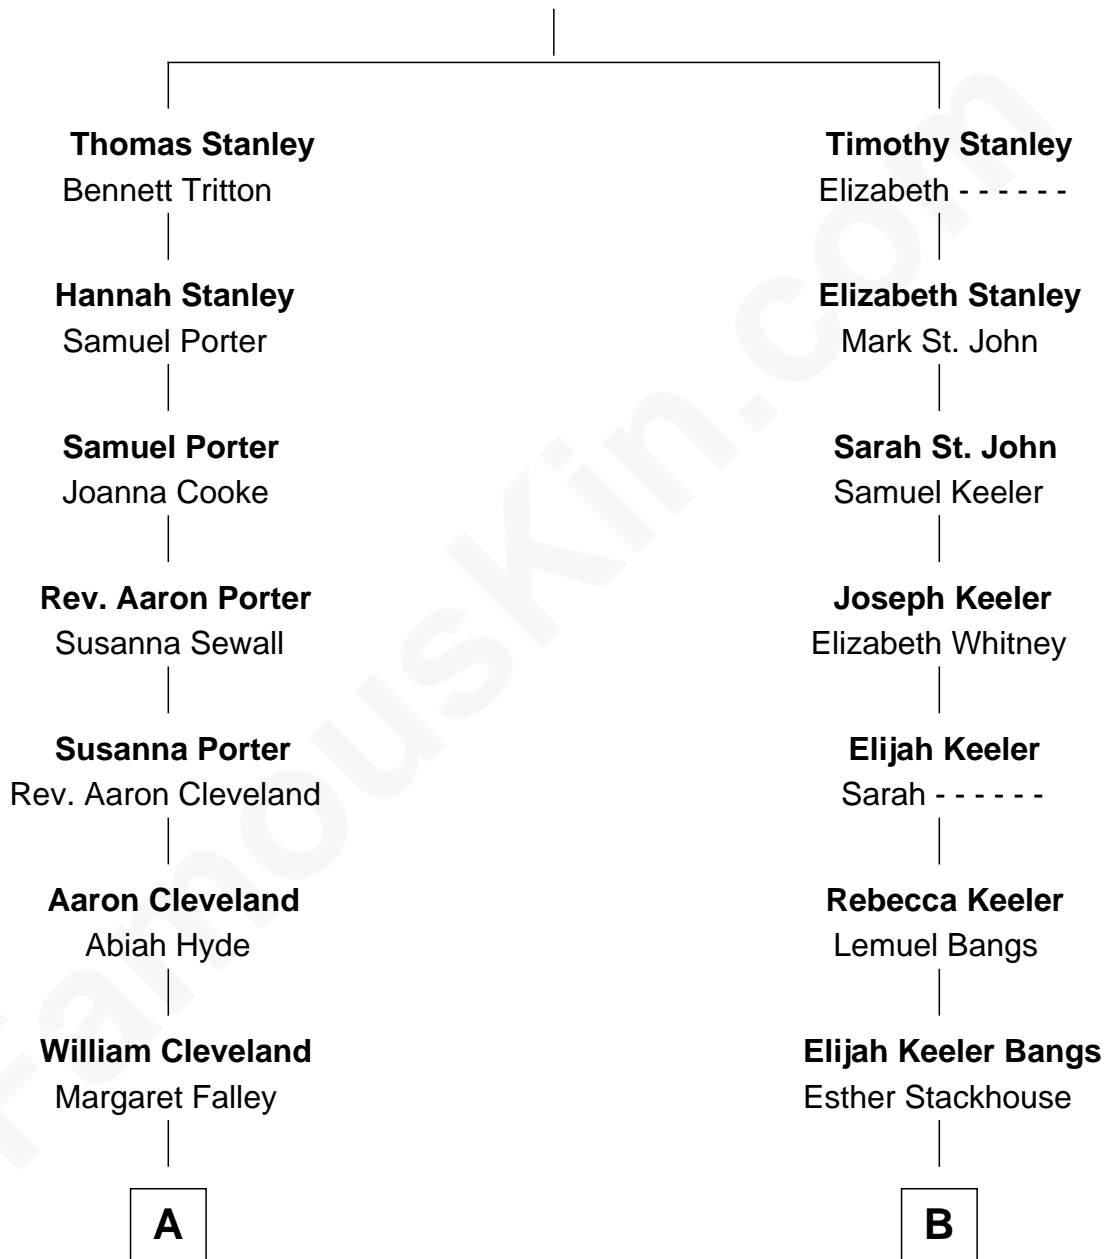

FamousKin.com Relationship Chart of

Grover Cleveland

22nd and 24th U.S. President

8th cousin 3 times removed of

George H. W. Bush

41st U.S. President

Robert Stanley

A

Rev. Richard Falley Cleveland

Ann Neal

Grover Cleveland

22nd and 24th U.S. President

B

Mary Anne Bangs

Joseph Ambrose Beaky

Martha Adela Beaky

David Davis Walker

George Herbert Walker

Lucretia Wear

Dorothy Wear Walker

Prescott Sheldon Bush

George H. W. Bush

41st U.S. President

FamousKin.com