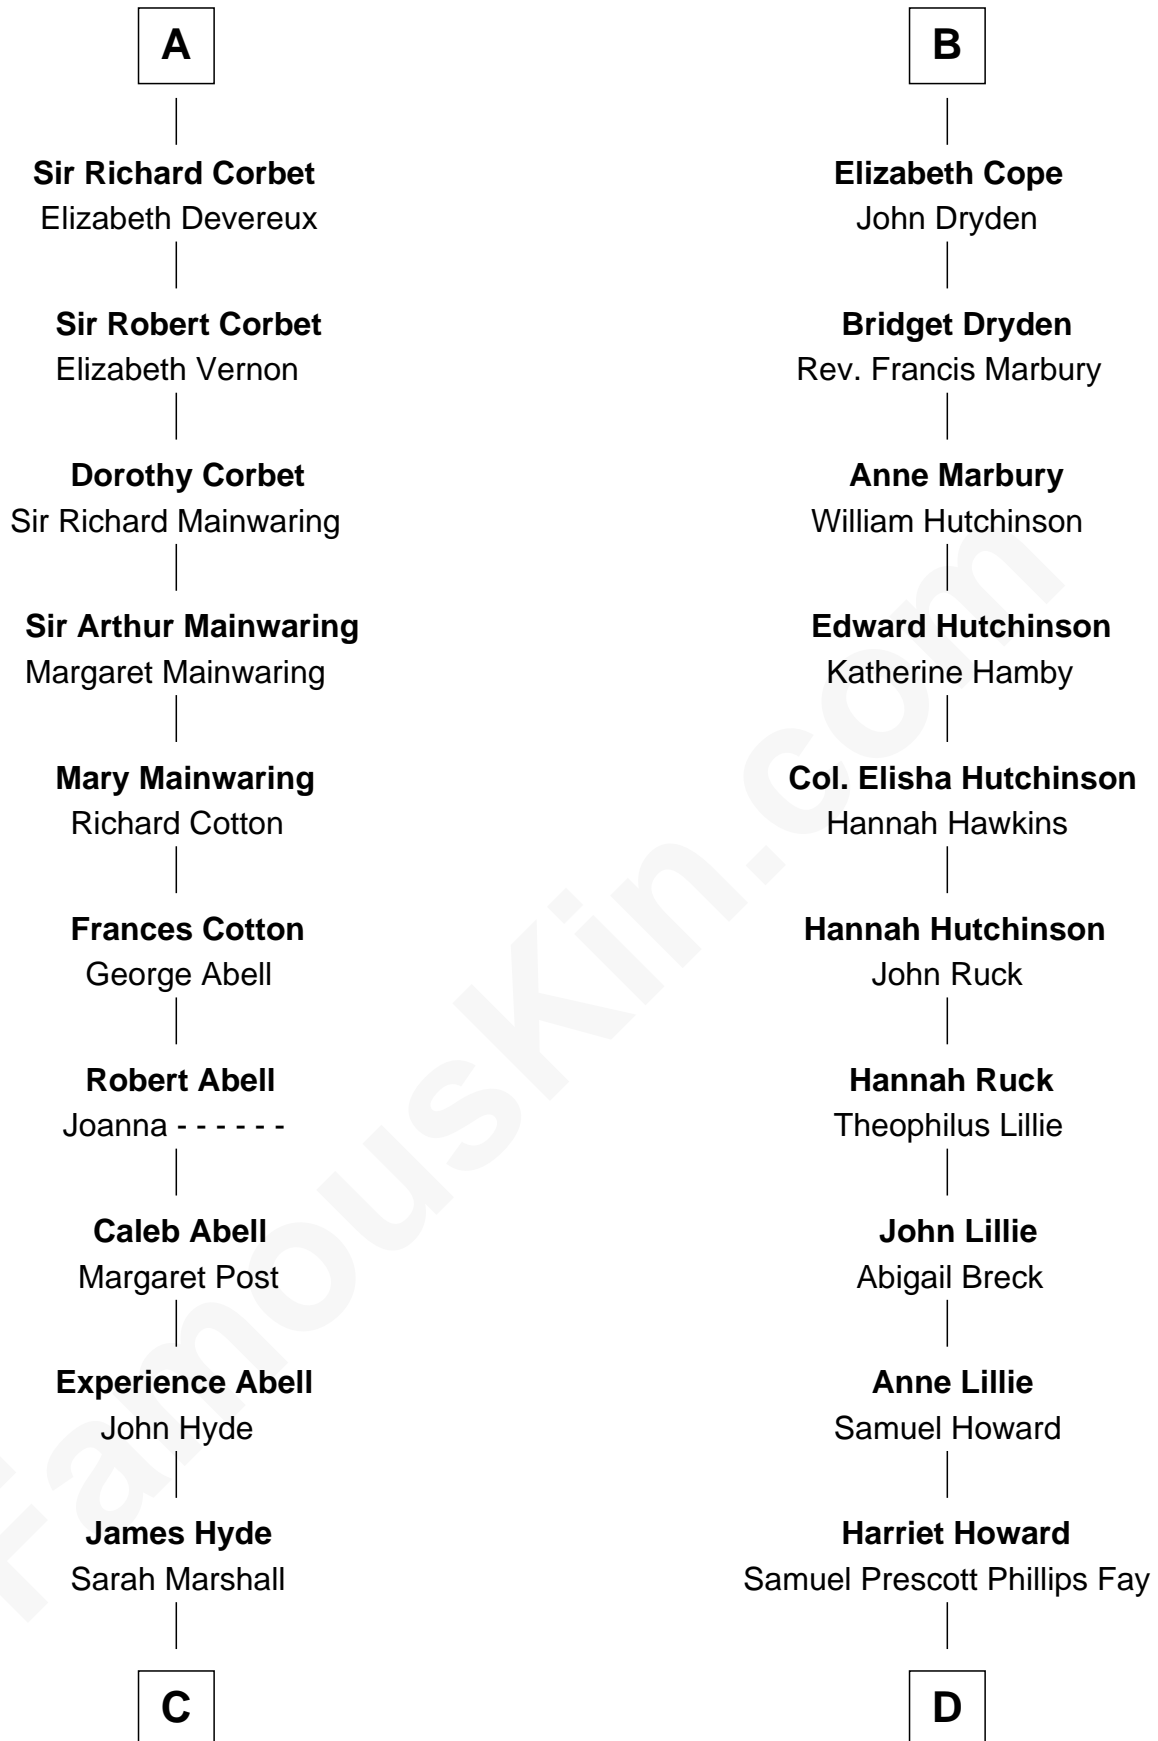

# FamousKin.com Relationship Chart of

**Grover Cleveland**

*22nd and 24th U.S. President*

20th cousin 1 time removed of

**George H. W. Bush**

*41st U.S. President*

**Sir Gilbert Talbot**

Pernel le Boteler

Margaret Verney

**Sir Edward Raleigh**

Anne Chamberlayne

**Bridget Raleigh**

Sir John Cope

**B**

**C**

**Abiah Hyde**  
Aaron Cleveland

**William Cleveland**  
Margaret Falley

**Rev. Richard Falley Cleveland**  
Ann Neal

**Grover Cleveland**  
*22nd and 24th U.S. President*

**D**

**Samuel Howard Fay**  
Susan Montfort Shellman

**Harriet Eleanor Fay**  
Rev. James Smith Bush

**Samuel Prescott Bush**  
Flora Sheldon

**Prescott Sheldon Bush**  
Dorothy Wear Walker

**George H. W. Bush**  
*41st U.S. President*

FamousKin.com