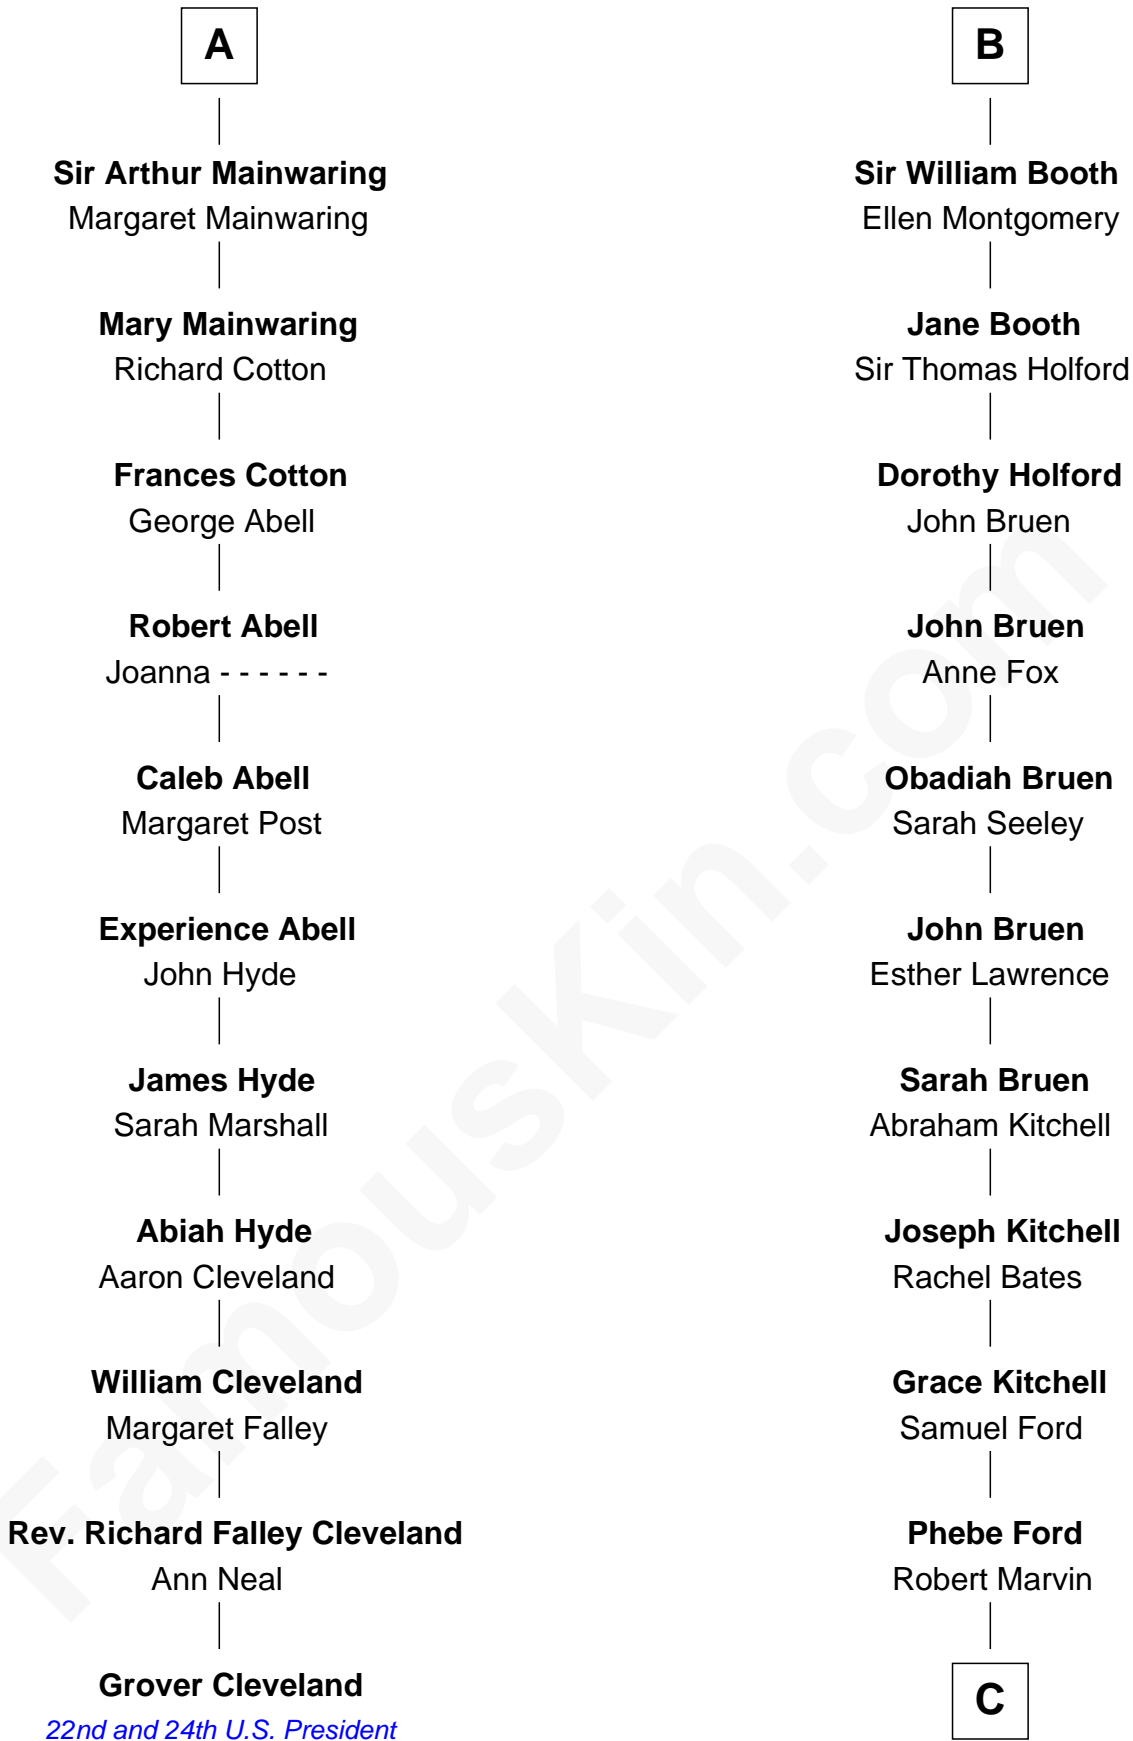

## Relationship Chart of

### Grover Cleveland

22nd and 24th U.S. President

17th cousin 4 times removed of

**Barbara (Pierce) Bush**

First Lady of President George H.W. Bush

**C**

**Samuel Ross Marvin**

Julia Ann Place

**Jerome Place Marvin**

Martha Ann Stokes

**Mabel Marvin**

Scott Pierce

**Marvin Pierce**

Pauline Robinson

**Barbara (Pierce) Bush**

*First Lady of George H.W. Bush*