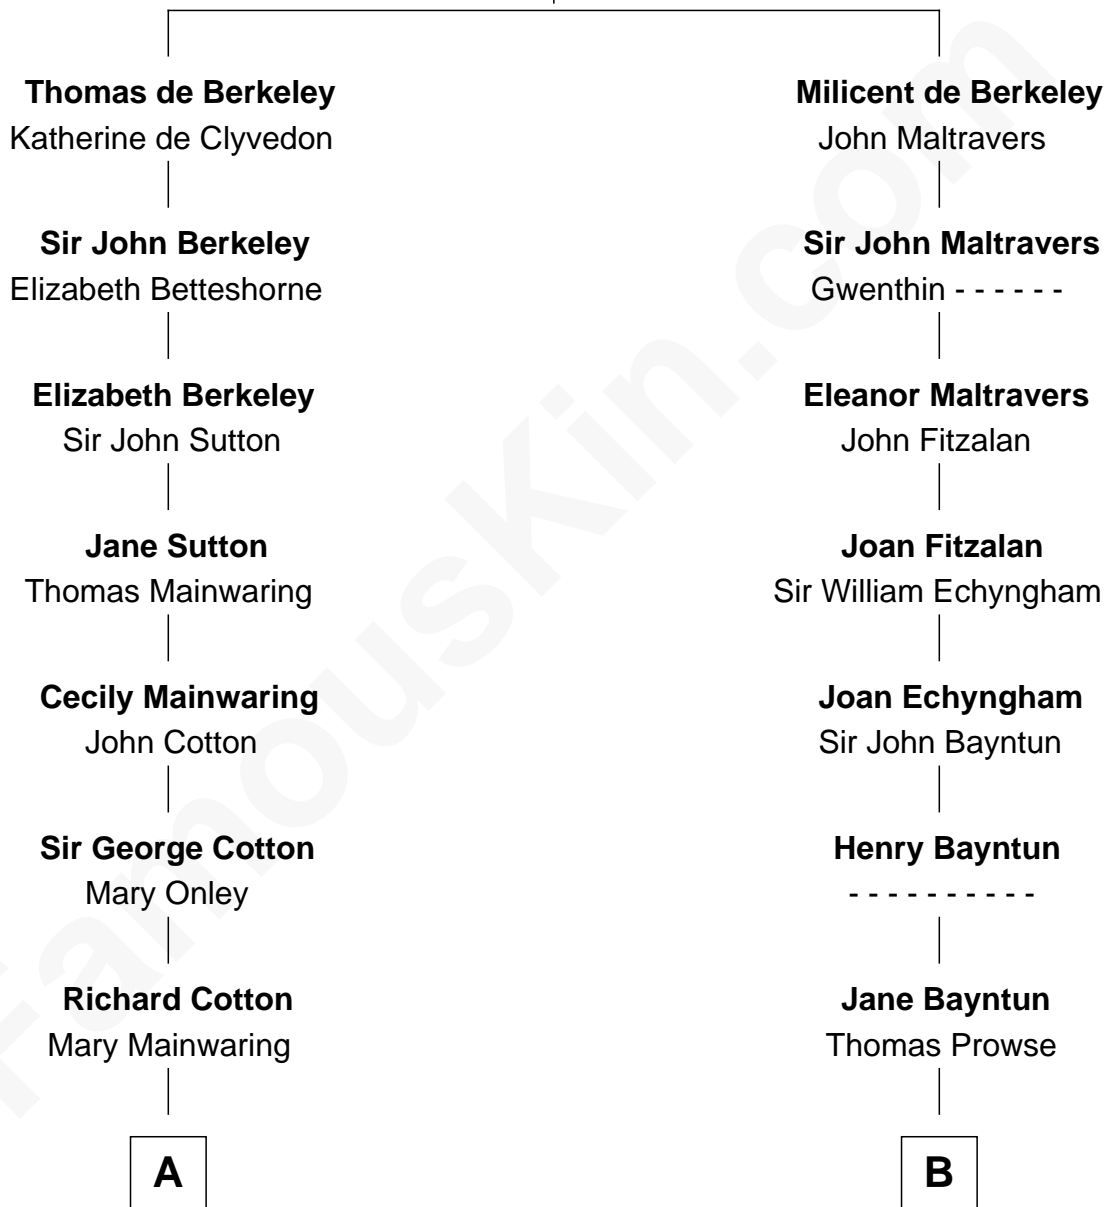

FamousKin.com
Relationship Chart of
Grover Cleveland

22nd and 24th U.S. President

15th cousin 5 times removed of

Barbara (Pierce) Bush

First Lady of President George H.W. Bush

Sir Maurice de Berkeley

Eve la Zouche

C

Jonas James Pierce

Kate Pritzel

Scott Pierce

Mabel Marvin

Marvin Pierce

Pauline Robinson

Barbara (Pierce) Bush

First Lady of George H.W. Bush

FamousKin.com