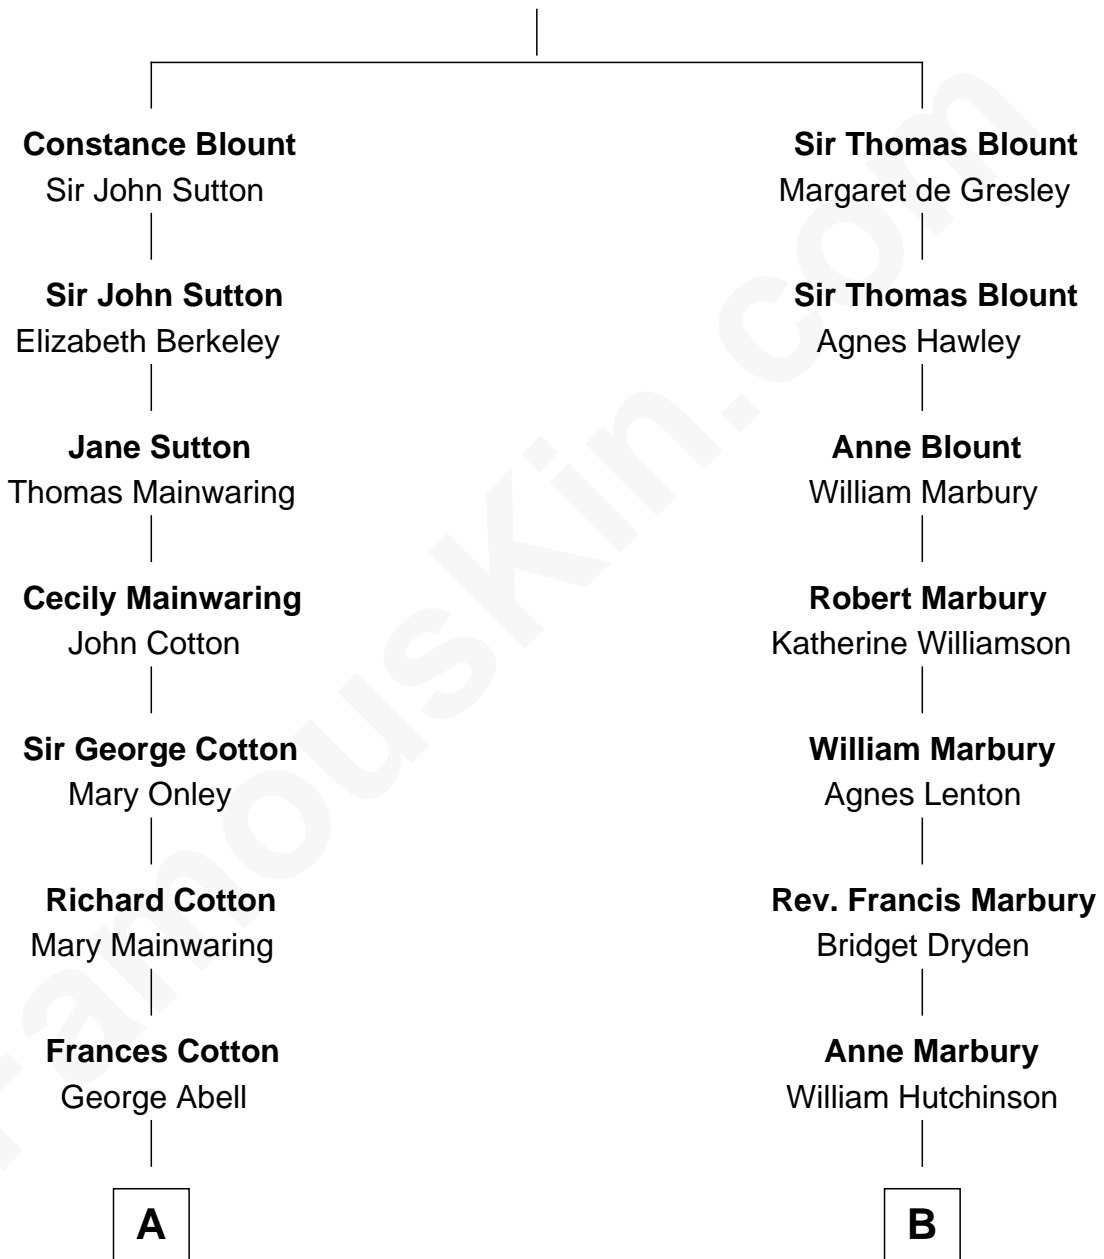

FamousKin.com

Relationship Chart of

Grover Cleveland

22nd and 24th U.S. President

14th cousin 5 times removed of

George W. Bush
43rd U.S. President

Sir Walter Blount
Sancha de Ayala

C

Prescott Sheldon Bush

Dorothy Wear Walker

George Herbert Walker Bush

Barbara Pierce

George W. Bush

43rd U.S. President

FamousKin.com