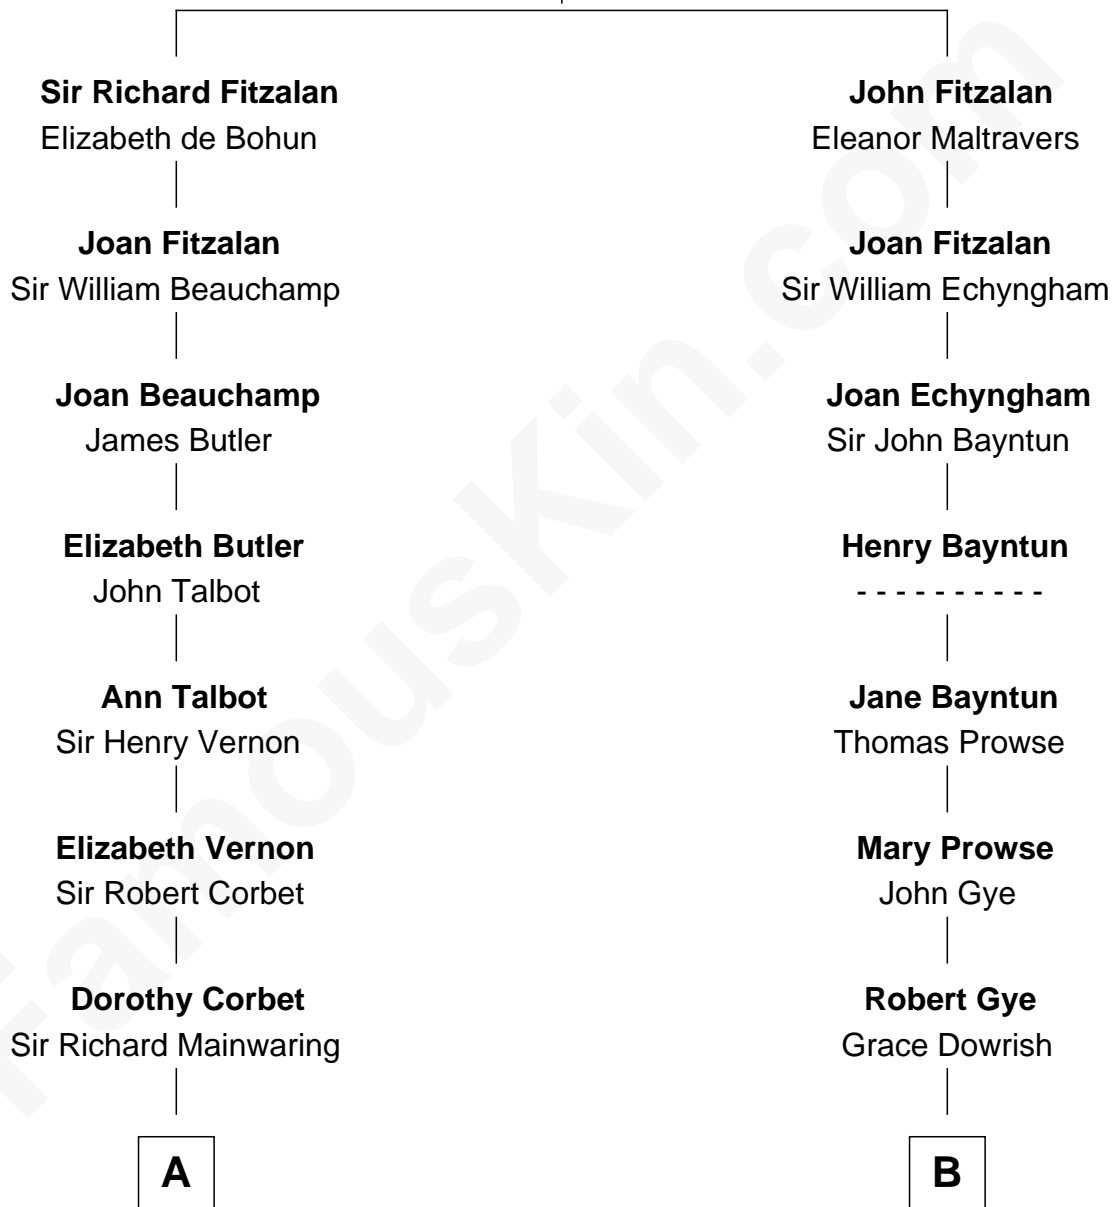

## Relationship Chart of

### Grover Cleveland

22nd and 24th U.S. President

17th cousin 2 times removed of

**George W. Bush**  
43rd U.S. President

**Richard Fitzalan**  
Eleanor Plantagenet

**C**

**Marvin Pierce**  
Pauline Robinson

**Barbara Pierce**  
George Herbert Walker Bush

**George W. Bush**  
*43rd U.S. President*

FamousKin.com