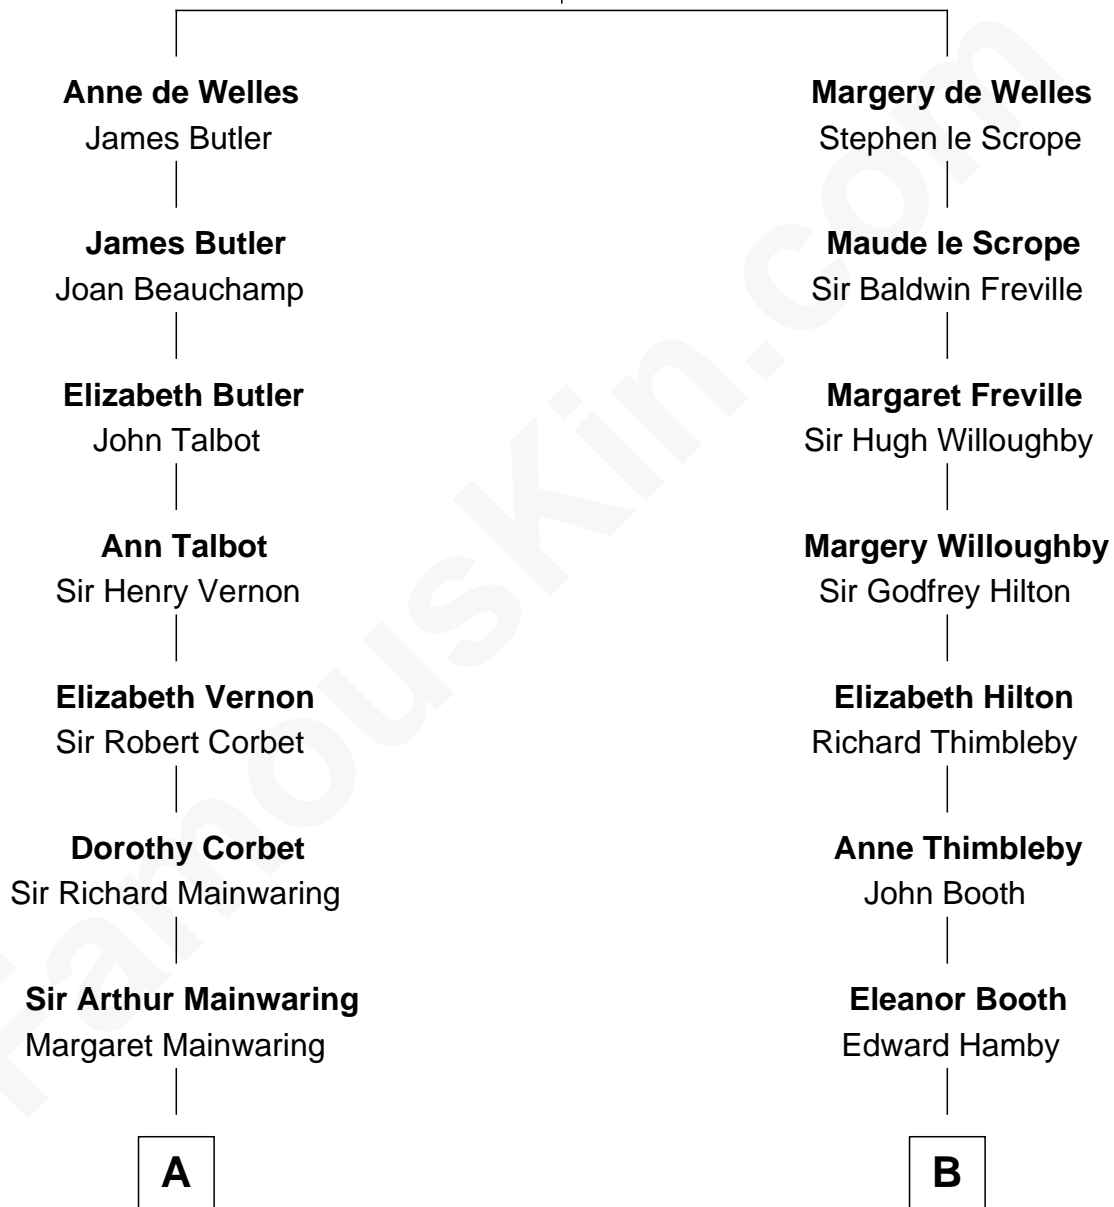

FamousKin.com

Relationship Chart of

Grover Cleveland

22nd and 24th U.S. President

16th cousin 5 times removed of

George W. Bush
43rd U.S. President

John de Welles
Maud de Roos

C

Harriet Eleanor Fay
Rev. James Smith Bush

Samuel Prescott Bush
Flora Sheldon

Prescott Sheldon Bush
Dorothy Wear Walker

George Herbert Walker Bush
Barbara Pierce

George W. Bush
43rd U.S. President

FamousKin.com