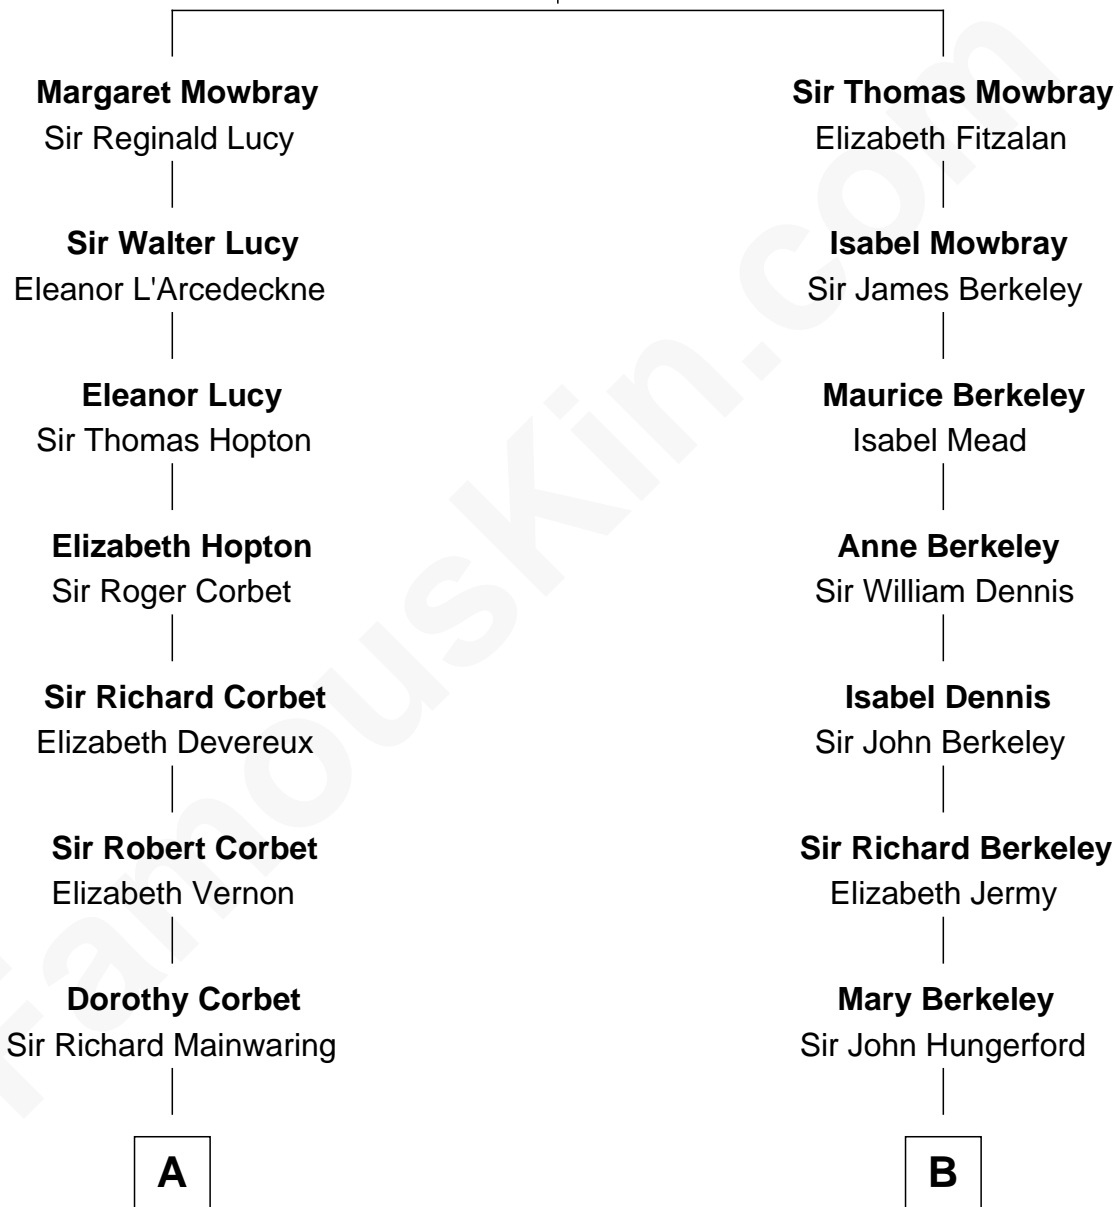

FamousKin.com

Relationship Chart of

Grover Cleveland

22nd and 24th U.S. President

17th cousin 3 times removed of

George W. Bush
43rd U.S. President

John de Mowbray
Elizabeth de Segrave

C

Samuel Prescott Bush

Flora Sheldon

Prescott Sheldon Bush

Dorothy Wear Walker

George Herbert Walker Bush

Barbara Pierce

George W. Bush

43rd U.S. President