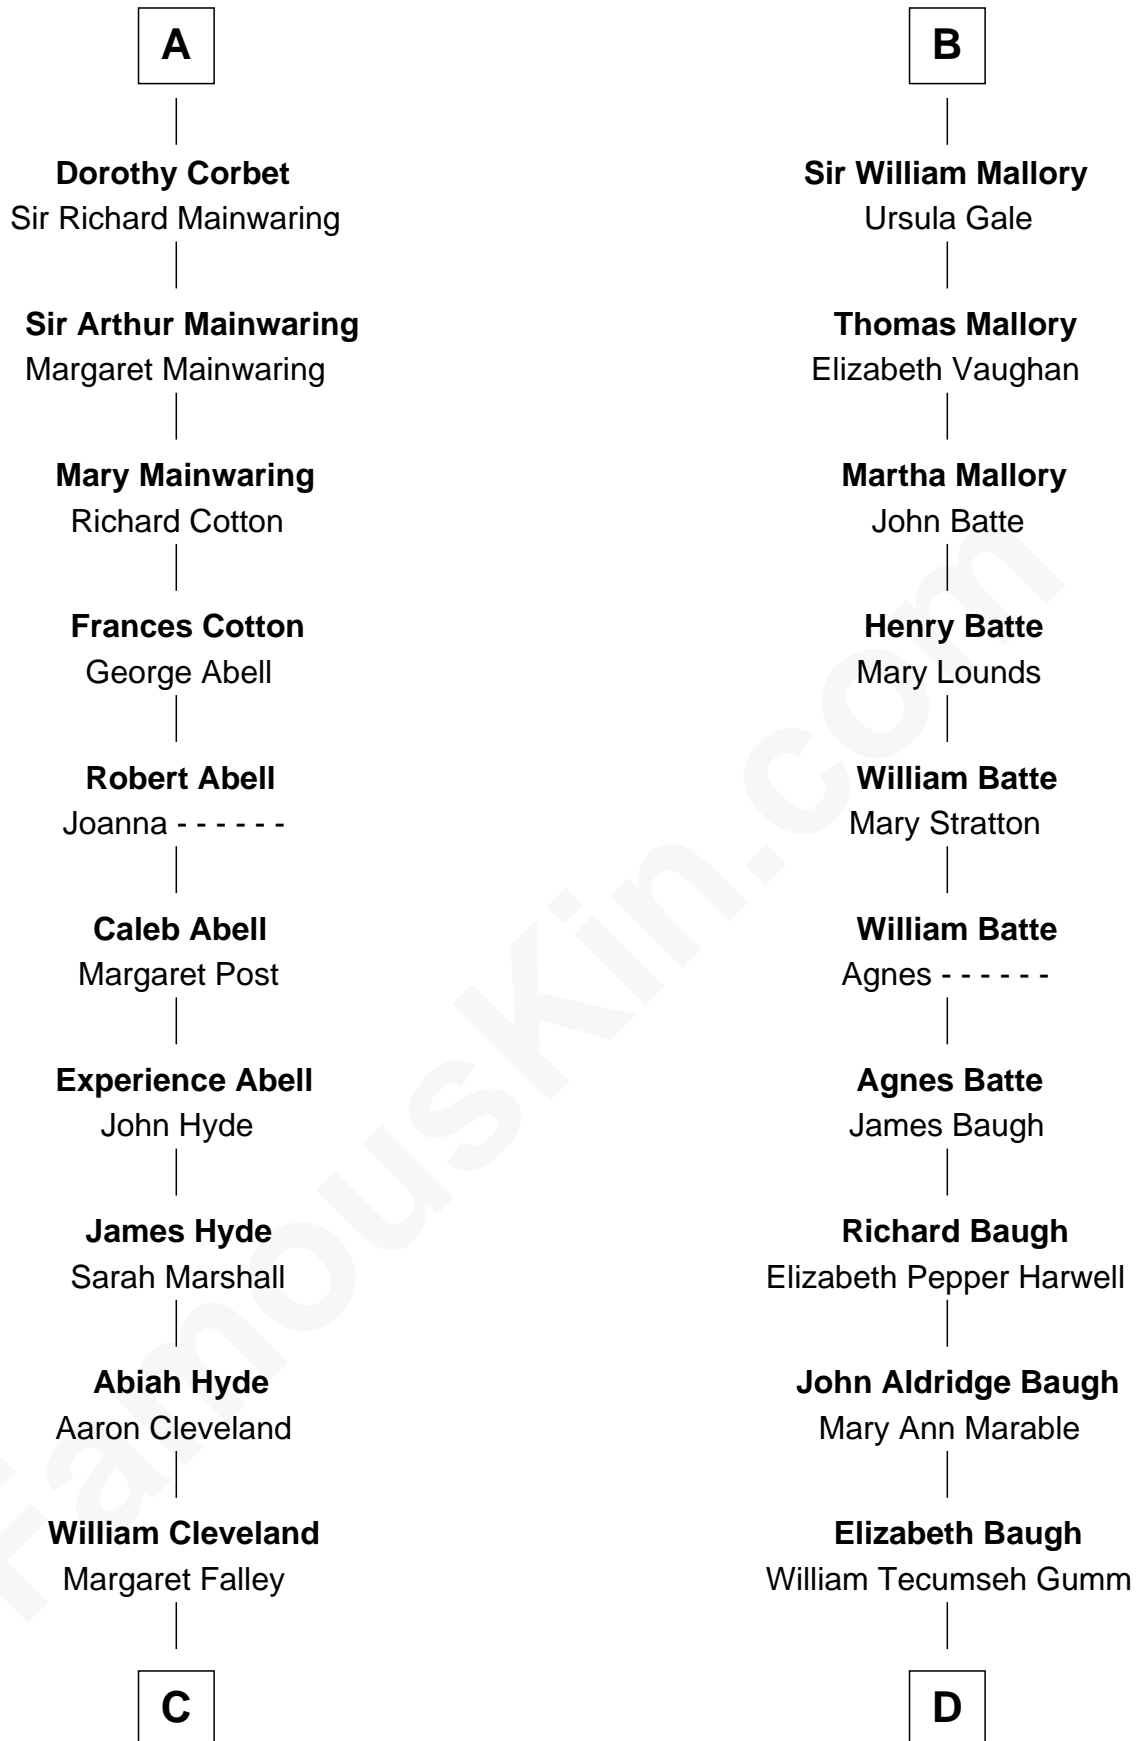

FamousKin.com Relationship Chart of

Grover Cleveland
22nd and 24th U.S. President

18th cousin of

Judy Garland
Singer and Movie Actress

Edmund Fitzalan
Alice de Warenne

FamousKin.com