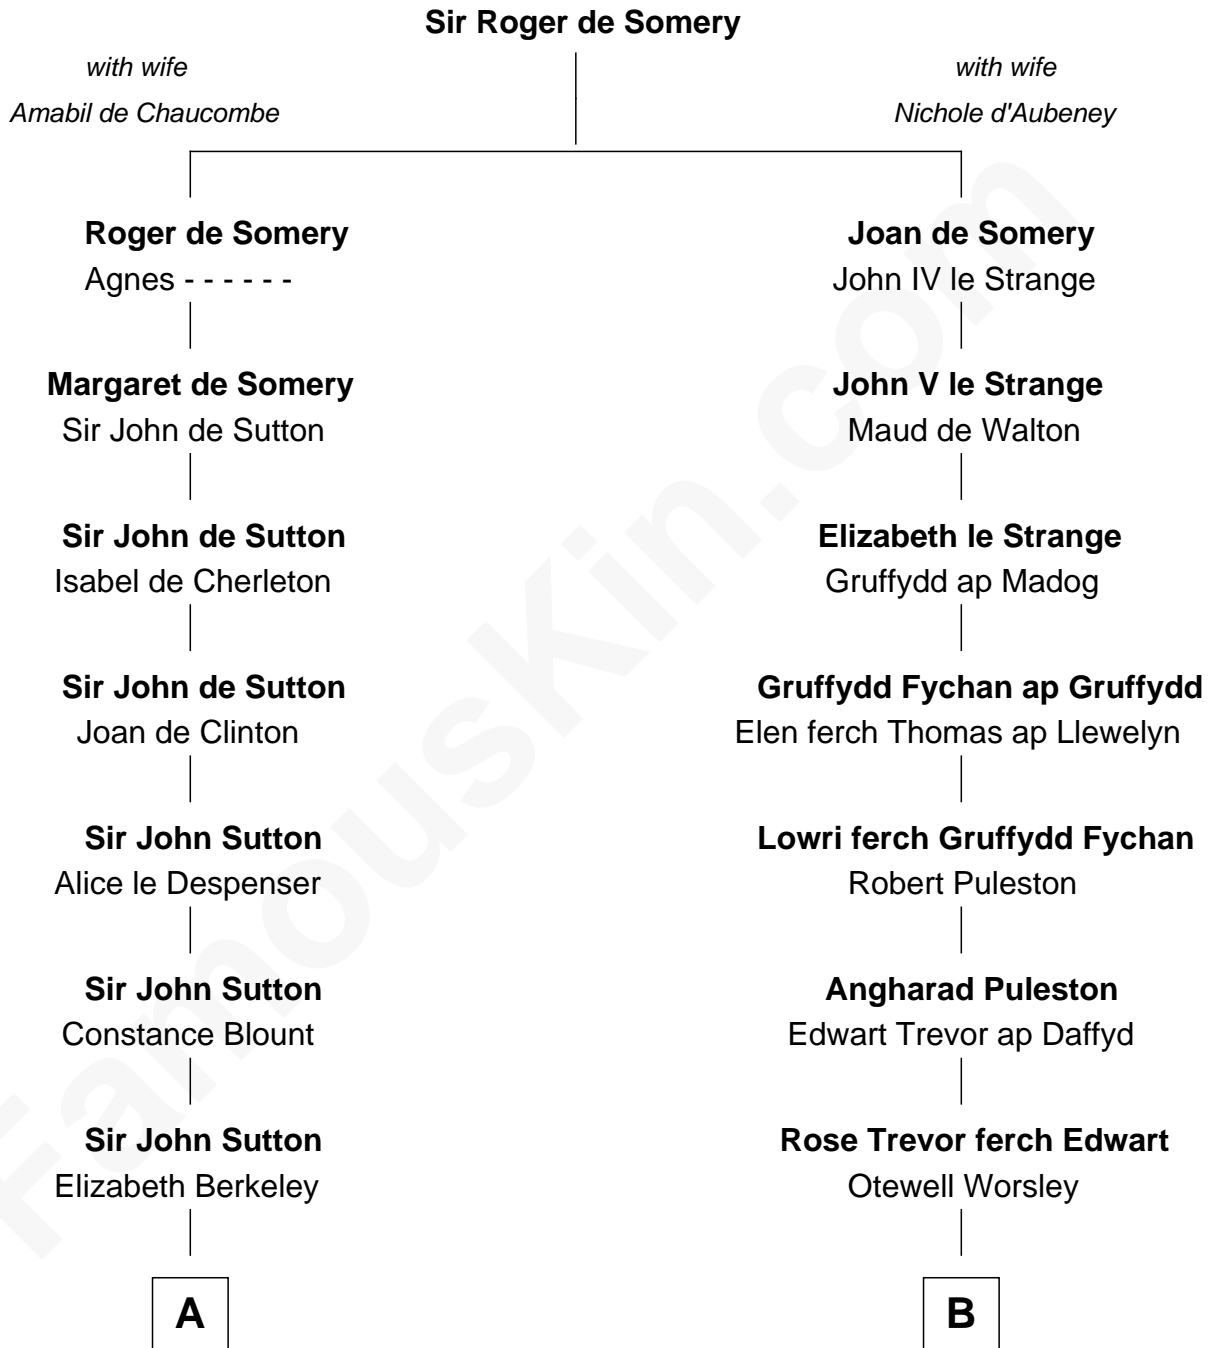

Eliphalet Remington

Founder of Remington Arms Company