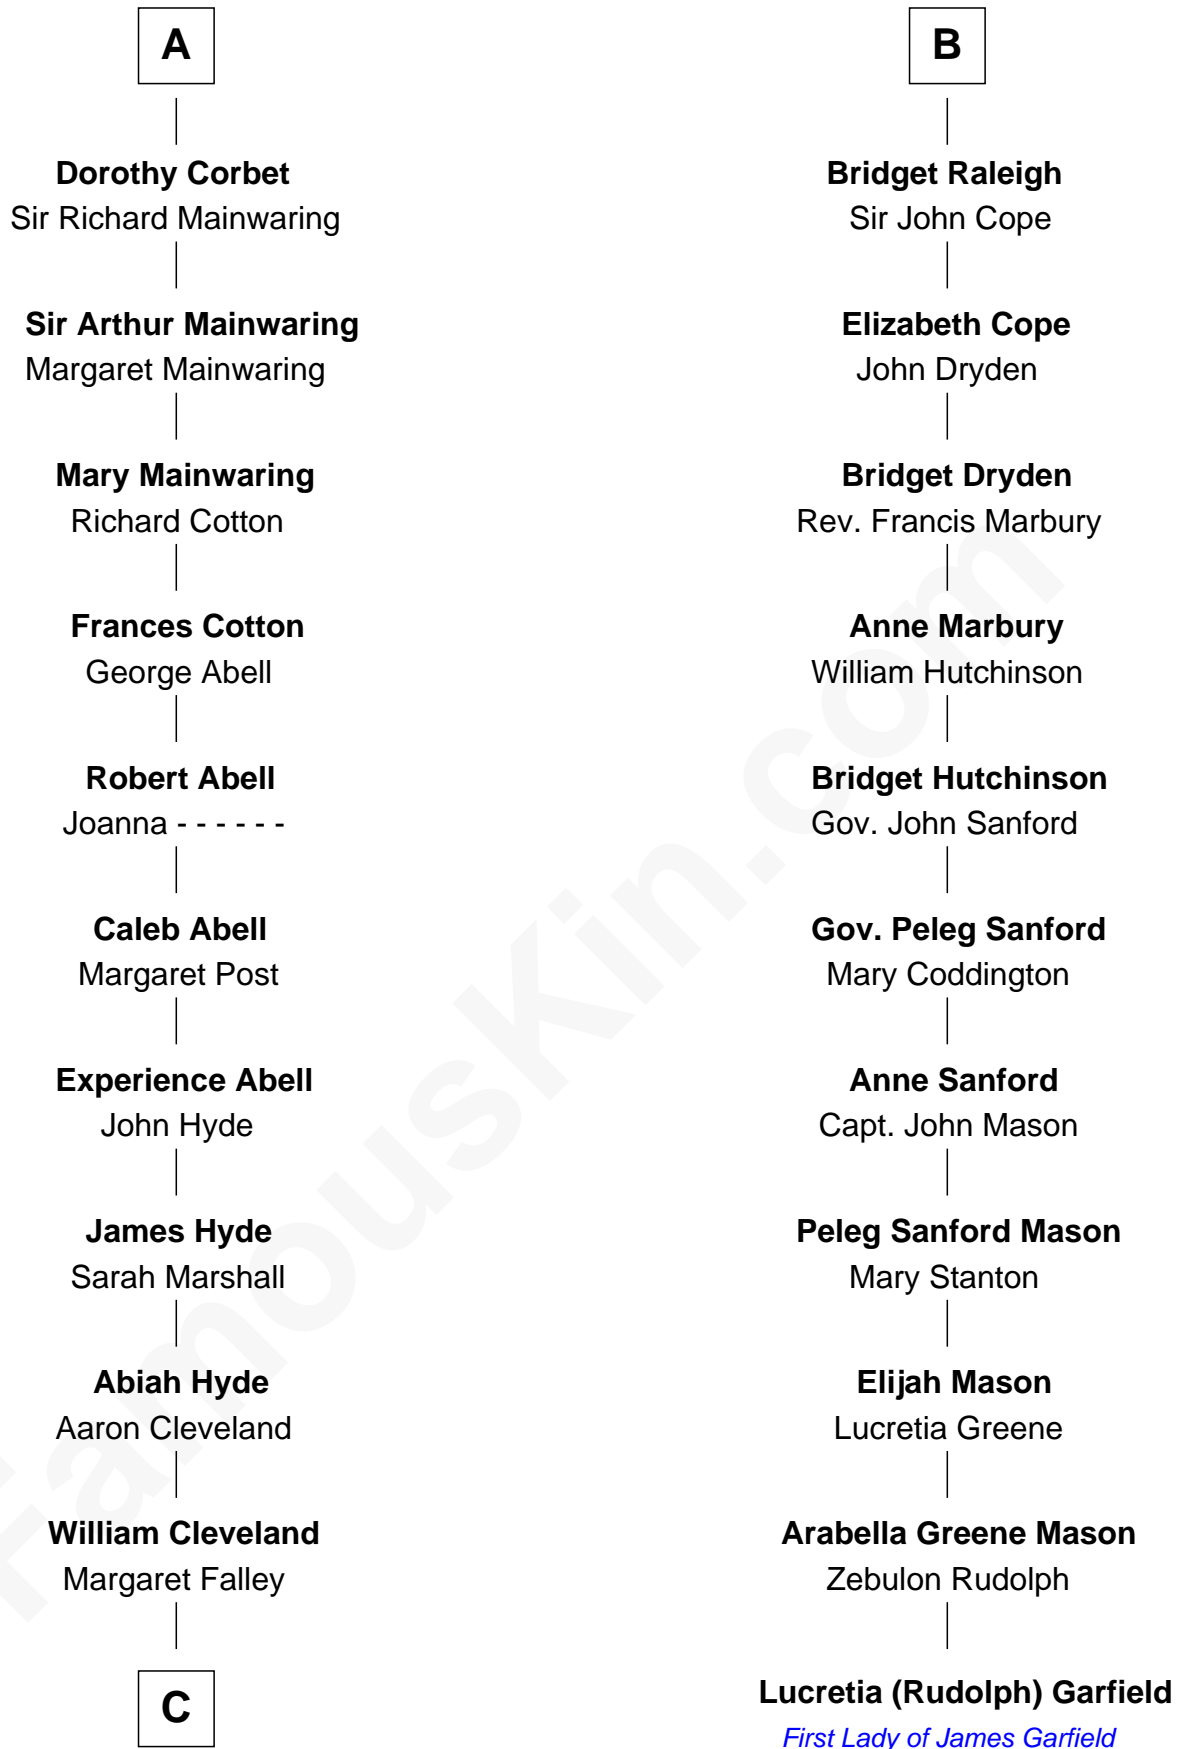

FamousKin.com

Relationship Chart of

Grover Cleveland

22nd and 24th U.S. President

17th cousin 1 time removed of

Lucretia (Rudolph) Garfield

First Lady of President James Garfield

Edmund Fitzalan

Alice de Warenne

C

Rev. Richard Falley Cleveland

Ann Neal

Grover Cleveland

22nd and 24th U.S. President

FamousKin.com