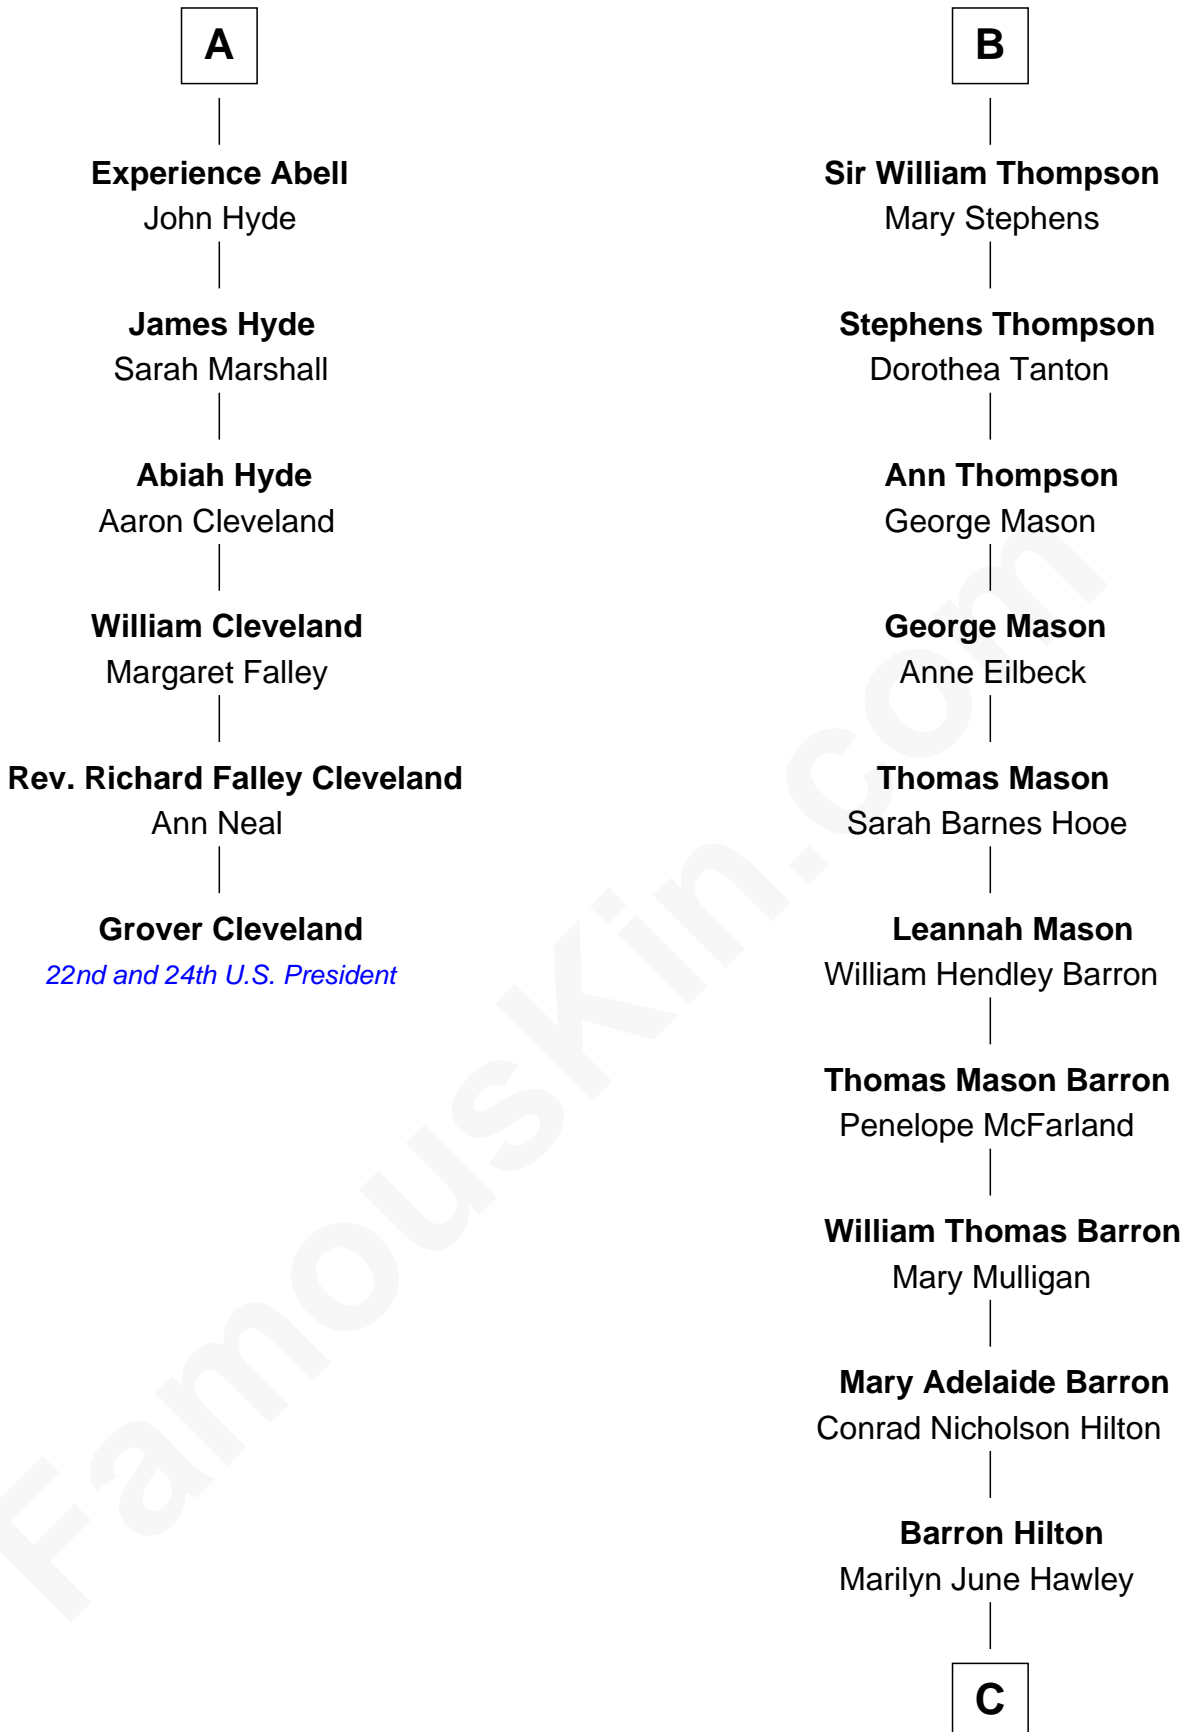

FamousKin.com

Relationship Chart of

Grover Cleveland

22nd and 24th U.S. President

12th cousin 6 times removed of

Paris Hilton

Socialite and TV Personality

Sir John Sutton
Elizabeth Berkeley