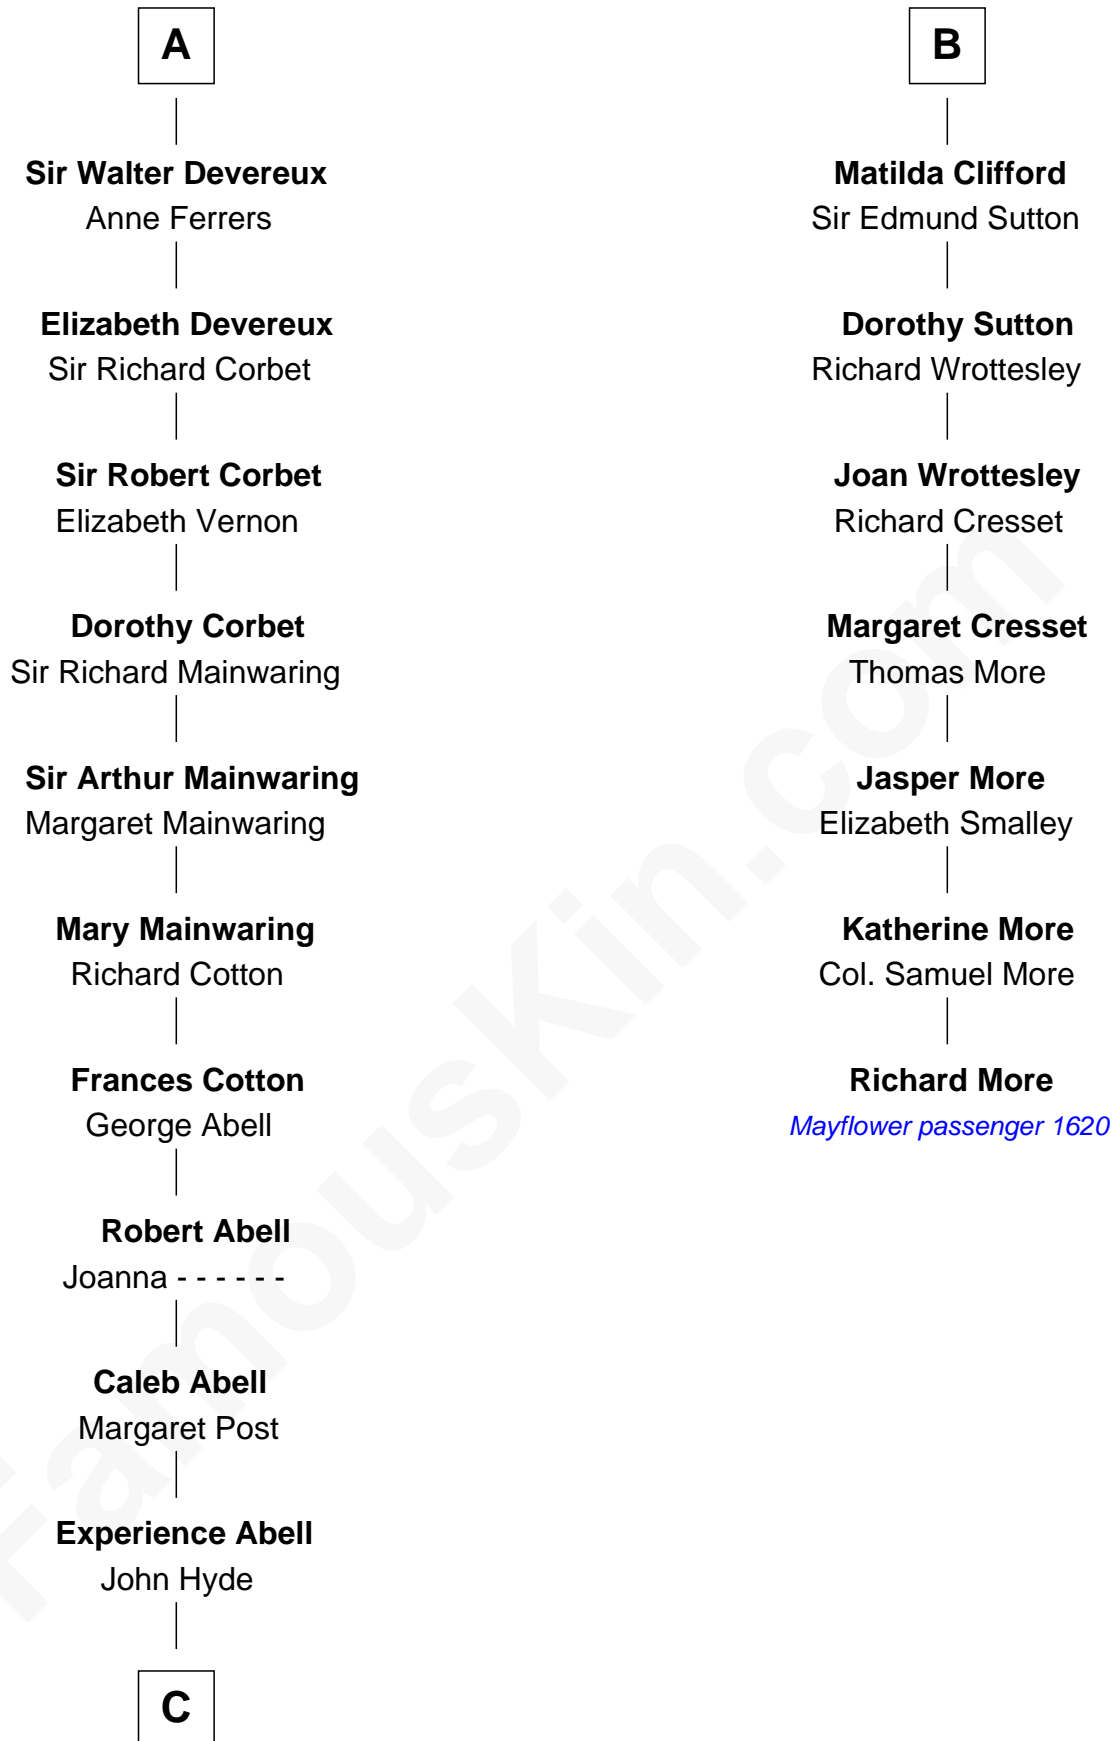

## Relationship Chart of

### Grover Cleveland

22nd and 24th U.S. President

13th cousin 8 times removed of

**Richard More**

(c1614 - c1696) Mayflower passenger 1620

**MAYFLOWER**

**C**

James Hyde  
Sarah Marshall

Abiah Hyde  
Aaron Cleveland

William Cleveland  
Margaret Falley

Rev. Richard Falley Cleveland  
Ann Neal

Grover Cleveland  
*22nd and 24th U.S. President*

FamousKin.com