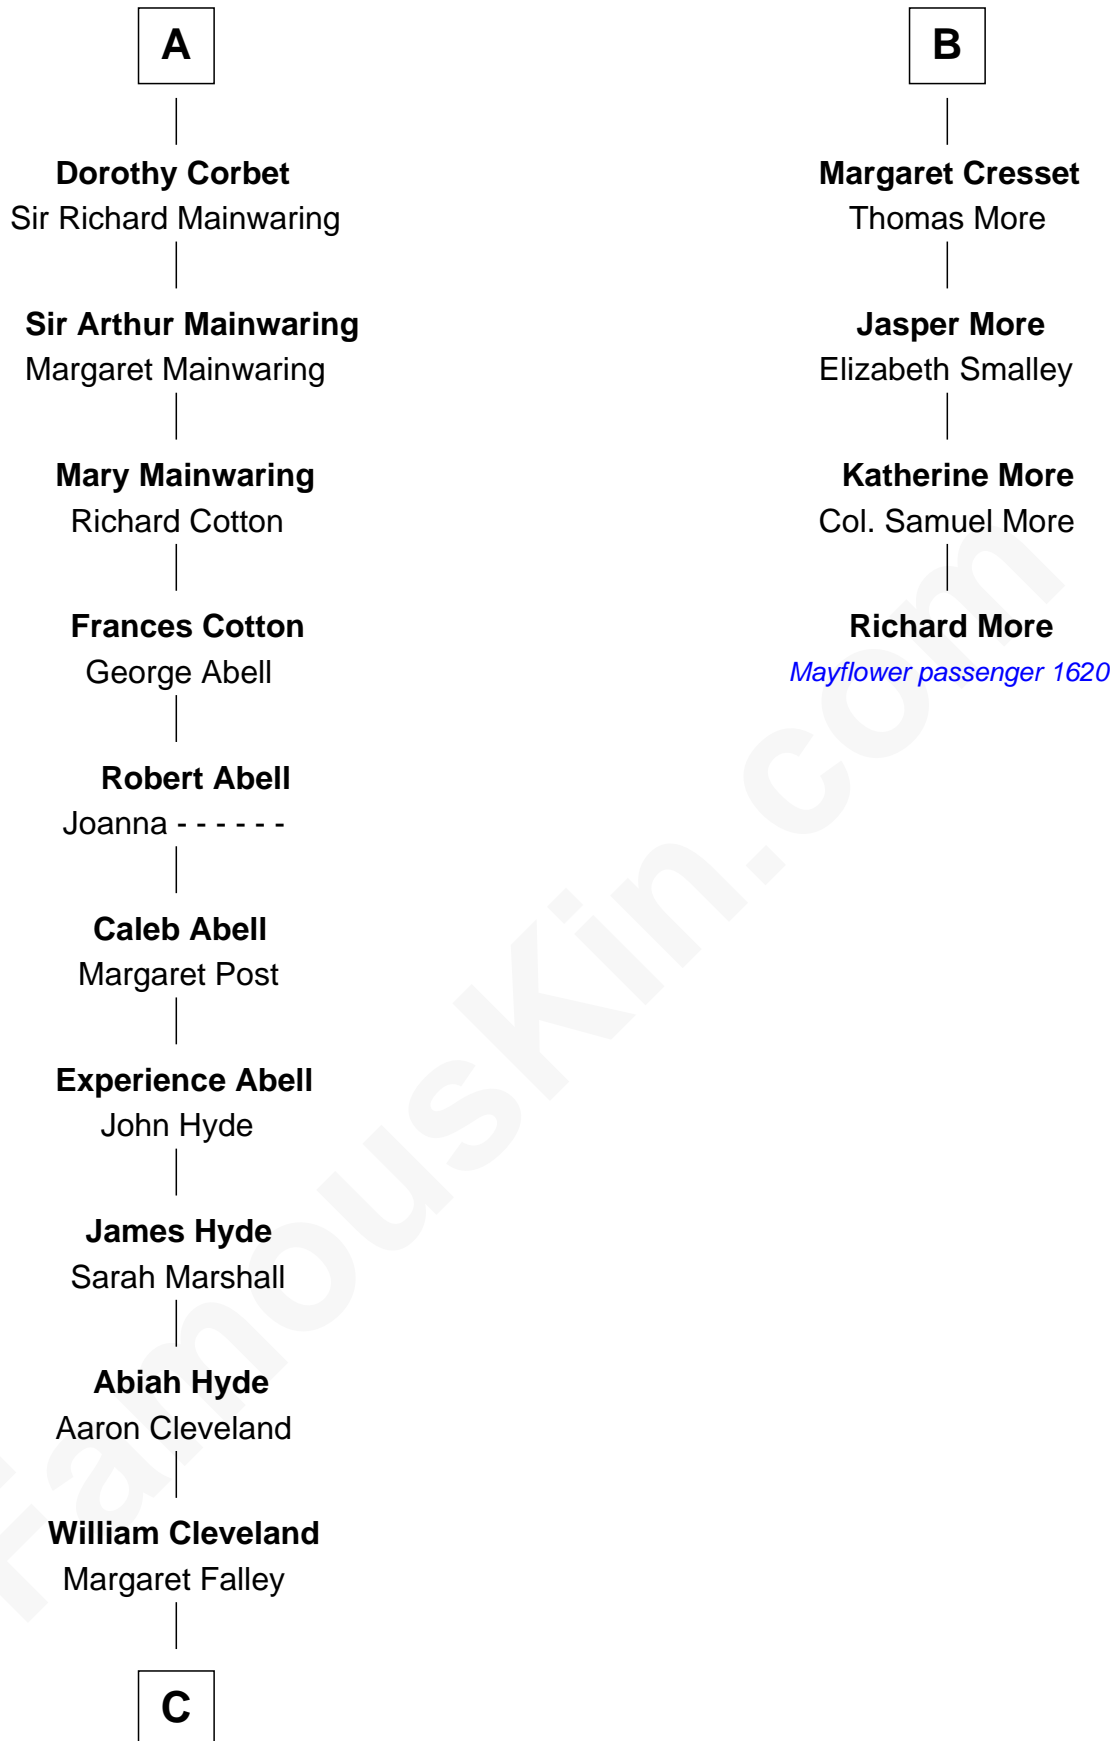

FamousKin.com

Relationship Chart of

Grover Cleveland

22nd and 24th U.S. President

10th cousin 8 times removed of

Richard More

(c1614 - c1696) Mayflower passenger 1620

MAYFLOWER

C

Rev. Richard Falley Cleveland

Ann Neal

Grover Cleveland

22nd and 24th U.S. President

FamousKin.com