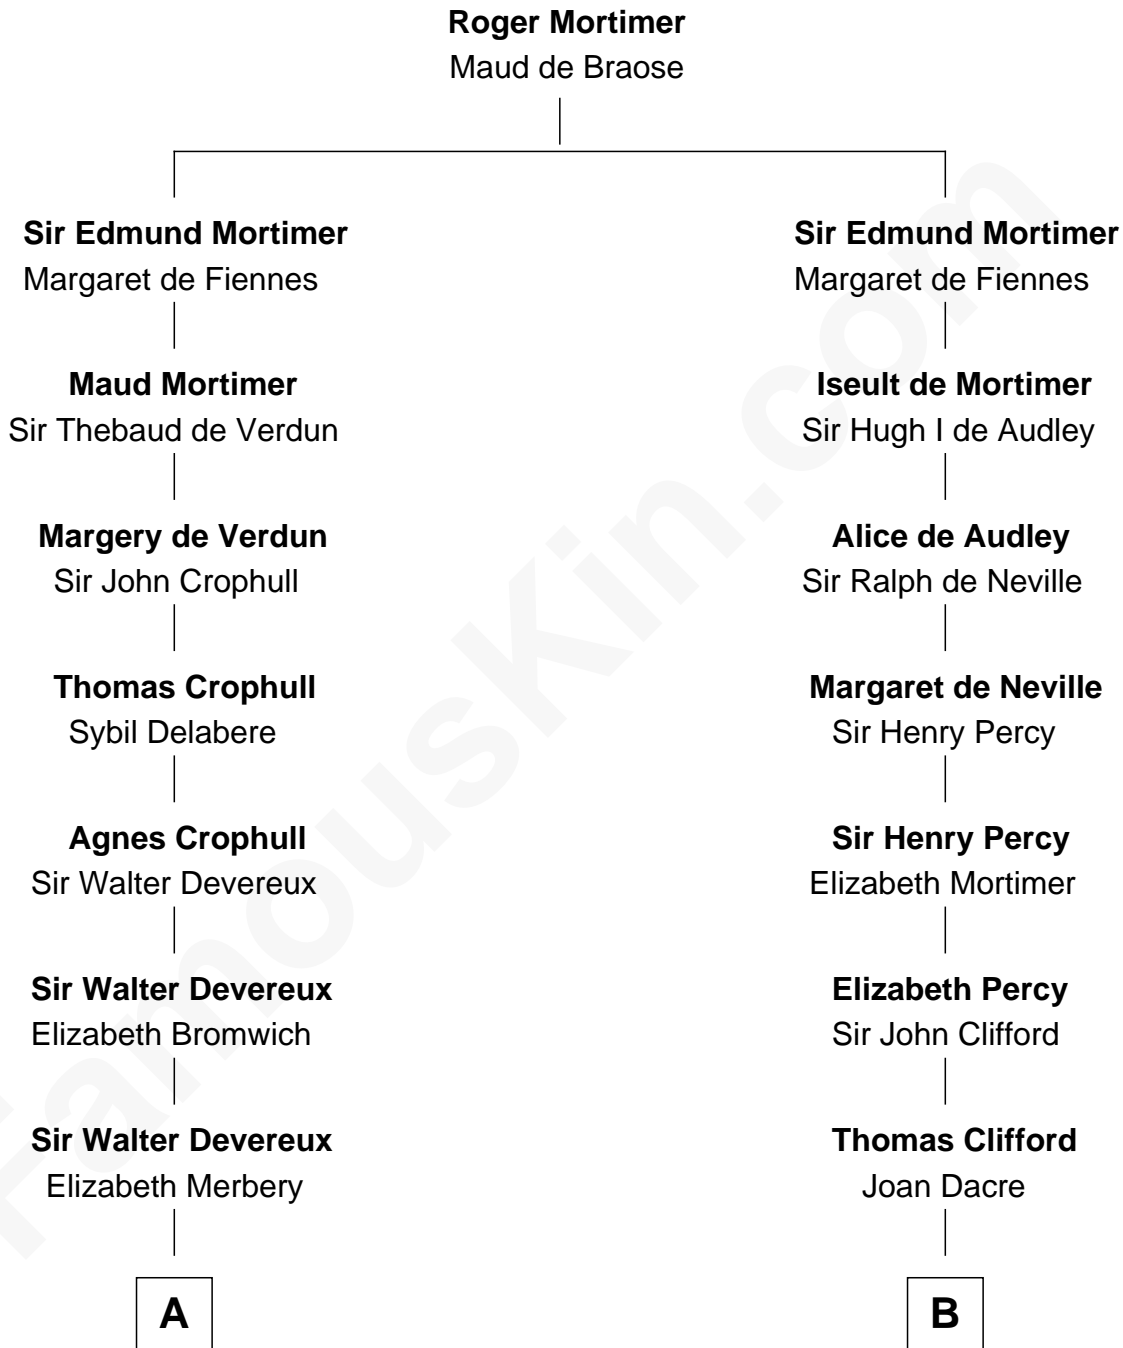

FamousKin.com

Relationship Chart of

Grover Cleveland

22nd and 24th U.S. President

13th cousin 8 times removed of

Richard More

(c1614 - c1696) Mayflower passenger 1620

MAYFLOWER

C

James Hyde
Sarah Marshall

Abiah Hyde
Aaron Cleveland

William Cleveland
Margaret Falley

Rev. Richard Falley Cleveland
Ann Neal

Grover Cleveland
22nd and 24th U.S. President

FamousKin.com