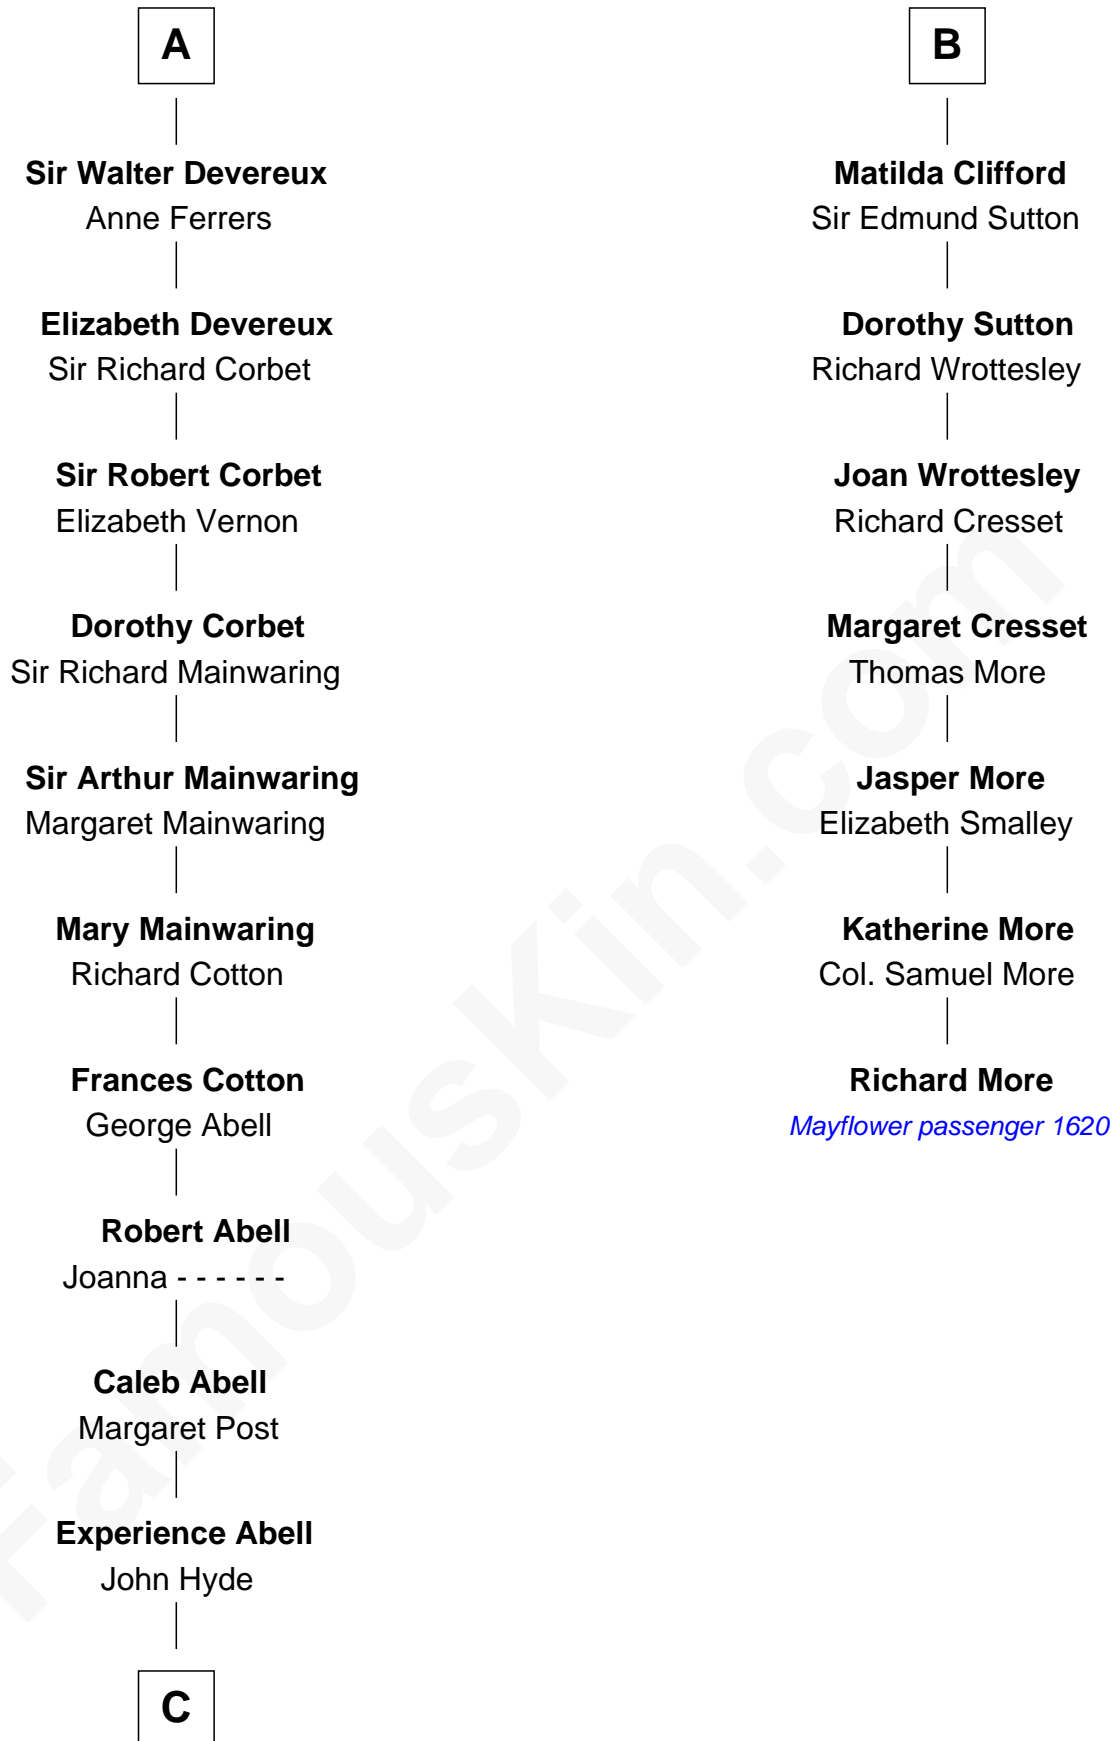

FamousKin.com

Relationship Chart of

Grover Cleveland

22nd and 24th U.S. President

13th cousin 8 times removed of

Richard More

(c1614 - c1696) Mayflower passenger 1620

MAYFLOWER

C

James Hyde
Sarah Marshall

Abiah Hyde
Aaron Cleveland

William Cleveland
Margaret Falley

Rev. Richard Falley Cleveland
Ann Neal

Grover Cleveland
22nd and 24th U.S. President

FamousKin.com