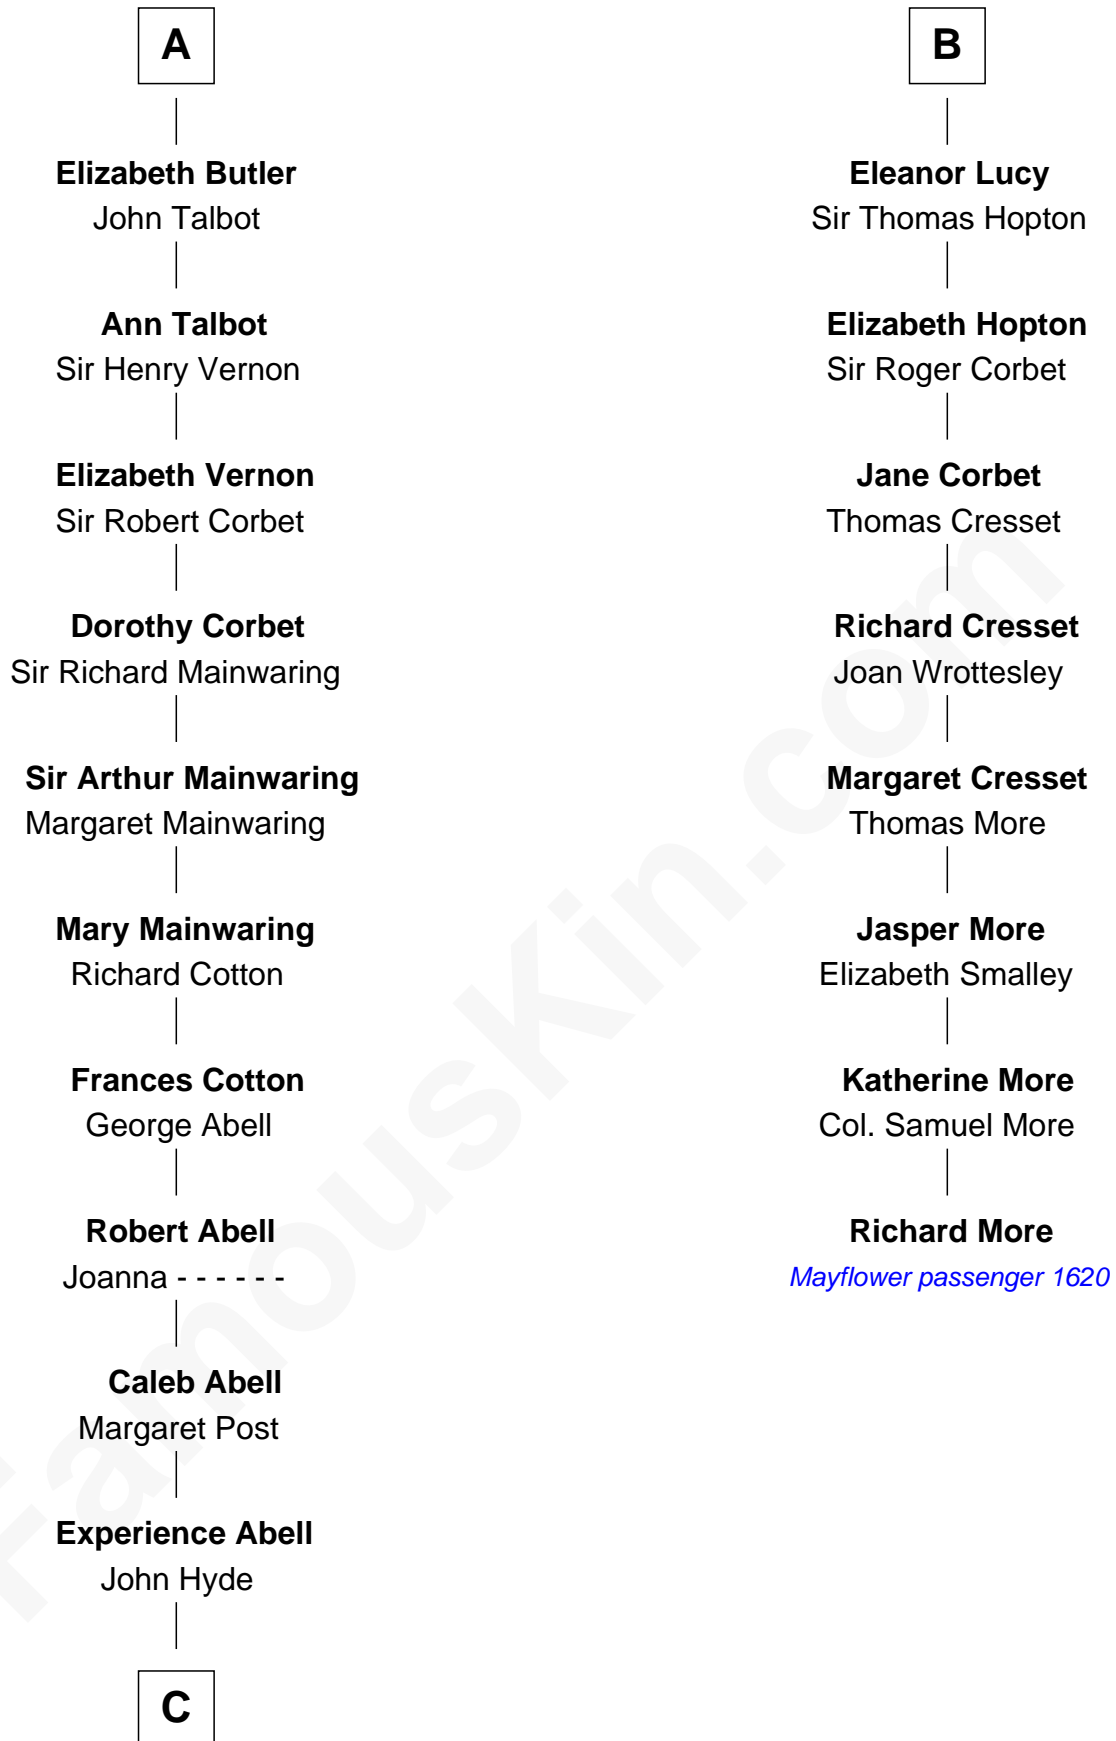

FamousKin.com

Relationship Chart of

Grover Cleveland

22nd and 24th U.S. President

14th cousin 7 times removed of

Richard More

(c1614 - c1696) Mayflower passenger 1620

MAYFLOWER

Joan Fitzalan
Sir William Beauchamp

Joan Beauchamp
James Butler

A

Matilda of Brabant
Robert I, Count of Artois

Blanche of Artois
Edmund Plantagenet

Henry Plantagenet
Maud de Chaworth

Joan of Lancaster
John de Mowbray

John de Mowbray
Elizabeth de Segrave

Margaret Mowbray
Sir Reginald Lucy

Sir Walter Lucy
Eleanor L'Arcedeckne

B

C

James Hyde
Sarah Marshall

Abiah Hyde
Aaron Cleveland

William Cleveland
Margaret Falley