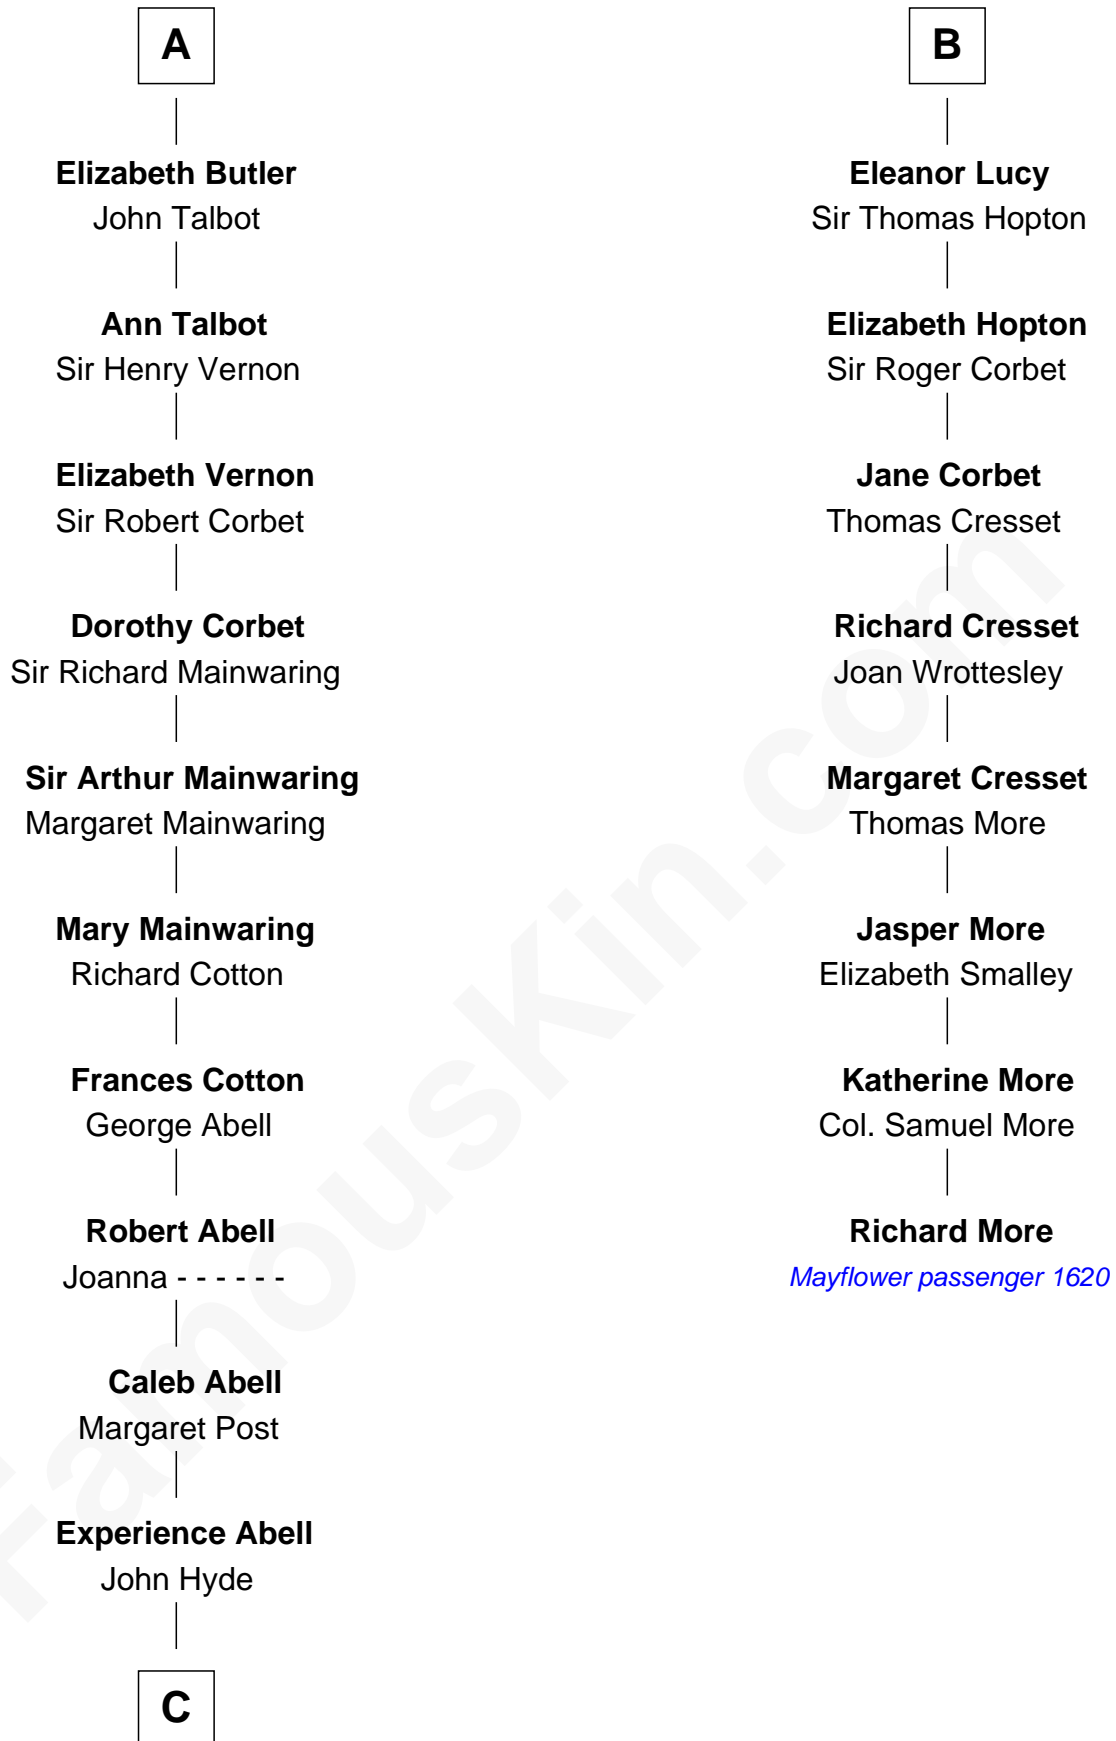

FamousKin.com

Relationship Chart of

Grover Cleveland

22nd and 24th U.S. President

14th cousin 7 times removed of

Richard More

(c1614 - c1696) Mayflower passenger 1620

MAYFLOWER

C

James Hyde
Sarah Marshall

Abiah Hyde
Aaron Cleveland

William Cleveland
Margaret Falley

Rev. Richard Falley Cleveland
Ann Neal

Grover Cleveland
22nd and 24th U.S. President

FamousKin.com