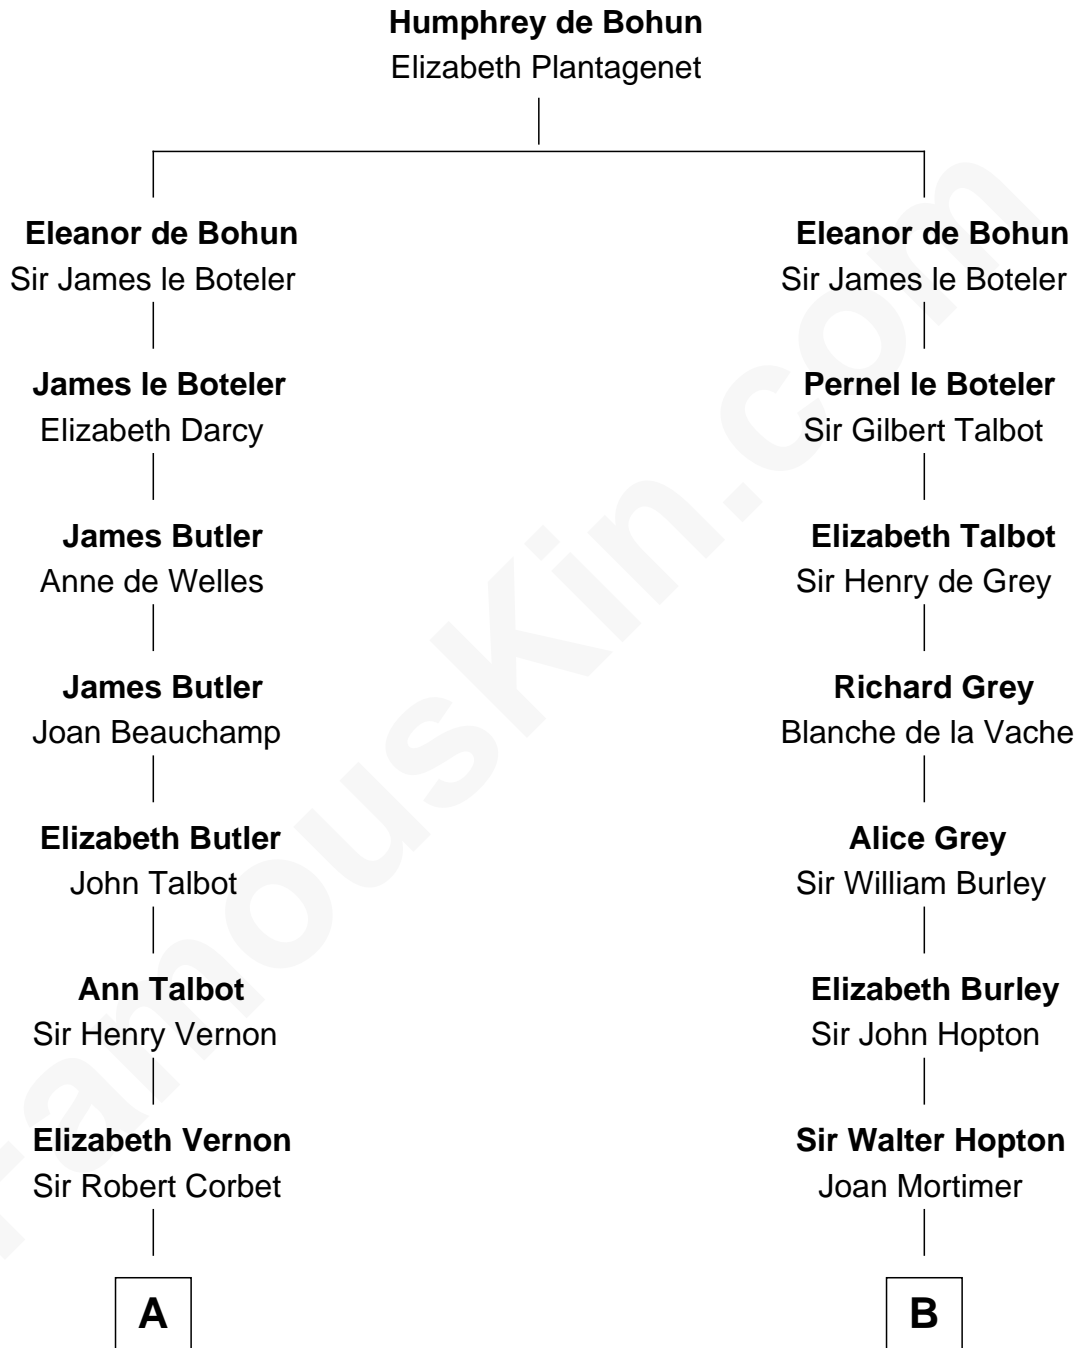

## Relationship Chart of

### Grover Cleveland

22nd and 24th U.S. President

14th cousin 4 times removed of

**Richard More**

(c1614 - c1696) Mayflower passenger 1620

**MAYFLOWER**

**C**

Rev. Richard Falley Cleveland

Ann Neal

**Grover Cleveland**

*22nd and 24th U.S. President*

FamousKin.com