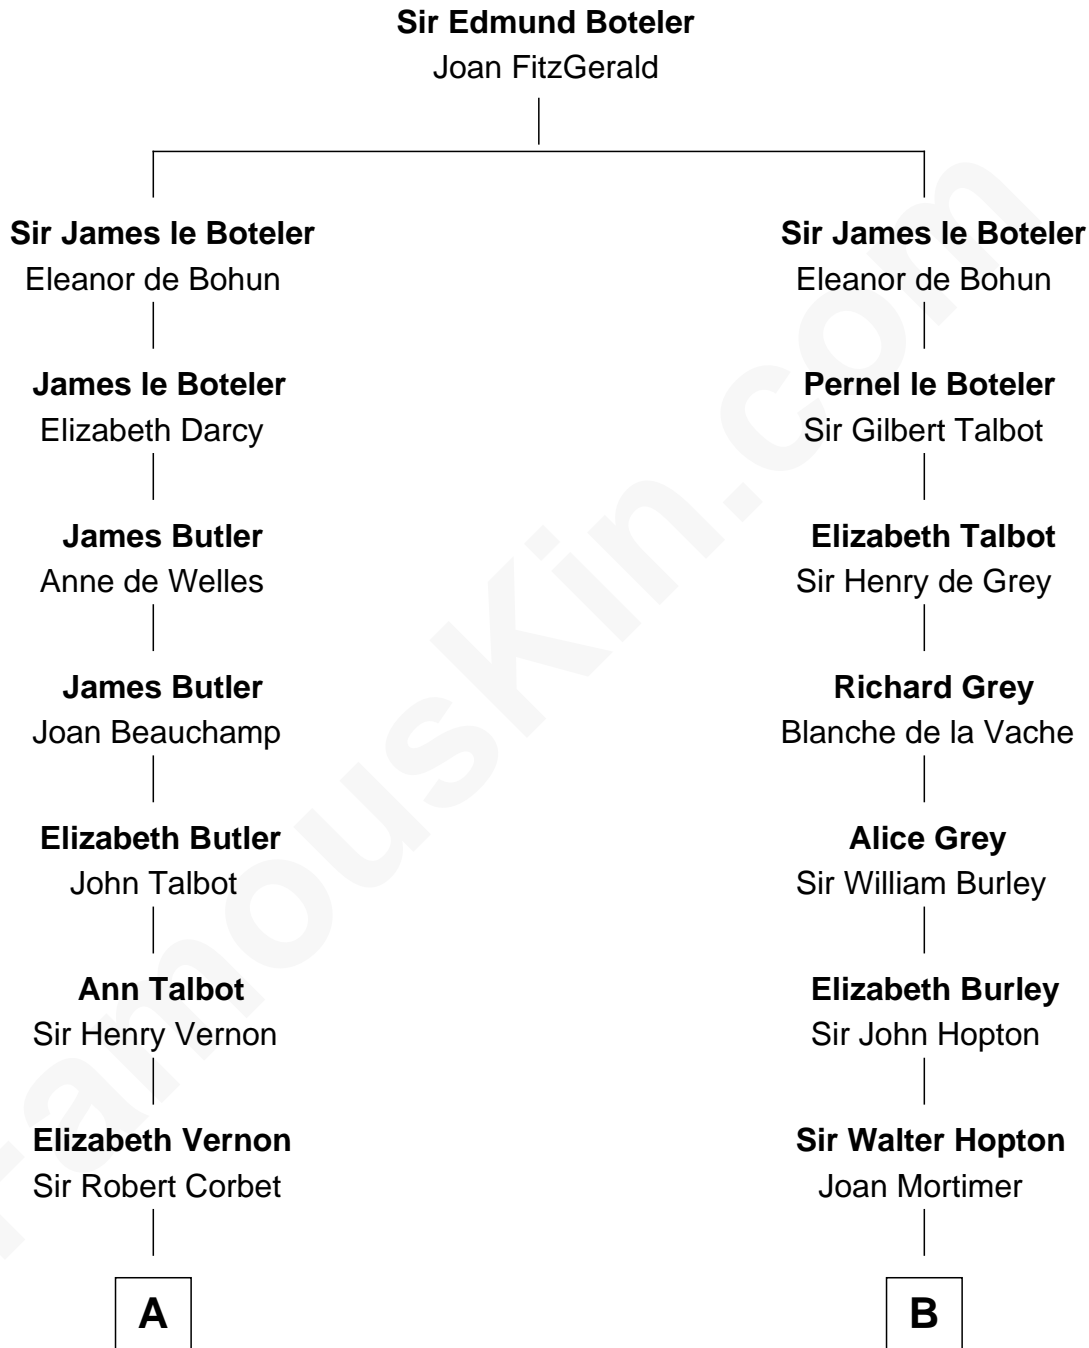

## Relationship Chart of

### Grover Cleveland

22nd and 24th U.S. President

14th cousin 4 times removed of

**Richard More**

(c1614 - c1696) Mayflower passenger 1620

**MAYFLOWER**

**C**

Rev. Richard Falley Cleveland

Ann Neal

**Grover Cleveland**

*22nd and 24th U.S. President*

FamousKin.com