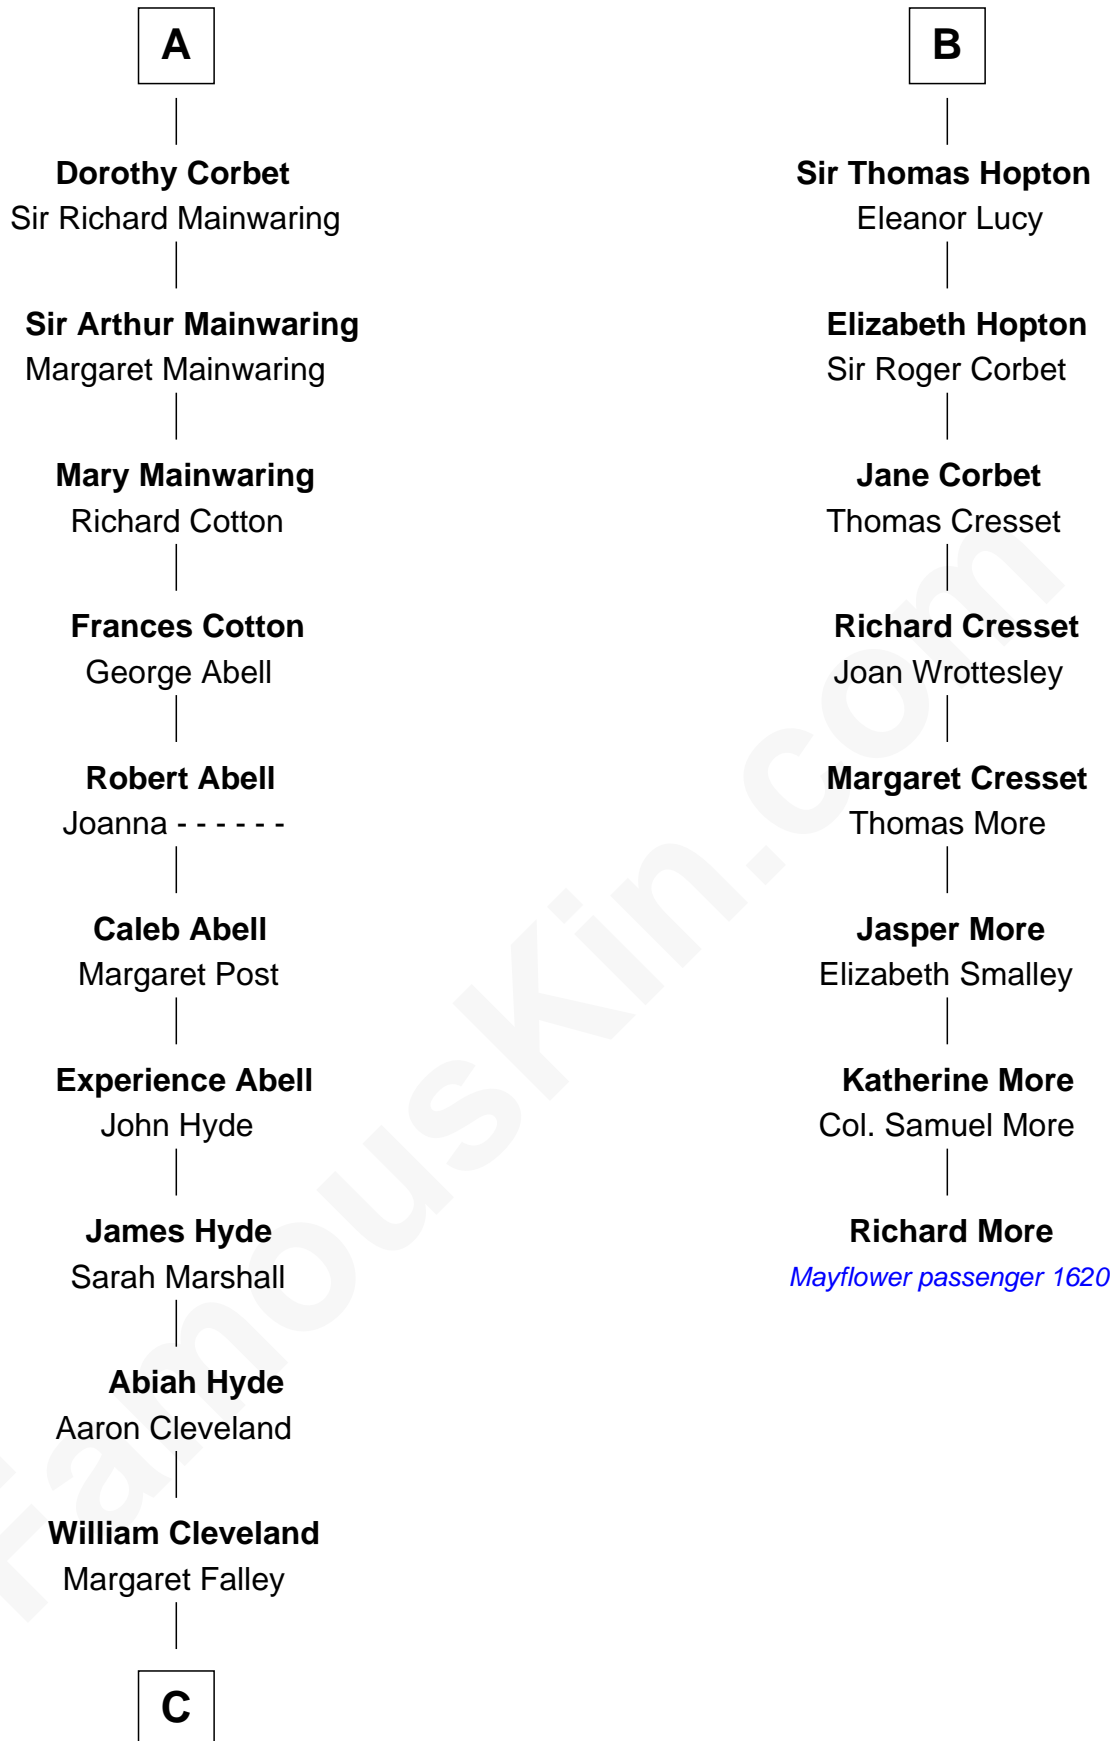

## Relationship Chart of

### Grover Cleveland

22nd and 24th U.S. President

14th cousin 4 times removed of

**Richard More**

(c1614 - c1696) Mayflower passenger 1620

**MAYFLOWER**

**C**

Rev. Richard Falley Cleveland

Ann Neal

**Grover Cleveland**

*22nd and 24th U.S. President*

FamousKin.com