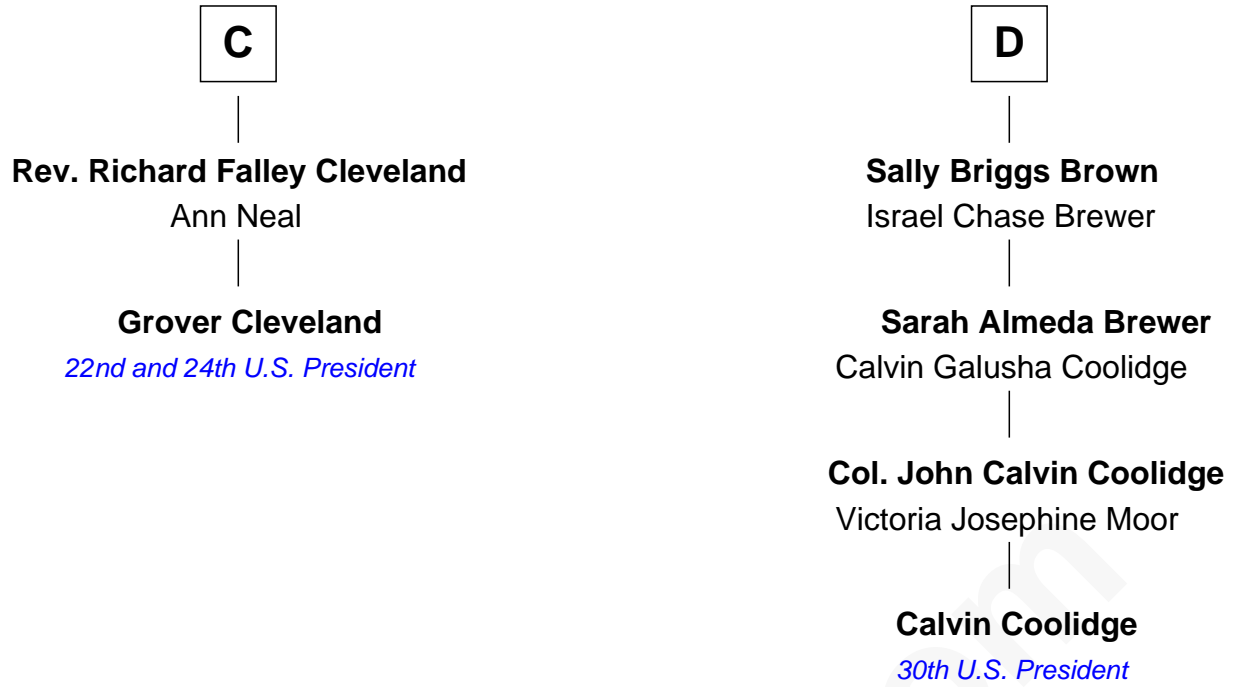

## Relationship Chart of

### Grover Cleveland

22nd and 24th U.S. President

18th cousin 2 times removed of

**Calvin Coolidge**

30th U.S. President

**Henry Plantagenet**

Maud de Chaworth

FamousKin.com