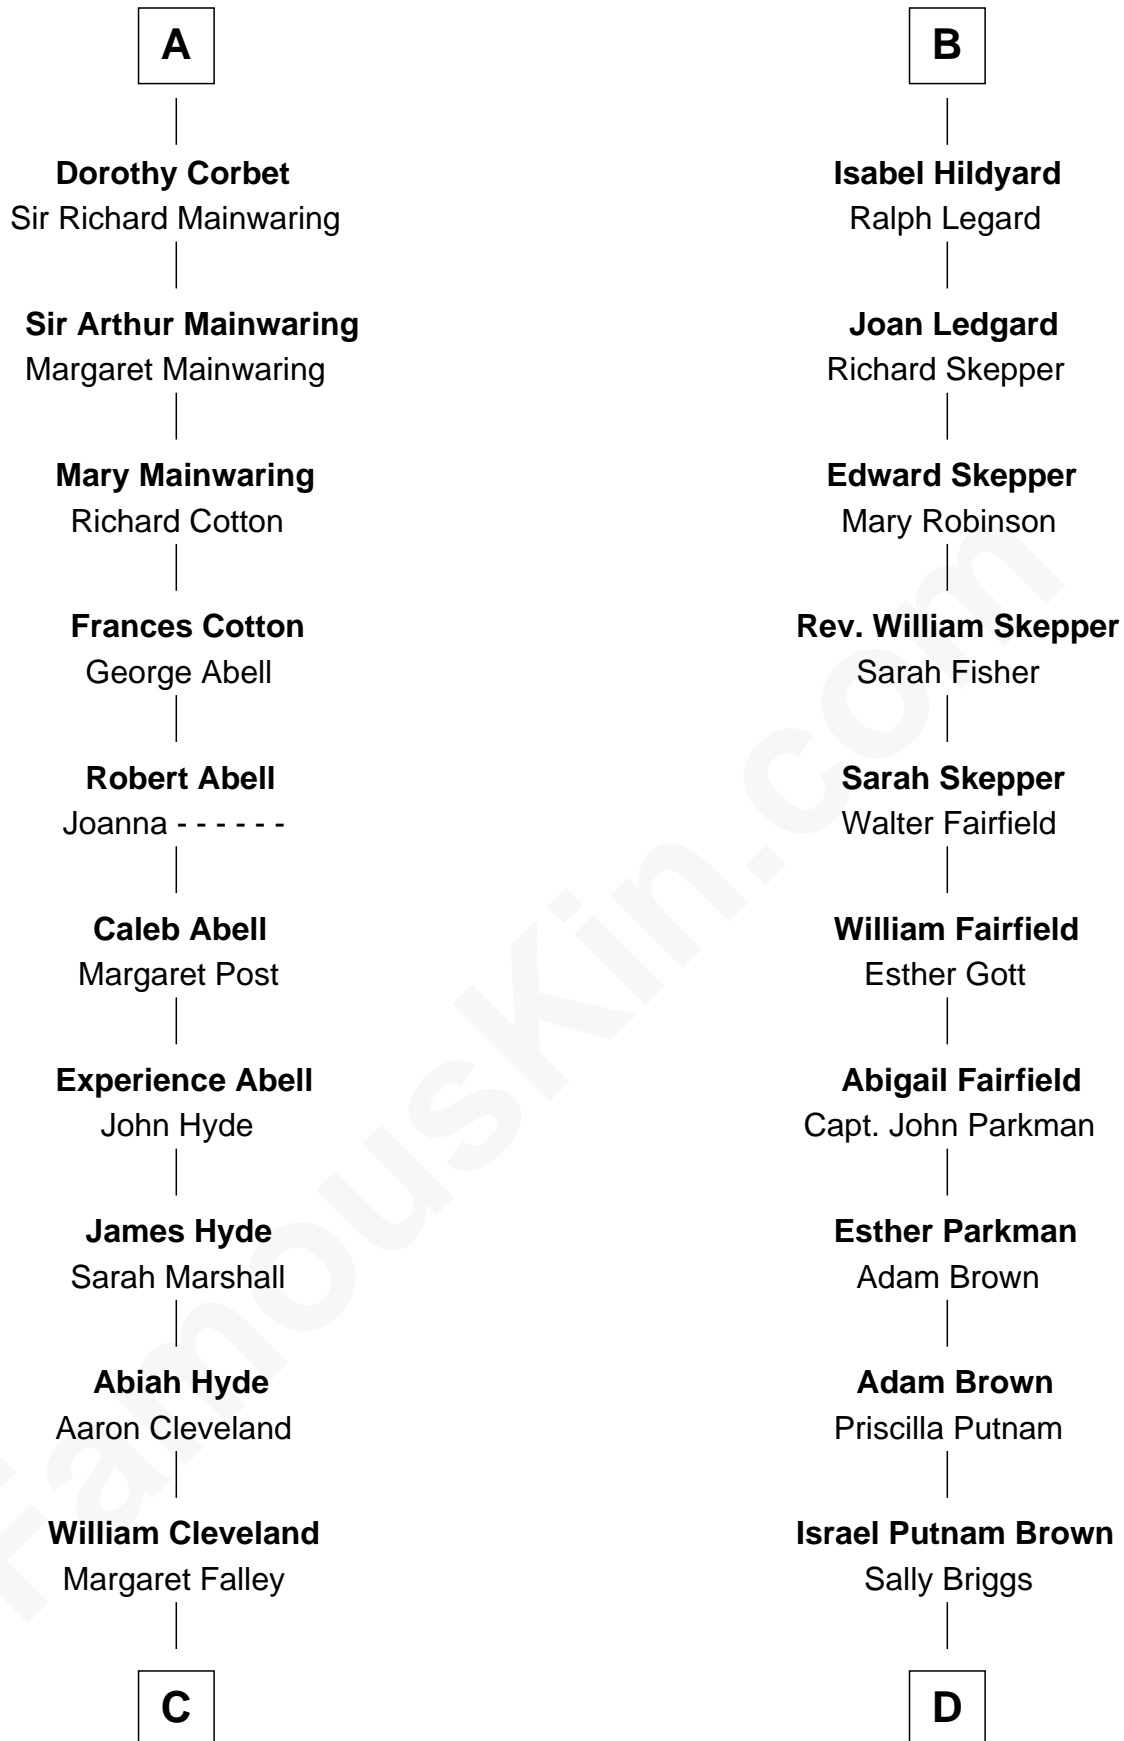

## Relationship Chart of

### Grover Cleveland

22nd and 24th U.S. President

18th cousin 2 times removed of

**Calvin Coolidge**

30th U.S. President

**Henry Plantagenet**

Maud de Chaworth

FamousKin.com