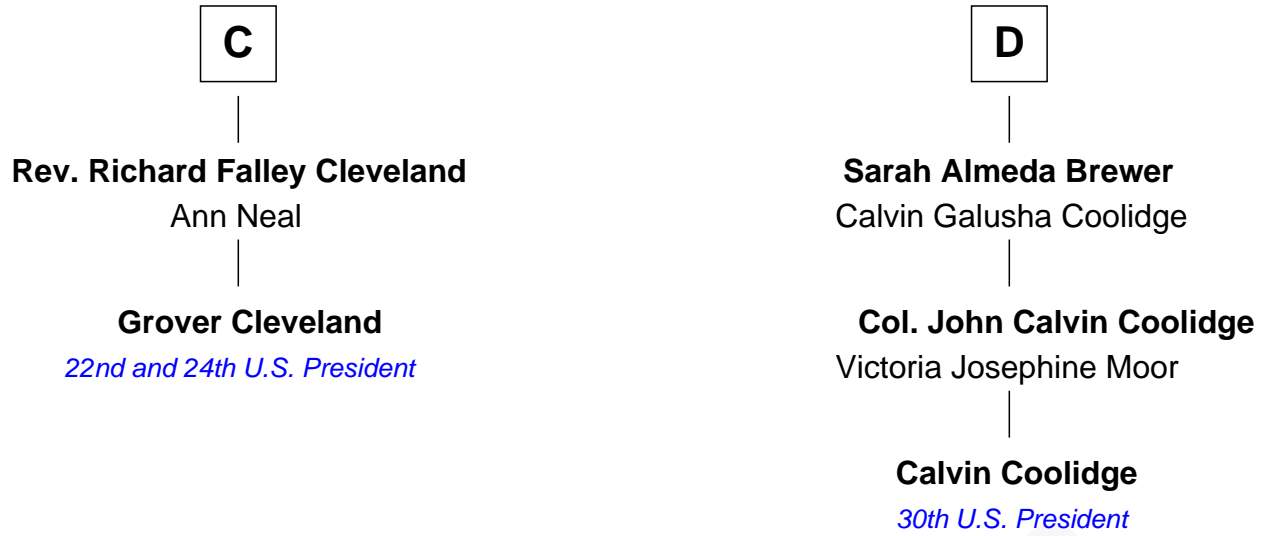

FamousKin.com

Relationship Chart of

Grover Cleveland

22nd and 24th U.S. President

18th cousin 1 time removed of

Calvin Coolidge

30th U.S. President

Ralph de Stafford

Elizabeth Hastings

Sir Robert Hildyard

Sir Piers Hildyard

Joan de la See

Isabel Hildyard

Ralph Legard

B

FamousKin.com