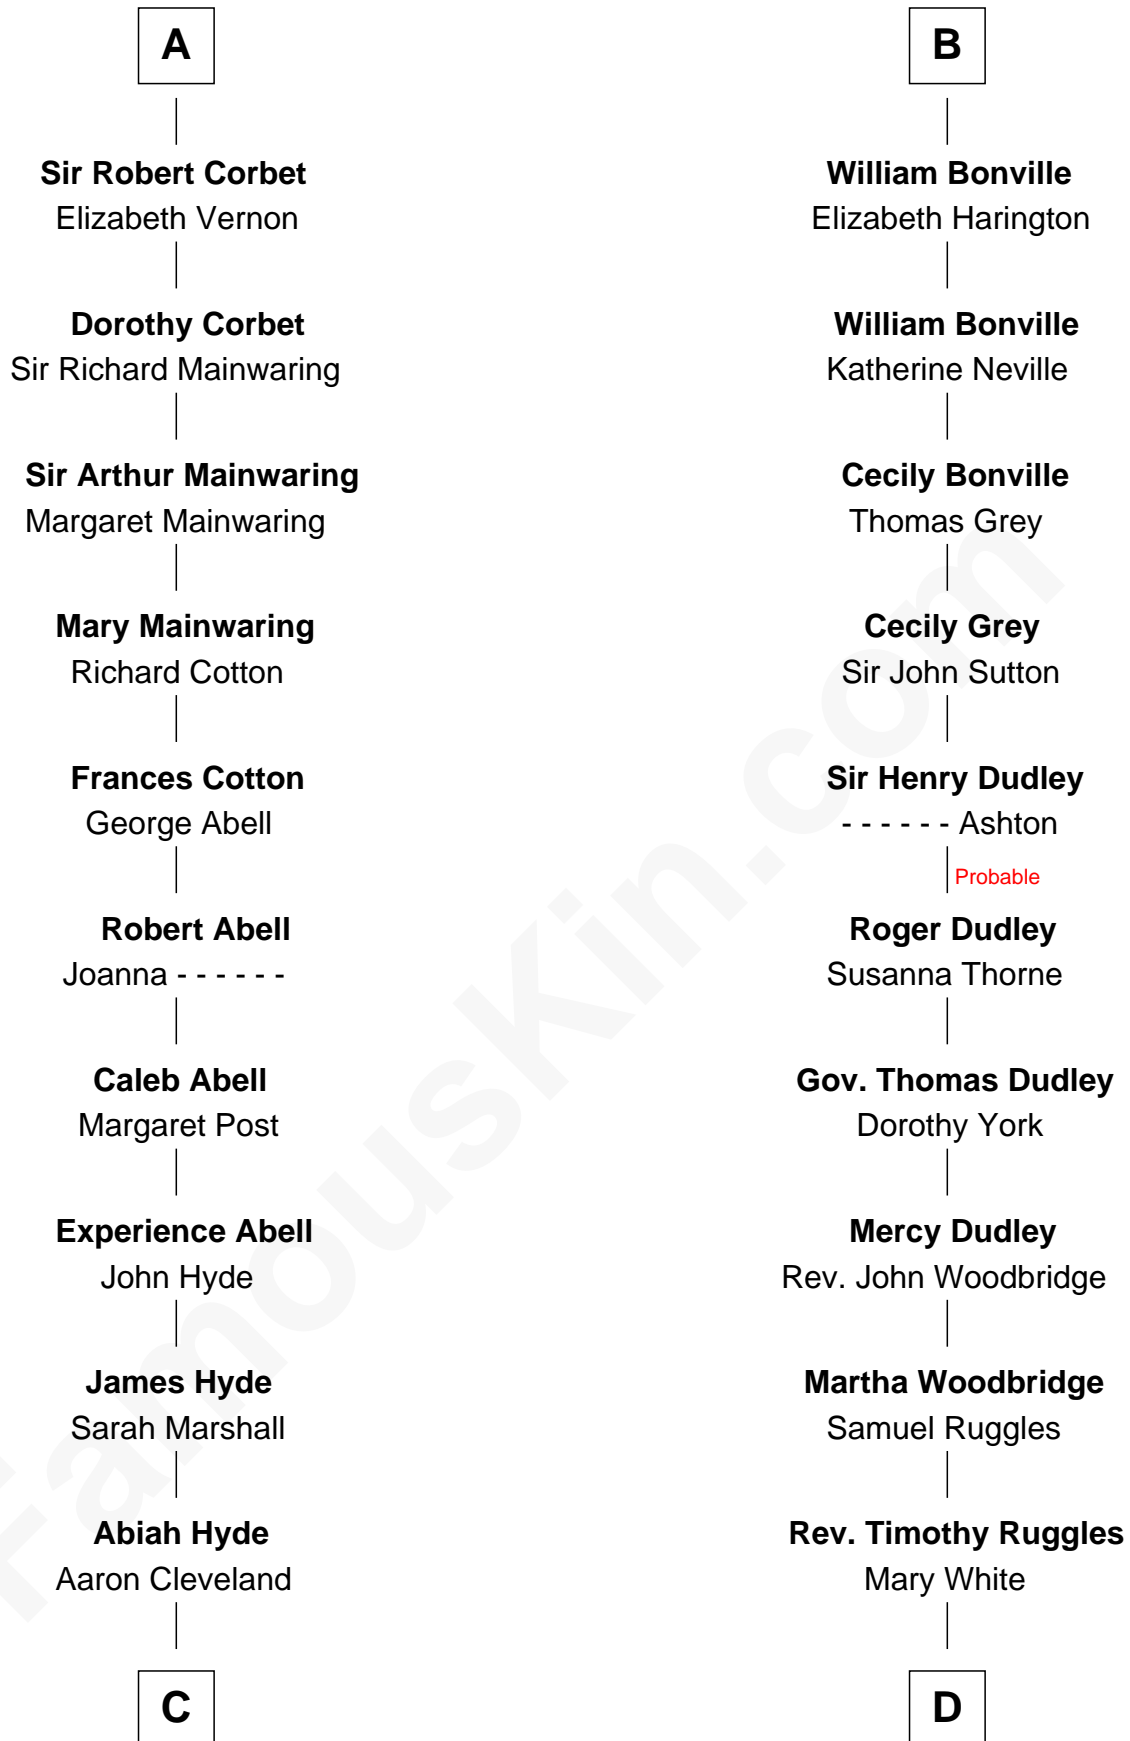

FamousKin.com

Relationship Chart of

Grover Cleveland

22nd and 24th U.S. President

18th cousin 1 time removed of

Bathsheba (Ruggles) Spooner

First woman executed for murder in U.S. by non-British government

Nichole d'Aubenev
Sir Roger de Somery

Sir Richard Corbet
Elizabeth Devereux

A

Margaret de Somery
Ralph Basset

Ralph Basset
Hawise - - - - -

Margaret Basset
Edmund de Stafford

Ralph de Stafford
Margaret de Audley

Beatrice de Stafford
Thomas de Ros

Margaret de Ros
Sir Reynold Grey

Margaret Grey
Sir William Bonville

B

FamousKin.com