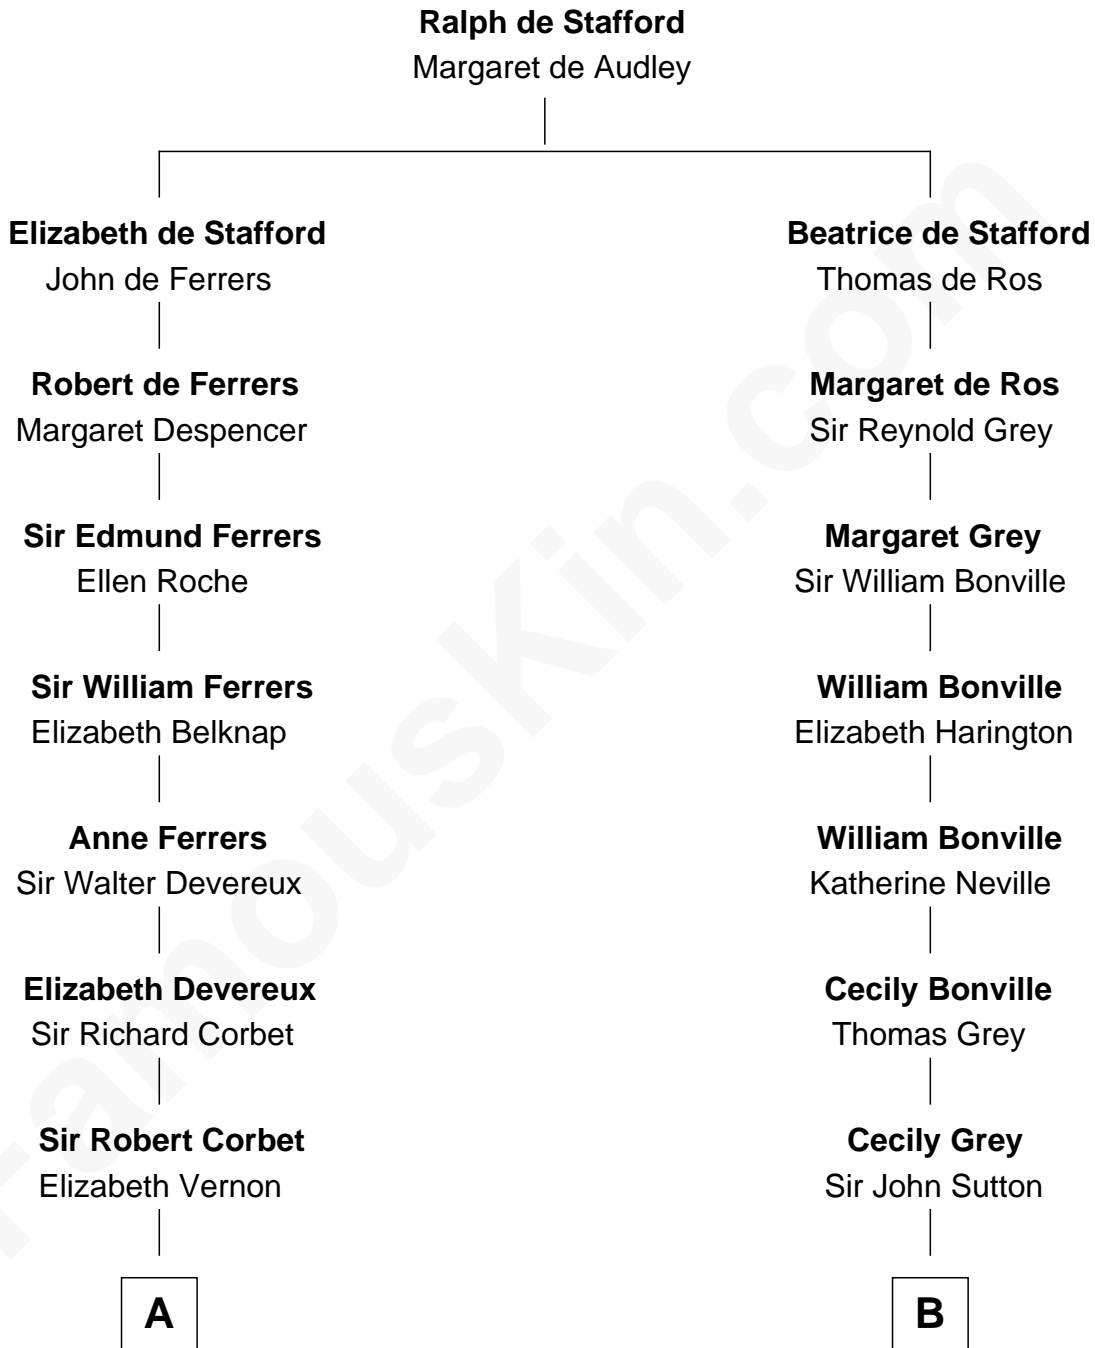

## Relationship Chart of

### Grover Cleveland

22nd and 24th U.S. President

14th cousin 4 times removed of

### Bathsheba (Ruggles) Spooner

First woman executed for murder in U.S. by non-British government

**C**

Rev. Richard Falley Cleveland

Ann Neal

**Grover Cleveland**

*22nd and 24th U.S. President*

FamousKin.com