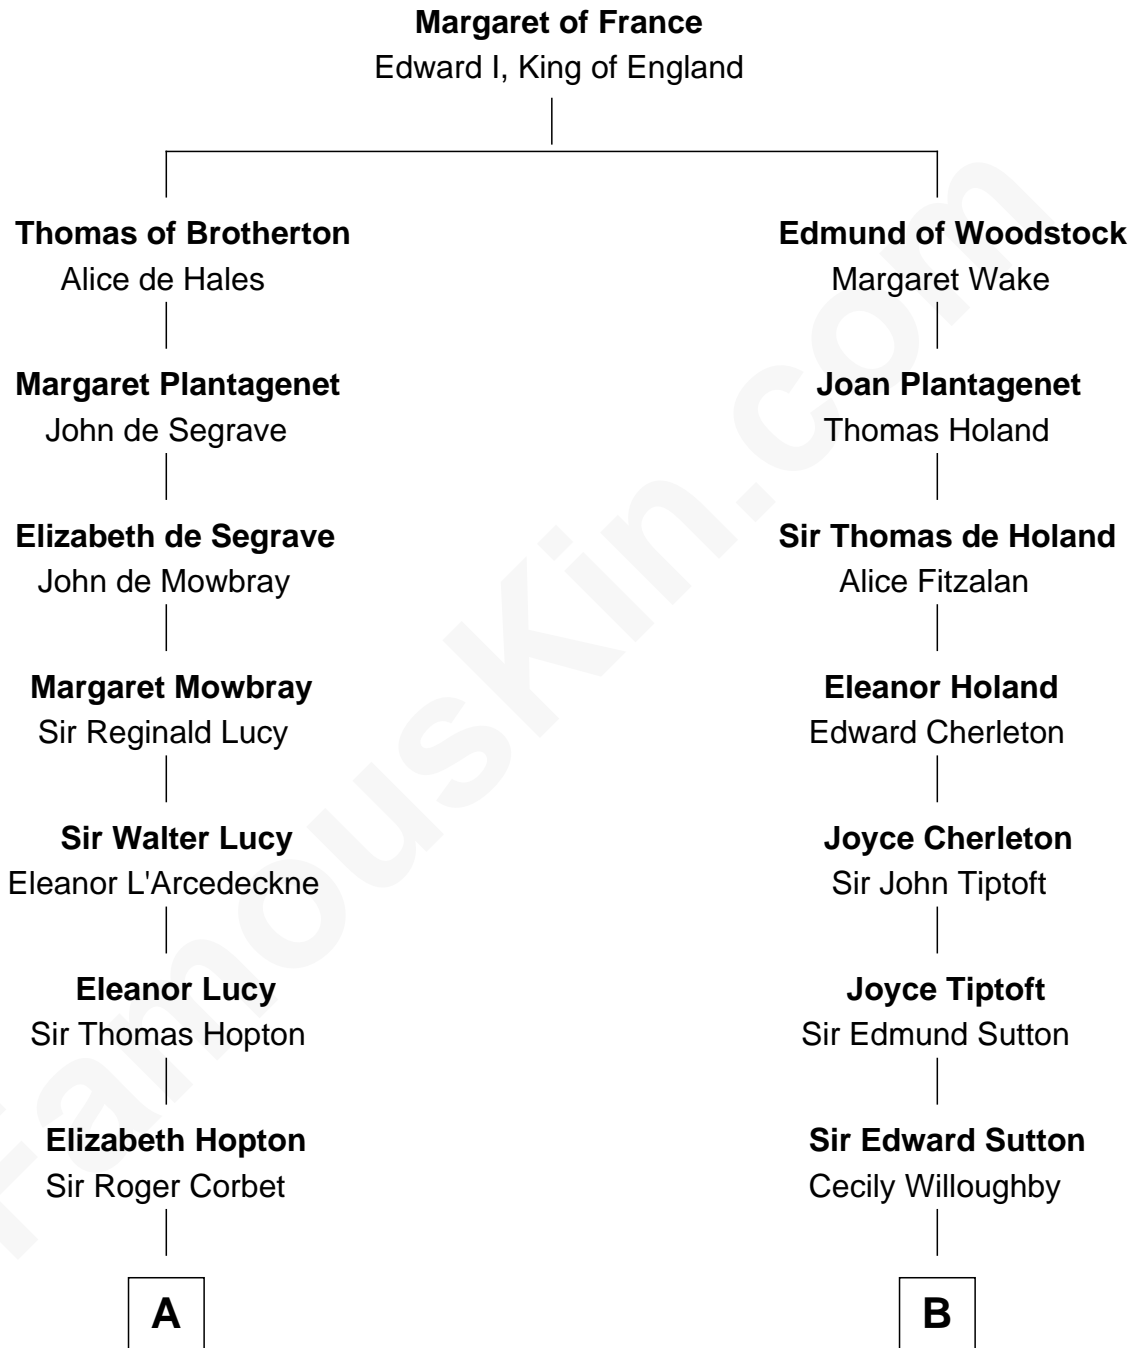

FamousKin.com

Relationship Chart of

Grover Cleveland

22nd and 24th U.S. President

15th cousin 5 times removed of

Bathsheba (Ruggles) Spooner

First woman executed for murder in U.S. by non-British government

22nd and 24th U.S. President

FamousKin.com