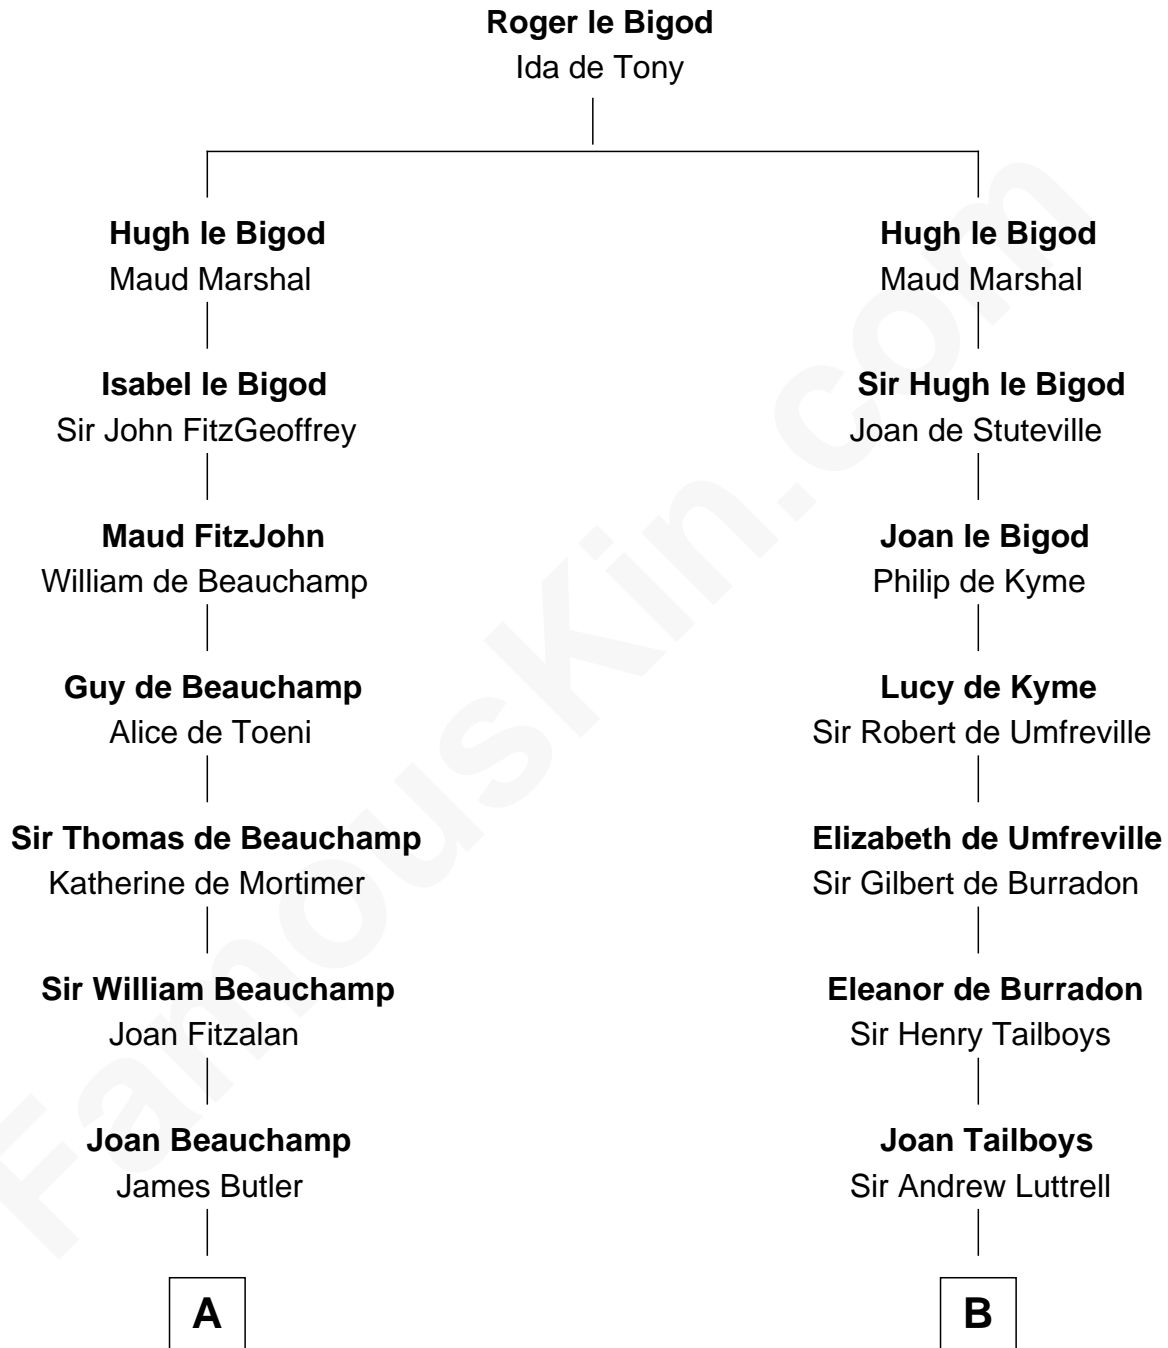

FamousKin.com

Relationship Chart of

Grover Cleveland

22nd and 24th U.S. President

19th cousin 2 times removed of

Nicholas Gilman

Signer of the U.S. Constitution