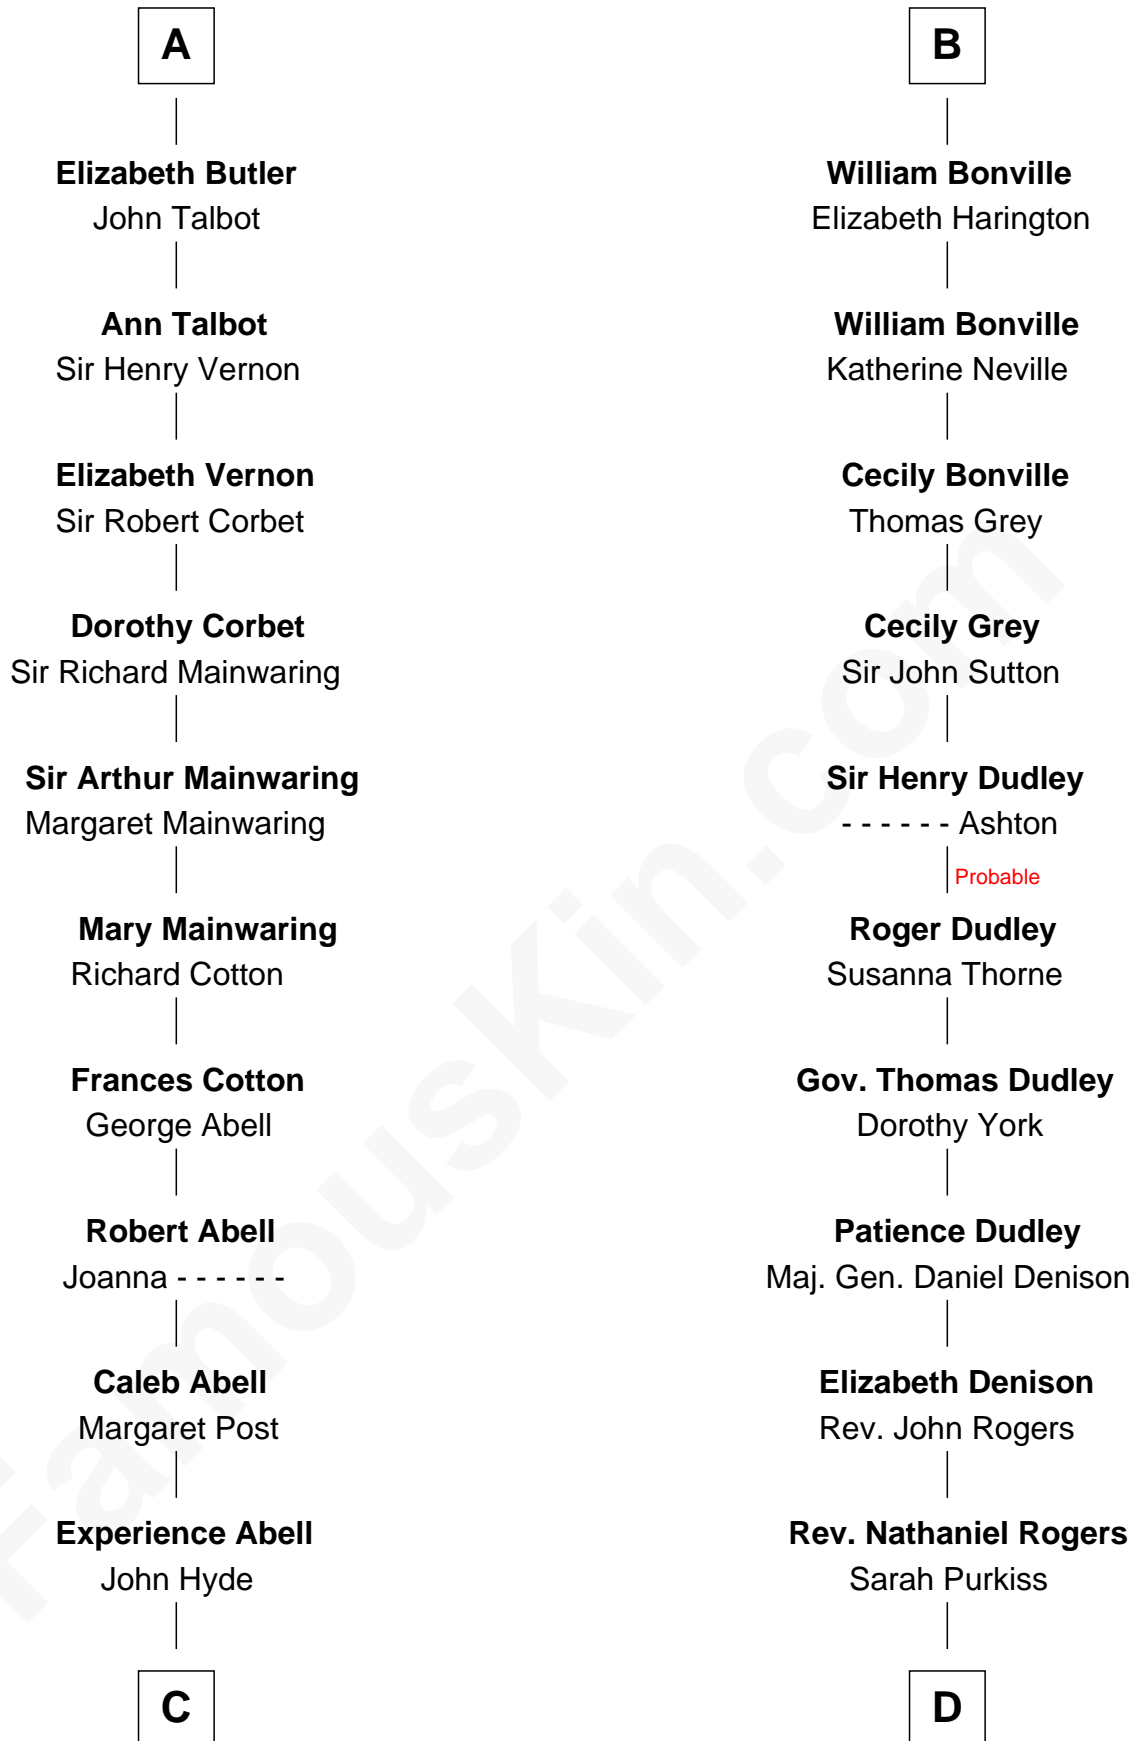

FamousKin.com

Relationship Chart of

Grover Cleveland

22nd and 24th U.S. President

19th cousin 2 times removed of

Nicholas Gilman

Signer of the U.S. Constitution

C

James Hyde
Sarah Marshall

Abiah Hyde
Aaron Cleveland

William Cleveland
Margaret Falley

Rev. Richard Falley Cleveland
Ann Neal

Grover Cleveland
22nd and 24th U.S. President

D

Elizabeth Rogers
Rev. John Taylor