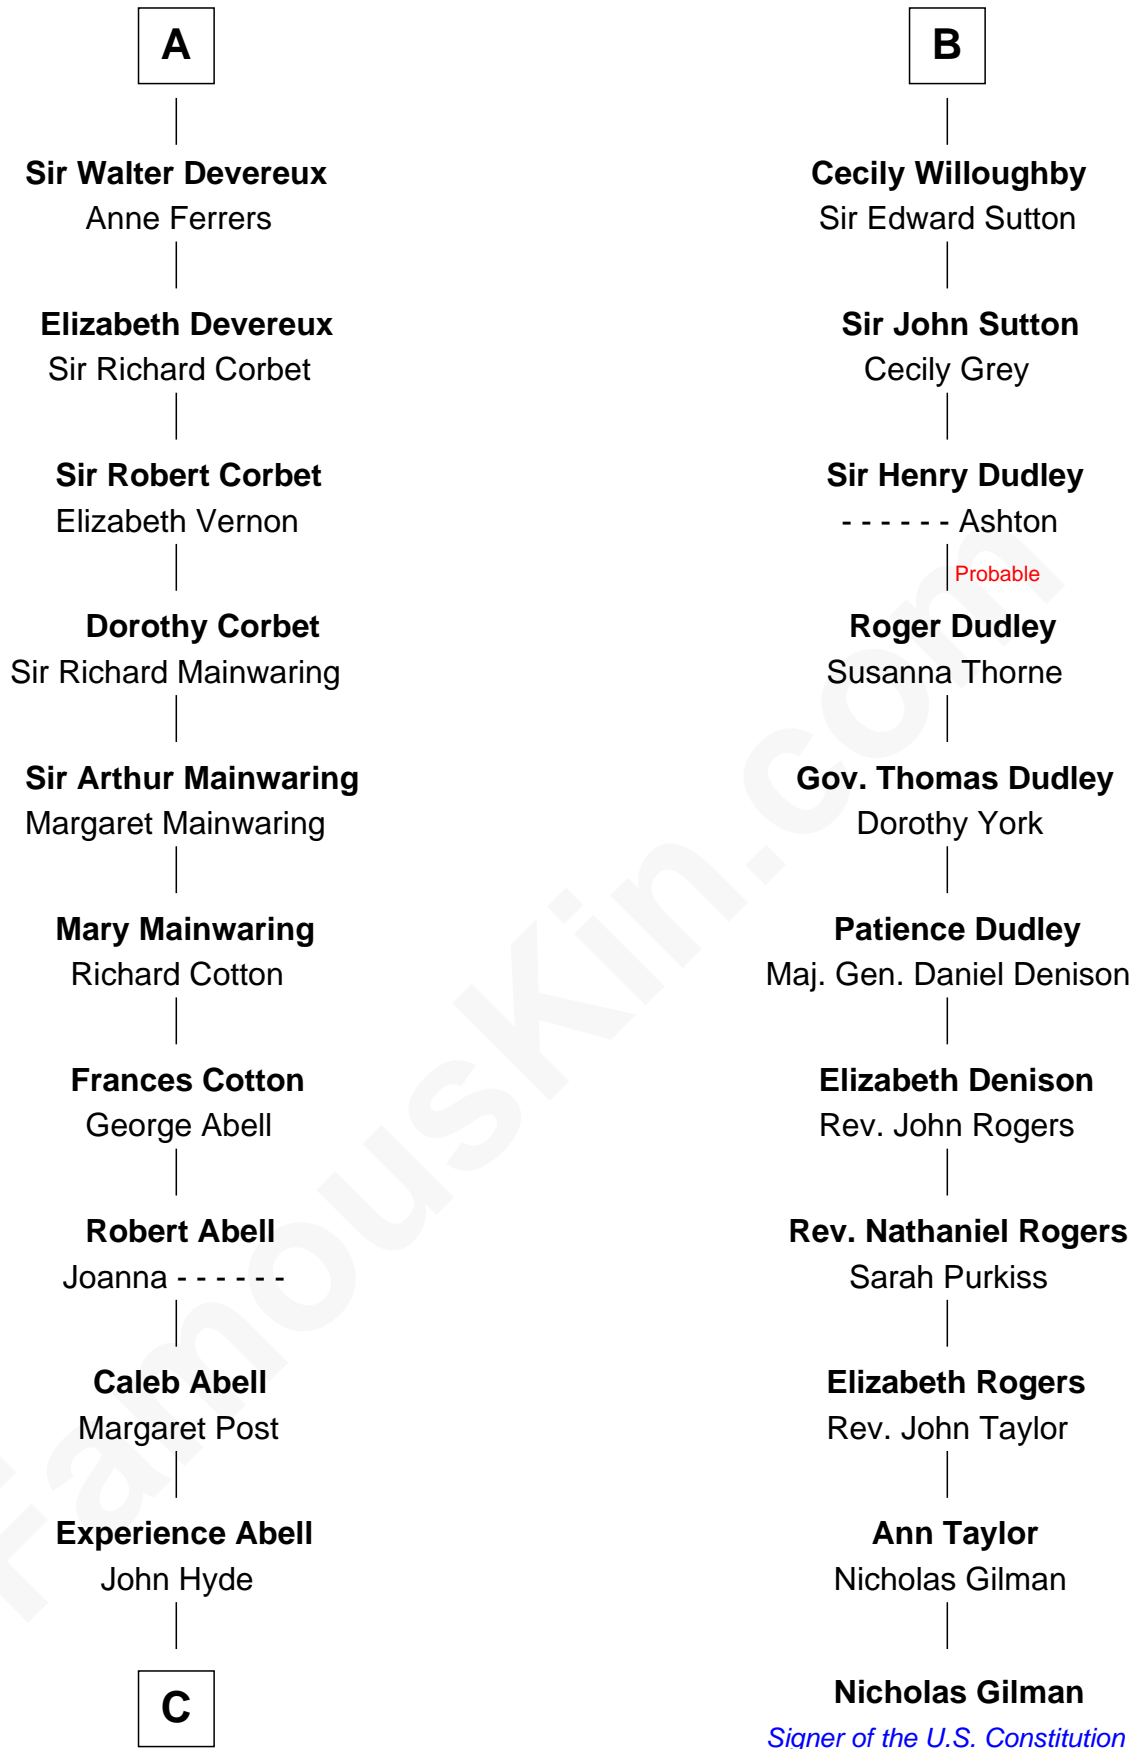

FamousKin.com

Relationship Chart of

Grover Cleveland

22nd and 24th U.S. President

17th cousin 4 times removed of

Nicholas Gilman

Signer of the U.S. Constitution

Sir William de Fiennes

Blanche de Brienne

C

James Hyde
Sarah Marshall

Abiah Hyde
Aaron Cleveland

William Cleveland
Margaret Falley

Rev. Richard Falley Cleveland
Ann Neal

Grover Cleveland
22nd and 24th U.S. President

FamousKin.com