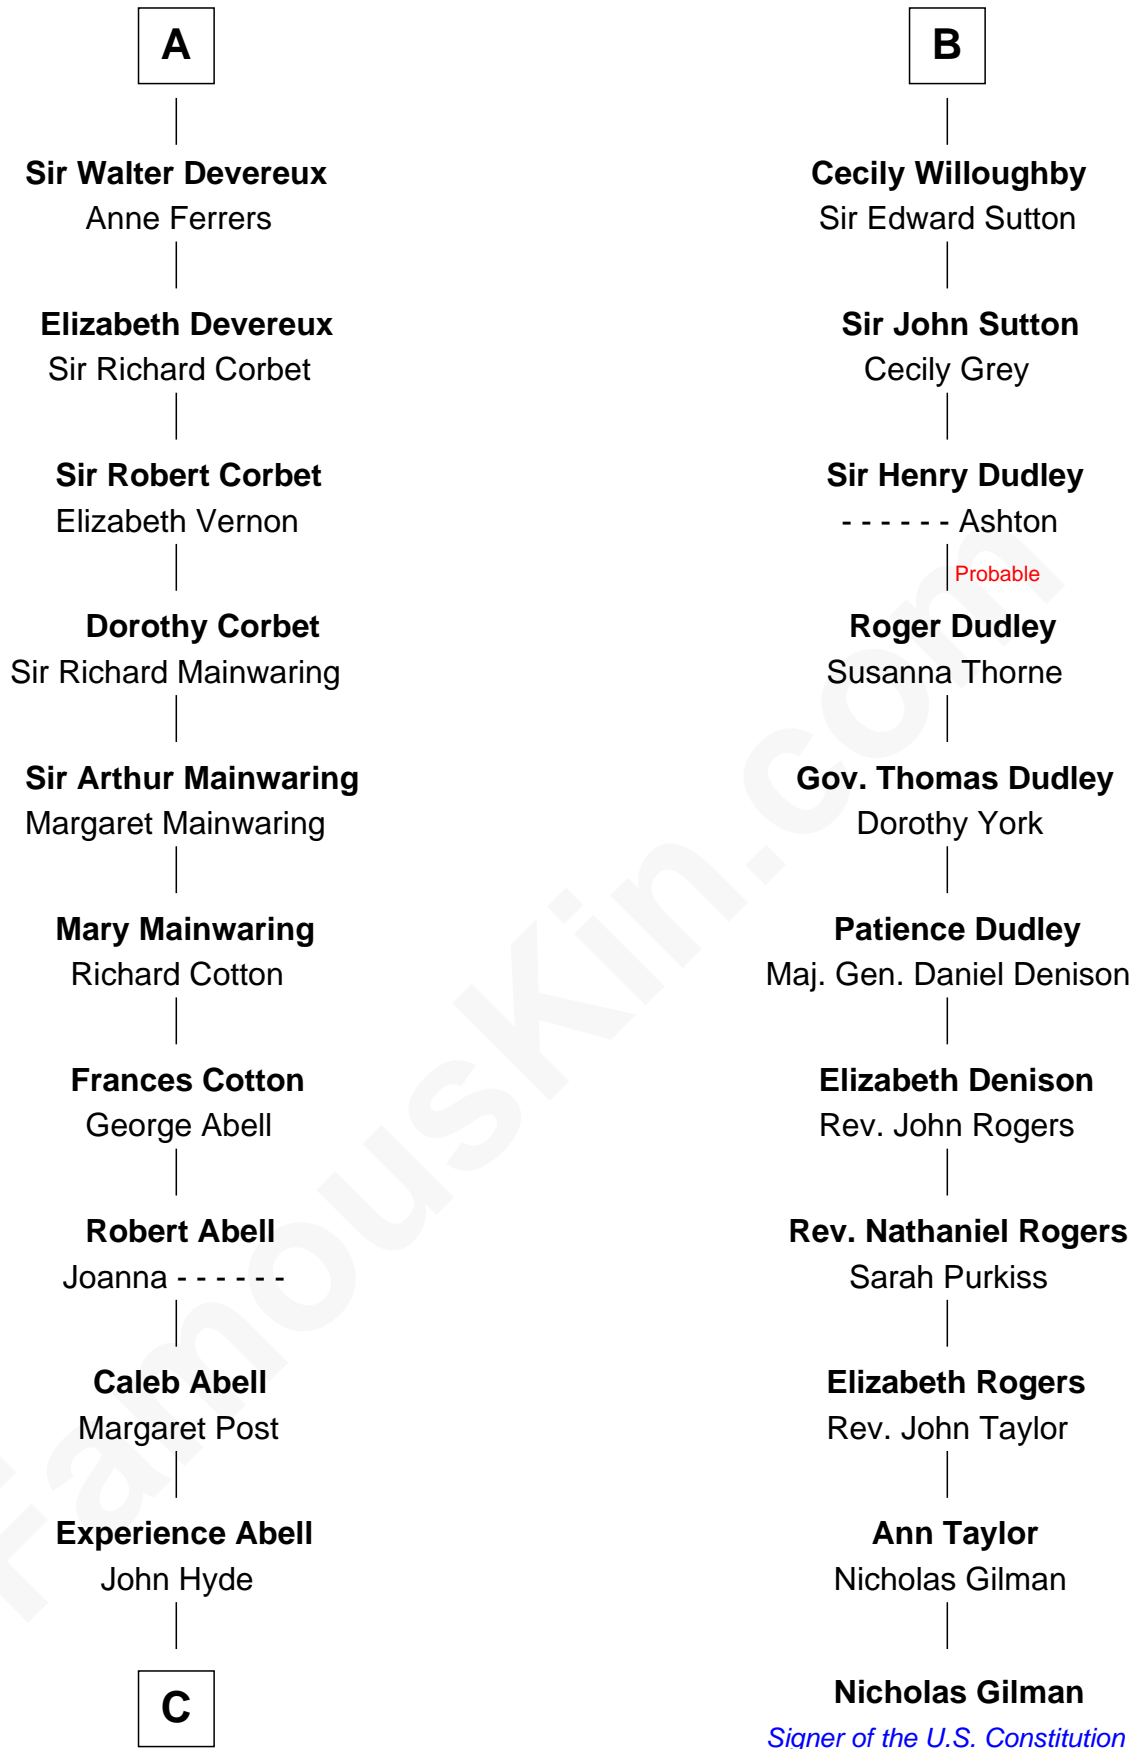

FamousKin.com

Relationship Chart of Grover Cleveland

22nd and 24th U.S. President

17th cousin 4 times removed of

Nicholas Gilman

Signer of the U.S. Constitution

C

James Hyde
Sarah Marshall

Abiah Hyde
Aaron Cleveland

William Cleveland
Margaret Falley

Rev. Richard Falley Cleveland
Ann Neal

Grover Cleveland
22nd and 24th U.S. President

FamousKin.com