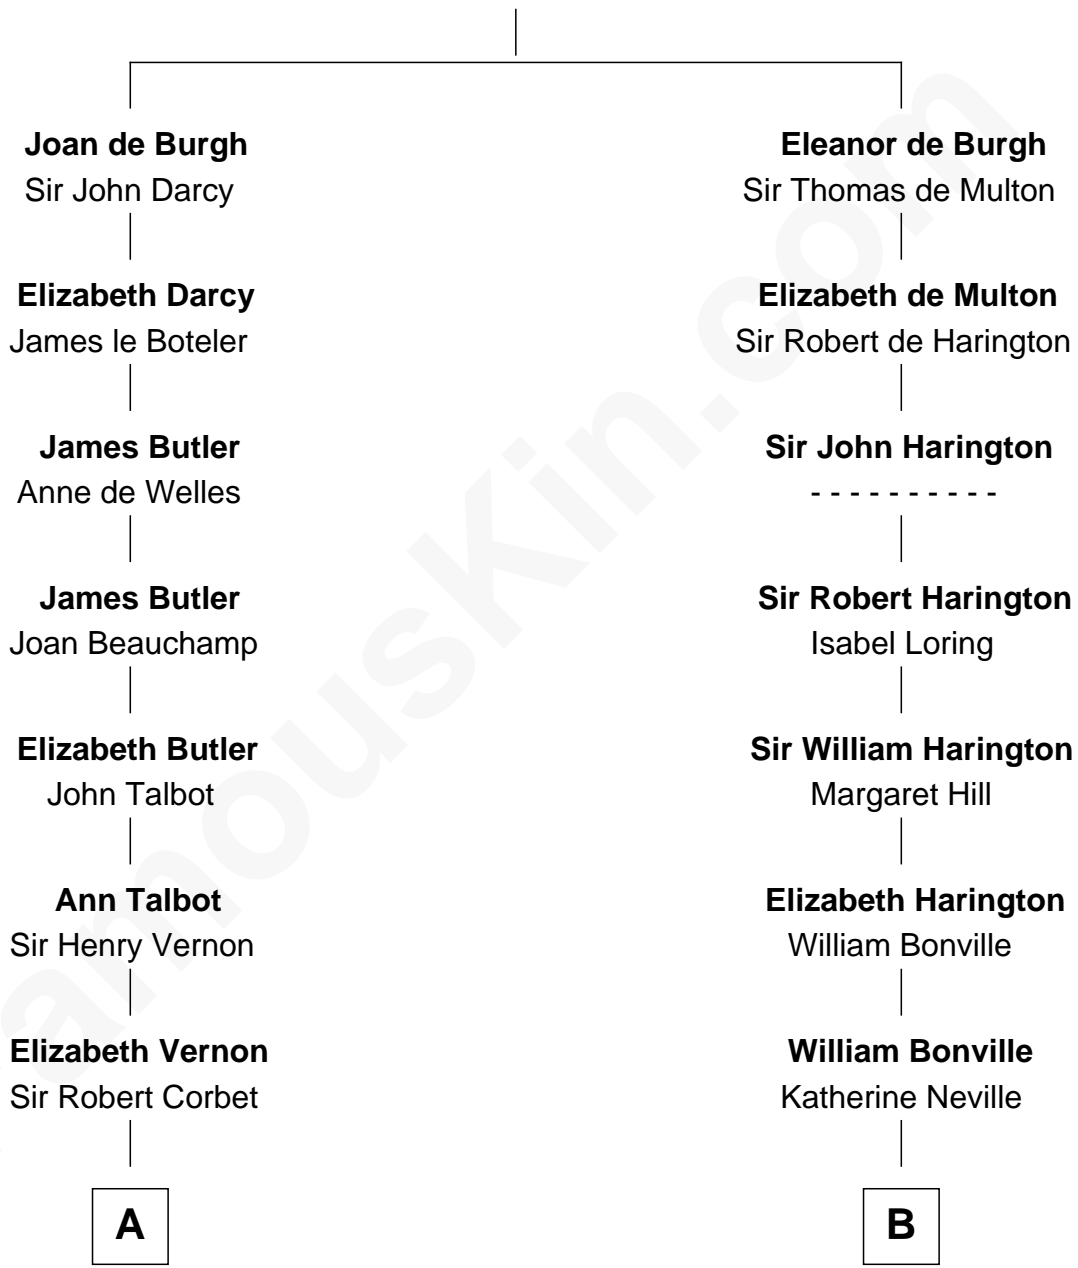

# FamousKin.com Relationship Chart of

**Grover Cleveland**

*22nd and 24th U.S. President*

17th cousin 1 time removed of

**Nicholas Gilman**

*Signer of the U.S. Constitution*

**Sir Richard de Burgh**

Margaret - - - - -

**C**

Rev. Richard Falley Cleveland

Ann Neal

**Grover Cleveland**

*22nd and 24th U.S. President*

FamousKin.com