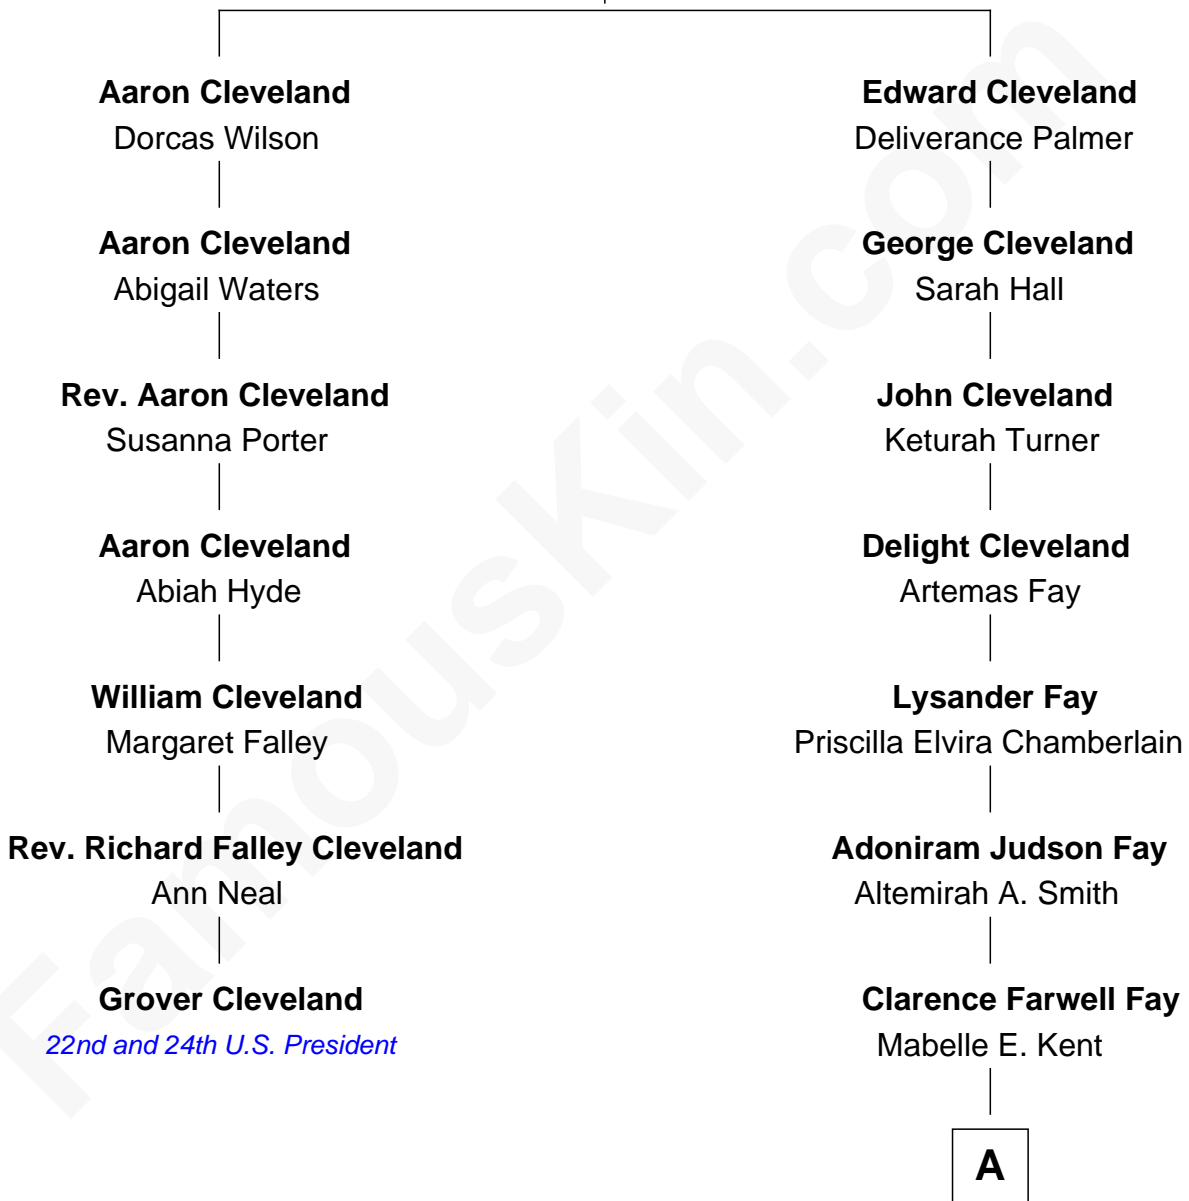

FamousKin.com

Relationship Chart of

Grover Cleveland

22nd and 24th U.S. President

6th cousin 3 times removed of

Matt Damon

Movie Actor

Moses Cleveland

Ann Winn

A

Roberta M. Fay
Albert Howe Damon

Kent Telfer Damon
Nancy June Carlsson-Paige

Matt Damon
Movie Actor

FamousKin.com