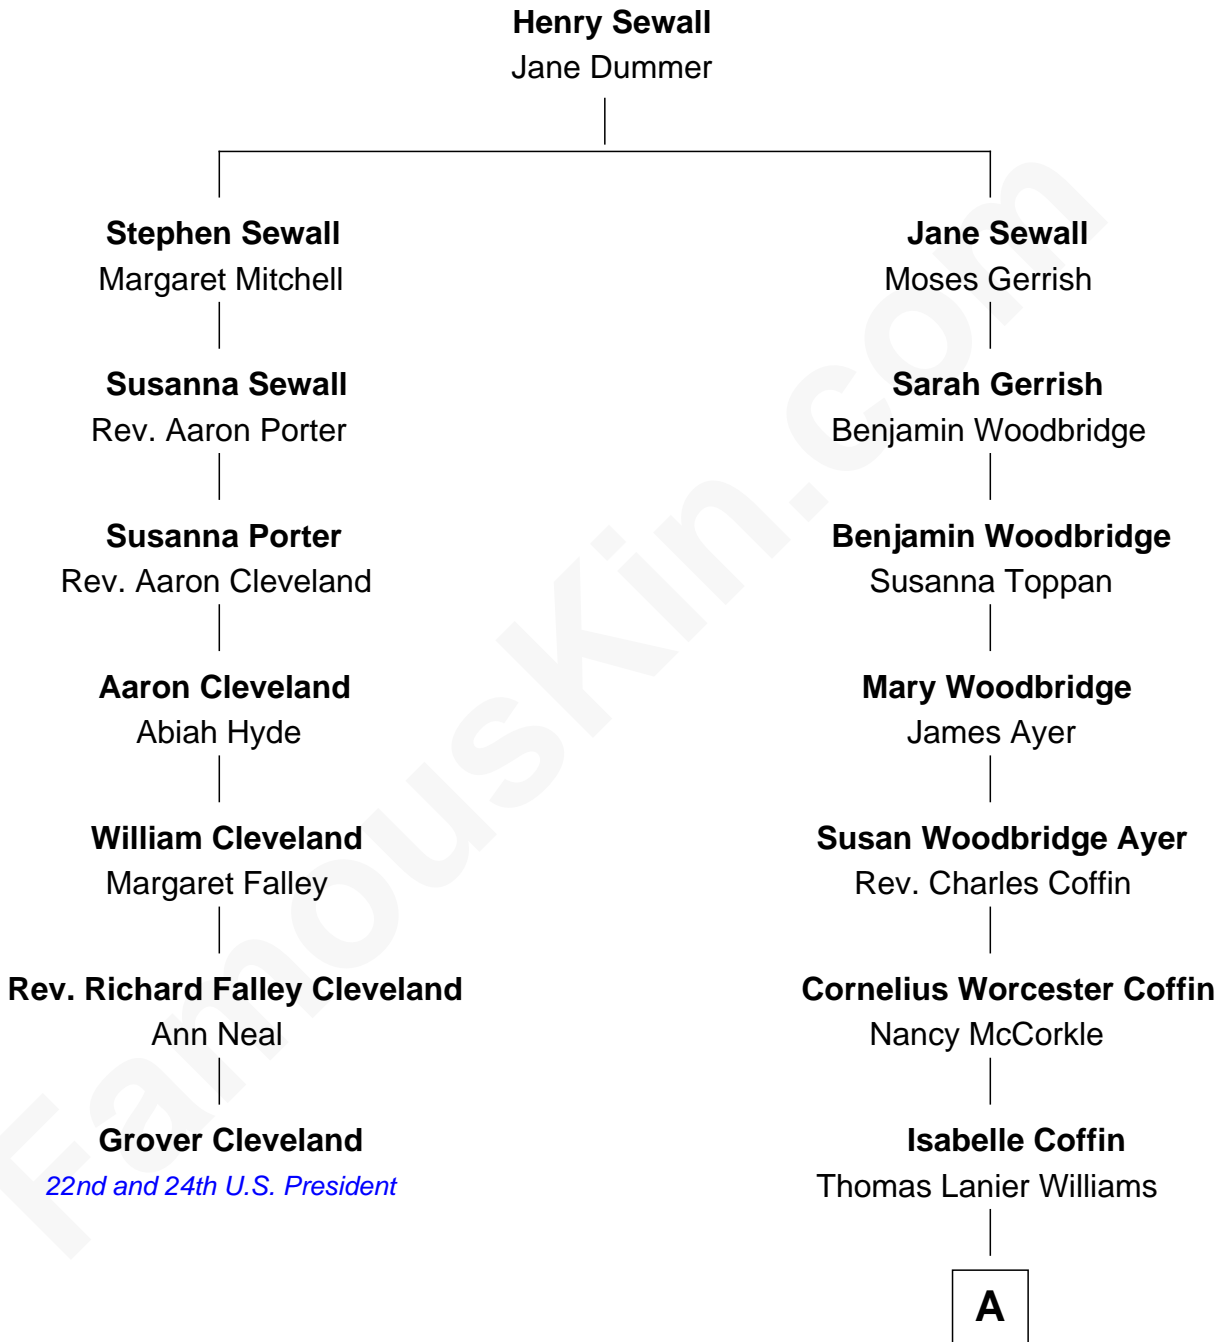

## Relationship Chart of

### Grover Cleveland

*22nd and 24th U.S. President*

6th cousin 2 times removed of

### Tennessee Williams

*Author of A Streetcar Named Desire*

**A**

—  
**Cornelius Coffin Williams**

Edwina Dakin

—  
**Tennessee Williams**

*Author of [A Streetcar Named Desire](#)*

FamousKin.com