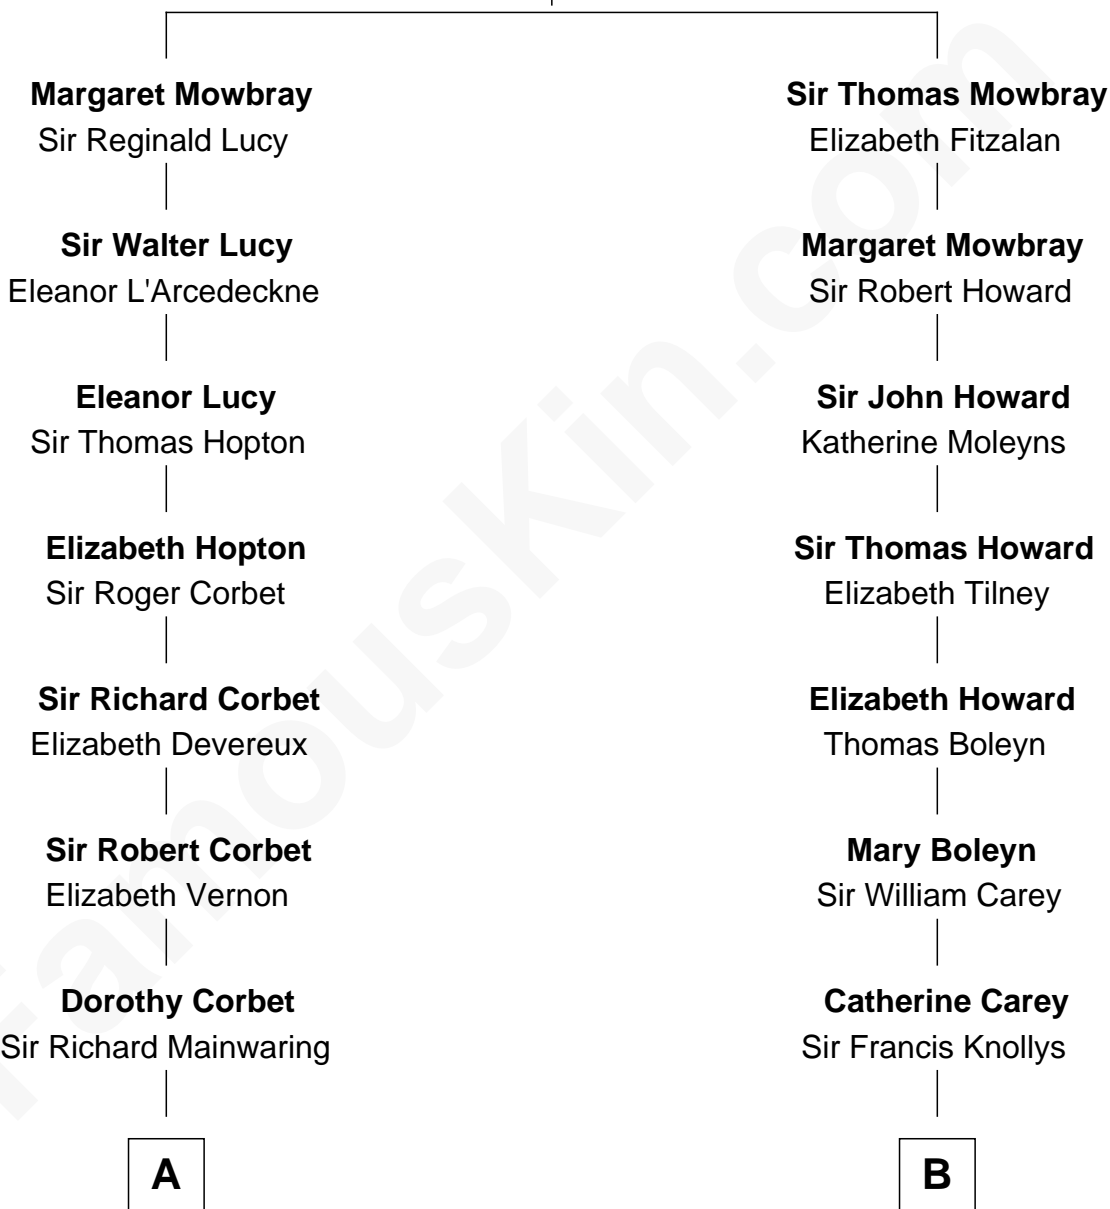

FamousKin.com Relationship Chart of

Grover Cleveland

22nd and 24th U.S. President

17th cousin 1 time removed of

Liz Claiborne

Fashion Designer and Founder of Liz Claiborne Inc.

John de Mowbray
Elizabeth de Segrave

C

Omer Villere Claiborne
Carolyn Louise Fenner

Liz Claiborne
Found of Liz Claiborne Inc.

FamousKin.com