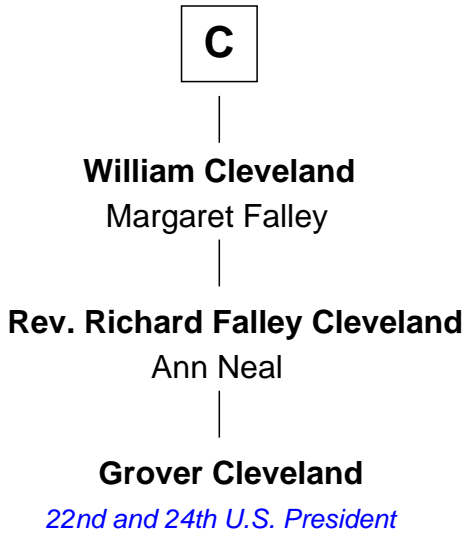

FamousKin.com

Relationship Chart of

Grover Cleveland

22nd and 24th U.S. President

17th cousin 2 times removed of

William C. C. Claiborne

1st Governor of Louisiana

Nichole d'Aubenev
Sir Roger de Somery

Sir Richard Corbet
Elizabeth Devereux

A

Joan de Somery
John IV le Strange

Hawise le Strange
Robert de Felton

Sir John de Felton
Sibyl - - - - -

Sir Thomas de Felton
Joan Walkfare

Eleanor de Felton
Sir Thomas Hoo

Sir Thomas Hoo
Eleanor de Welles

Anne Hoo
Sir Roger Copley

B

FamousKin.com