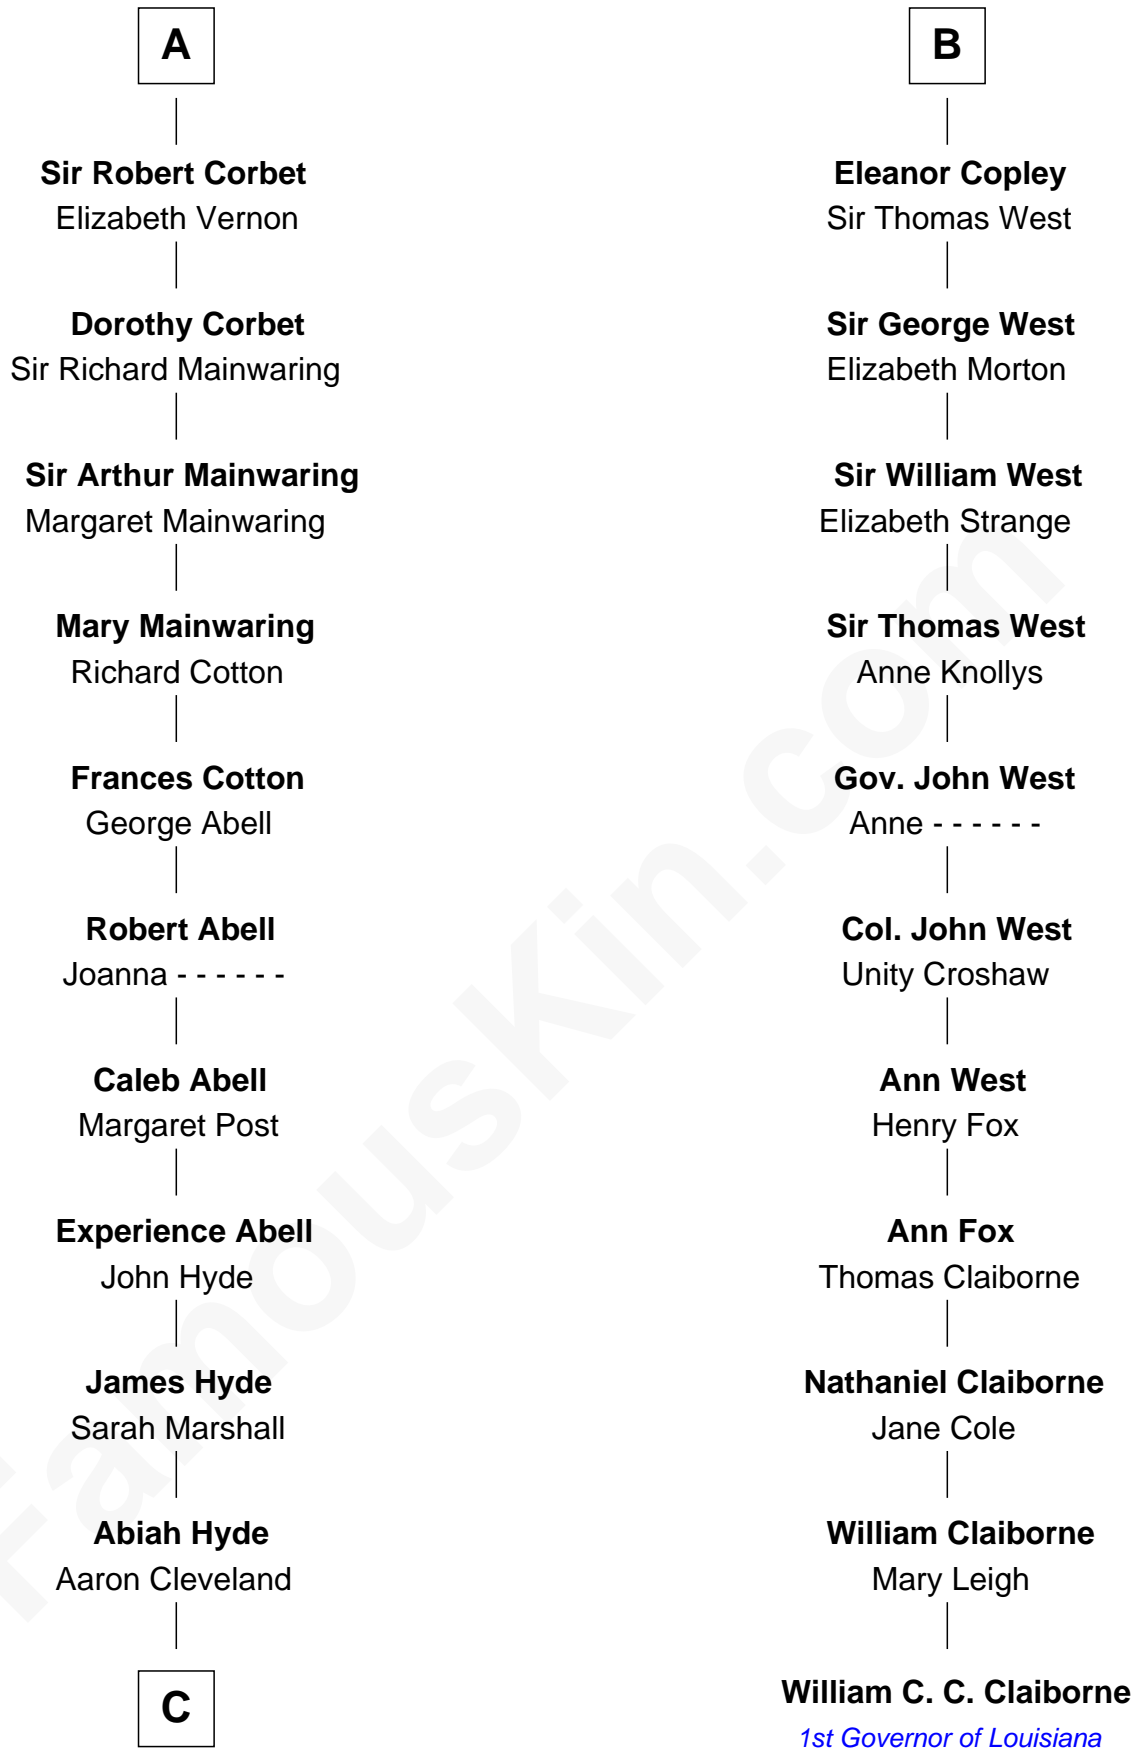

FamousKin.com

Relationship Chart of

Grover Cleveland

22nd and 24th U.S. President

17th cousin 2 times removed of

William C. C. Claiborne

1st Governor of Louisiana

Nichole d'Aubenev
Sir Roger de Somery

Maud de Somery
Sir Henry de Erdington

Sir Henry de Erdington
Joan de Wolvey

Sir Giles de Erdington
Elizabeth de Tolthorpe

Margaret de Erdington
Sir Roger Corbet

Sir Robert Corbet
Margaret - - - - -

Sir Roger Corbet
Elizabeth Hopton

Sir Richard Corbet
Elizabeth Devereux

A

Joan de Somery
John IV le Strange

Hawise le Strange
Robert de Felton

Sir John de Felton
Sibyl - - - - -

Sir Thomas de Felton
Joan Walkfare

Eleanor de Felton
Sir Thomas Hoo

Sir Thomas Hoo
Eleanor de Welles

Anne Hoo
Sir Roger Copley

B

FamousKin.com