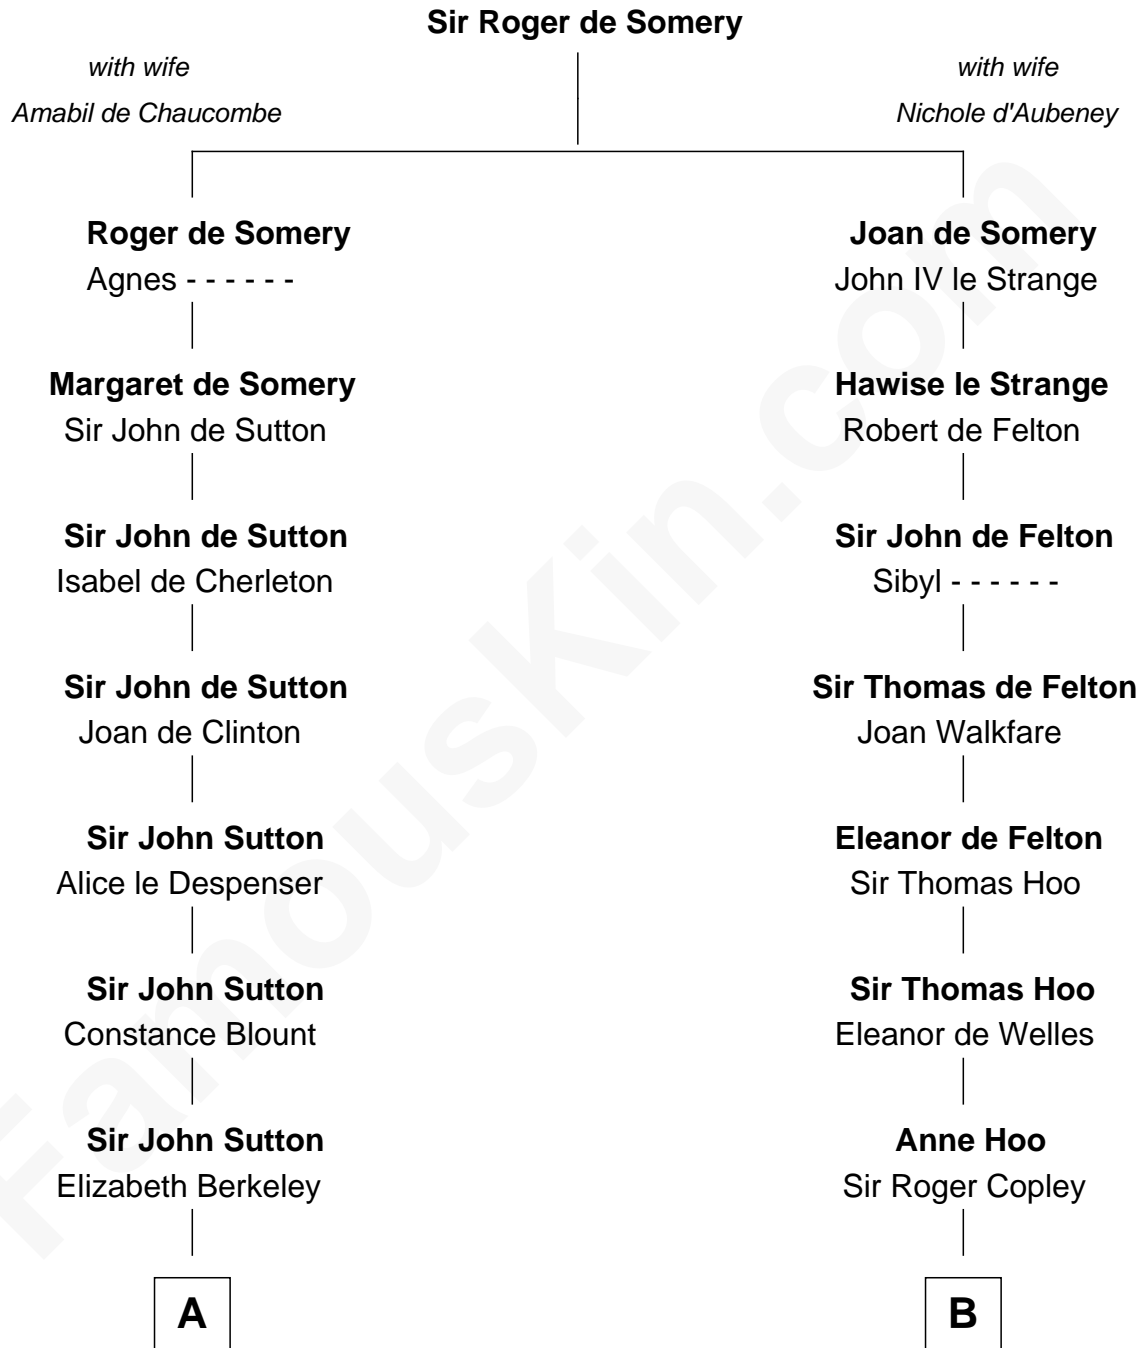

FamousKin.com

Relationship Chart of

Grover Cleveland

22nd and 24th U.S. President

17th cousin 2 times removed of

William C. C. Claiborne

1st Governor of Louisiana

FamousKin.com